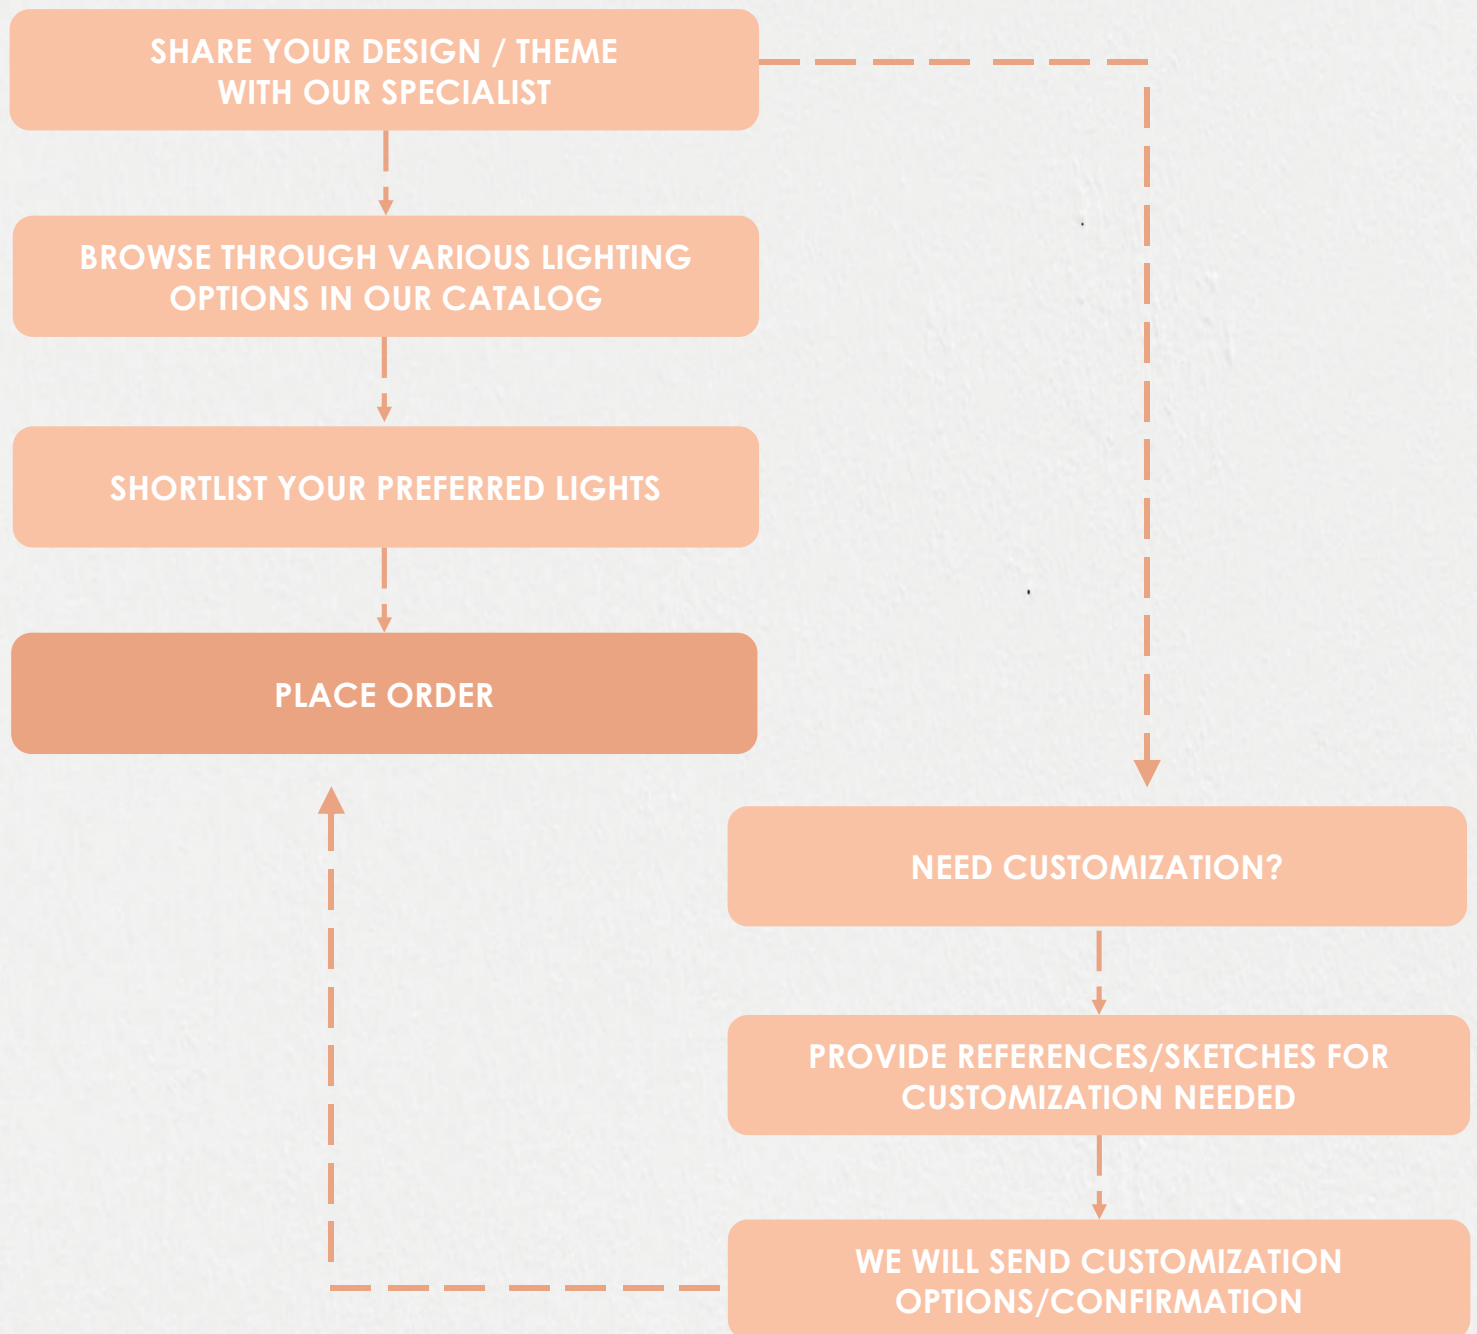

UNISER

**DECORATIVE LUXURY
LIGHTING**

CURATED BY UNISER

CRYSTAL COLLECTION PART-4

TO SELECT THE MOST SUITABLE DECORATIVE LIGHTS FOR YOU

UNISER

TK-P7008 P1

TK-W7008 P1