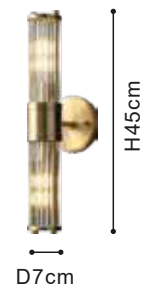

Color: Satin Brass

Light Source: E26/E27*1

Material:Iron+Crystal

TK-P7016

● D9*H25cm

● D9*H40cm

TK-P7017
● D7*H25cm
● D7*H28cm

TK-W7017
● D7*H30cm
● D7*H45cm