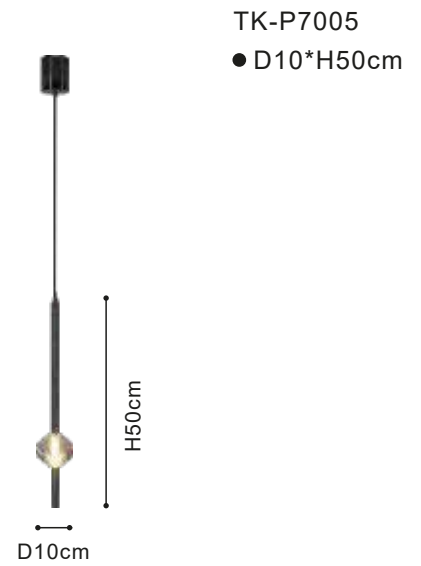

UNISER

Item No:TK-P7005

Color: Black

Light Source: LED

Material:Iron+Crystal