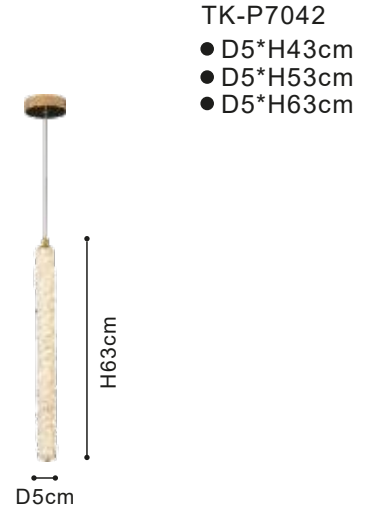

Item No:TK-P7042
Light Source:LED

Color: Satin Brass
Material:Iron+Acrylic