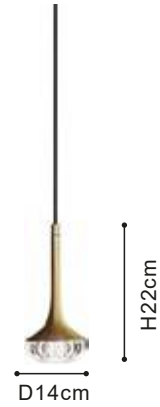

Item No:TK-P7041

Color: Satin Brass

Light Source: LED

Material:Iron+Crystal