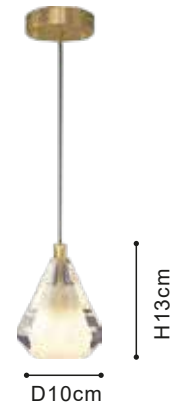

Item No:TK-P7033

Color: Satin Brass

Light Source: LED

Material:Iron+Crystal