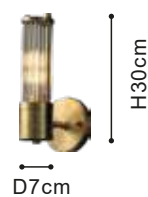

Color: Satin Brass

Light Source: E26/E27*1

Material:Iron+Crystal

TK-P7016

● D9*H25cm

● D9*H40cm

TK-P7017
● D7*H25cm
● D7*H28cm

TK-W7017
● D7*H30cm
● D7*H45cm