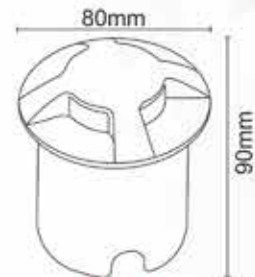

UNISER
INDUSTRIES PVT. LTD.

OUTDOOR SERIES

UNISER

Outdoor Series

1WAY

2WAY

4WAY

Model	Wattage	CCT	Beam Angle	CRI	IP Rating	Body Color	Material
UHLS-OD-1 WAY	07W	3K	40°	80	IP65	BK	ALUMINIUM
UHLS-OD-2 WAY	07W	3K	40°	80	IP65	BK	ALUMINIUM
UHLS-OD-4 WAY	07W	3K	40°	80	IP65	BK	ALUMINIUM