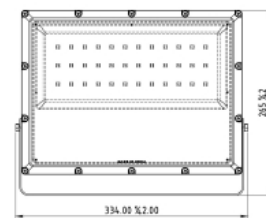

UNISER

Floodlight Series

25W

50W

100W

150W

Model	Power	CCT	PF	Body Colour
US-FLD-25	25W	WW, DW, CW	> 0.9	BLACK
US-FLD-50	50W	WW, DW, CW	> 0.9	BLACK
US-FLD-100	100W	WW, DW, CW	> 0.9	BLACK
US-FLD-150	150W	WW, DW, CW	> 0.9	BLACK