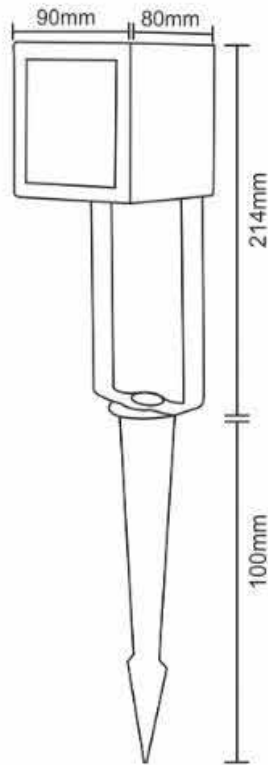

UNISER

Outdoor Series

POWERED BY CREE

Model	Wattage	CCT	IP Rating	CRI	Lumens	Body Color	Material
UHLS- 14-3002 GARDEN LIGHT	14W	3000K	IP65	80	1540LM	BK	ALUMINIUM