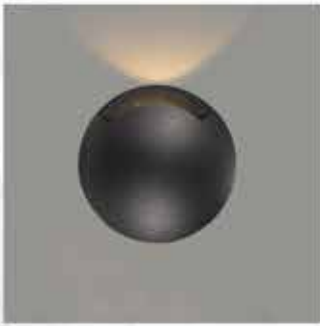

UNISER
INDUSTRIES PVT. LTD.

OUTDOOR SERIES

UNISER

Outdoor Series

1WAY

2WAY

4WAY

Model	Wattage	CCT	Beam Angle	CRI	IP Rating	Body Color	Material
UHLS-OD-1 WAY	07W	3K	40°	80	IP65	BK	ALUMINIUM
UHLS-OD-2 WAY	07W	3K	40°	80	IP65	BK	ALUMINIUM
UHLS-OD-4 WAY	07W	3K	40°	80	IP65	BK	ALUMINIUM