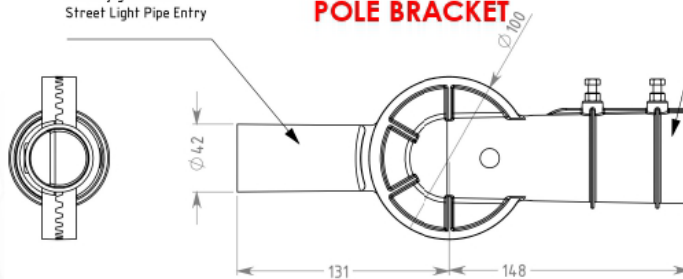

POLE BRACKET