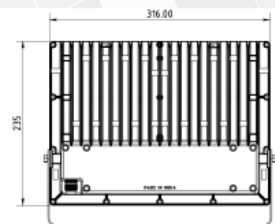

Model	Power	CCT	PF	Body Colour
US-FLD-25	25W	WW, DW, CW	> 0.9	BLACK
US-FLD-50	50W	WW, DW, CW	> 0.9	BLACK
US-FLD-100	100W	WW, DW, CW	> 0.9	BLACK
US-FLD-150	150W	WW, DW, CW	> 0.9	BLACK