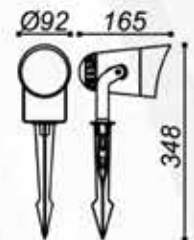

Outdoor Series

UNISER

POWERED BY CREE

Model	Power	Luminous Flux	Colour Temp	Emitting Angle	Ra	SDCM
UHLS-OD-14W Garden	14W	810 lm	3000K	23°	≥80	<4