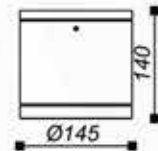

Outdoor Series

UNISER

POWERED BY CREE

Model	Power	Luminous Flux	Colour Temp	Emitting Angle	Ra	SDCM
UHLS-OD-21SF COB	21W	1789 lm	3000K	46°	≥80	<4