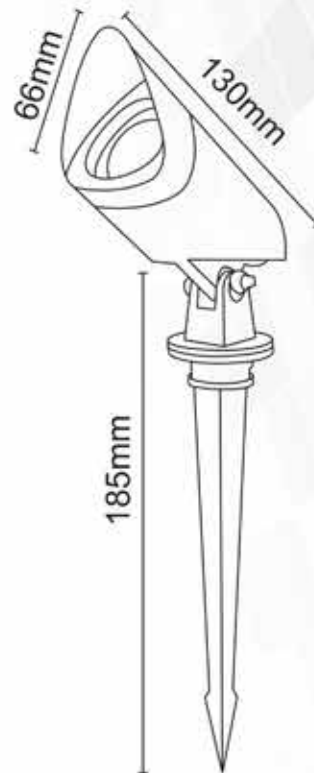

UNISER

Outdoor Series

POWERED BY CREE

Model	Wattage	CCT	Beam Angle	CRI	Lumens	Body Color	Material
UHLS-OD-04-1404 SPIKE	04W	3000K	38°	80	440LM	BK	ALUMINIUM
UHLS-OD-07-1404 SPIKE	07W	3000K	38°	80	770LM	BK	ALUMINIUM
UHLS-OD-14-1404 SPIKE	14W	3000K	38°	80	1540LM	BK	ALUMINIUM