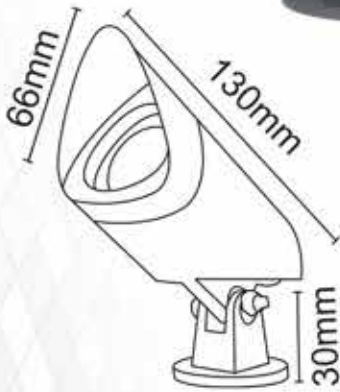

UNISER

Outdoor Series

POWERED BY CREE

Model	Wattage	CCT	Beam Angle	CRI	Lumens	Body Color	Material
UHLS-OD-04-1404 TREE STRAP	04W	3000K	38°	80	440LM	BK	ALUMINIUM
UHLS-OD-07-1404 TREE STRAP	07W	3000K	38°	80	770LM	BK	ALUMINIUM
UHLS-OD-14-1404 TREE STRAP	14W	3000K	38°	80	1540LM	BK	ALUMINIUM