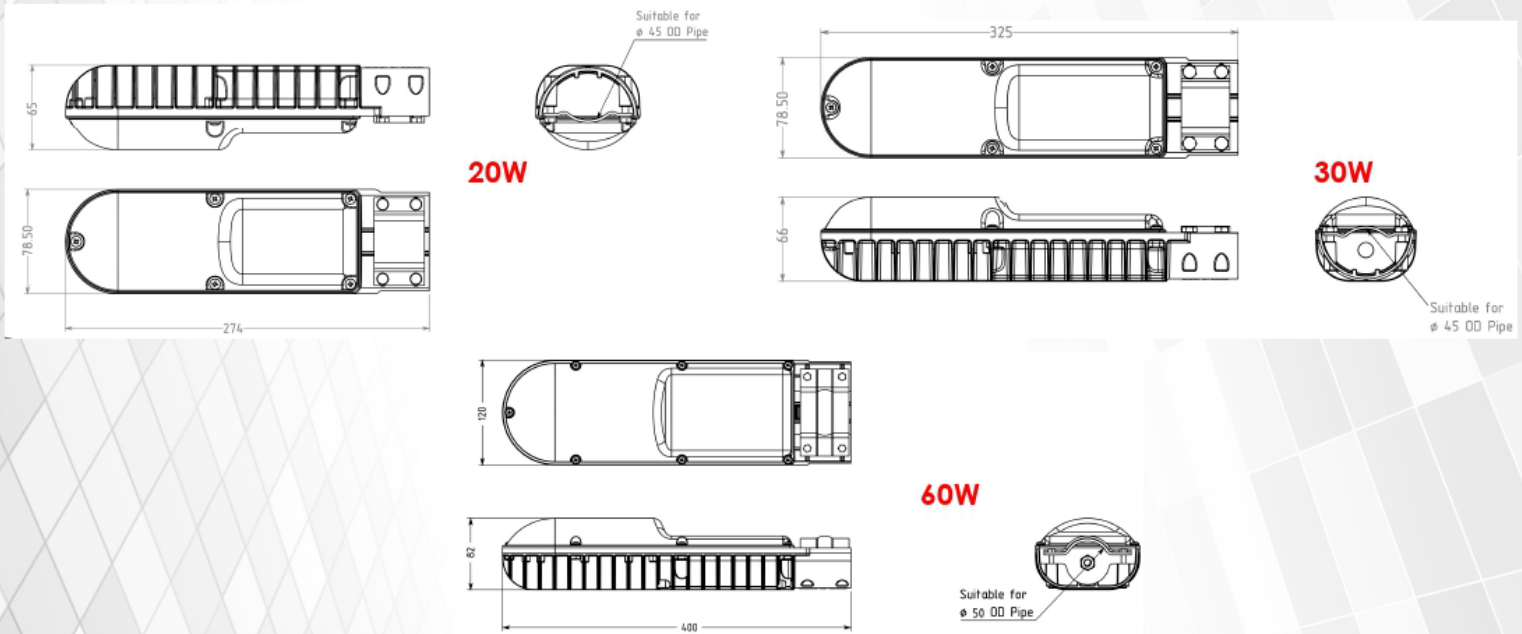

UNISER

Streetlight Series

Model	Power	CCT	PF	Body Colour
US-SL-BOAT-20	20W	WW, DW, CW	> 0.9	BLACK
US-SL-BOAT-30	30W	WW, DW, CW	> 0.9	BLACK
US-SL-BOAT-60	60W	WW, DW, CW	> 0.9	BLACK