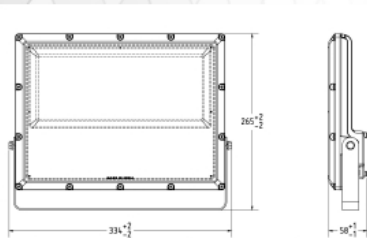

UNISER

Floodlight Series

25W

50W

100W

150W

Model	Power	CCT	PF	Body Colour
US-FLD-25	25W	WW, DW, CW	> 0.9	BLACK
US-FLD-50	50W	WW, DW, CW	> 0.9	BLACK
US-FLD-100	100W	WW, DW, CW	> 0.9	BLACK
US-FLD-150	150W	WW, DW, CW	> 0.9	BLACK