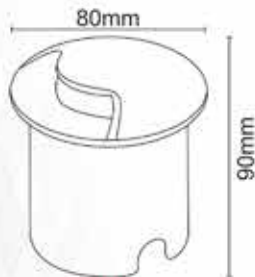

UNISER
INDUSTRIES PVT. LTD.

OUTDOOR SERIES

UNISER

Outdoor Series

1WAY

2WAY

4WAY

Model	Wattage	CCT	Beam Angle	CRI	IP Rating	Body Color	Material
UHLS-OD-1 WAY	07W	3K	40°	80	IP65	BK	ALUMINIUM
UHLS-OD-2 WAY	07W	3K	40°	80	IP65	BK	ALUMINIUM
UHLS-OD-4 WAY	07W	3K	40°	80	IP65	BK	ALUMINIUM