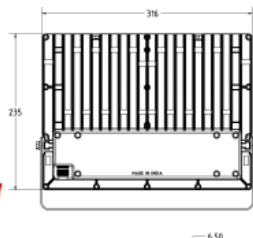

UNISER

Floodlight Series

25W

50W

100W

150W

Model	Power	CCT	PF	Body Colour
US-FLD-25	25W	WW, DW, CW	> 0.9	BLACK
US-FLD-50	50W	WW, DW, CW	> 0.9	BLACK
US-FLD-100	100W	WW, DW, CW	> 0.9	BLACK
US-FLD-150	150W	WW, DW, CW	> 0.9	BLACK