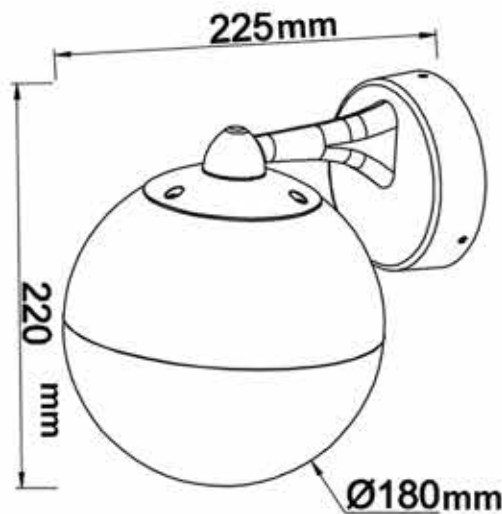

UNISER

Outdoor Series

Model	Wattage	CCT	IP Rating	Holder	Body Color	Material
UHLS-GL-744	12W	3K/4k/6k	IP65	E27	BK	ALUMINIUM