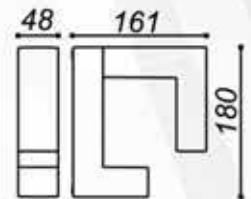

Outdoor Series

UNISER

POWERED BY CREE

Model	Power	Luminous Flux	Colour Temp	Emitting Angle	Ra	SDCM
UHLS-OD-2212	7W	162 lm	3000K	58°	≥80	<4