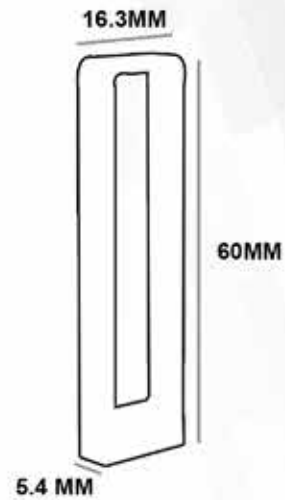

UNISER

Model	IP Rating	CCT	Body Colour
UHLS-BL-3236-600	7W	3000K	BK