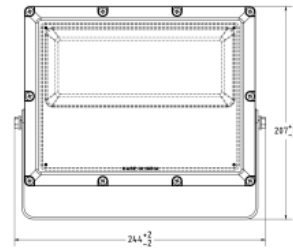

UNISER

Floodlight Series

25W

50W

100W

150W

Model	Power	CCT	PF	Body Colour
US-FLD-25	25W	WW, DW, CW	> 0.9	BLACK
US-FLD-50	50W	WW, DW, CW	> 0.9	BLACK
US-FLD-100	100W	WW, DW, CW	> 0.9	BLACK
US-FLD-150	150W	WW, DW, CW	> 0.9	BLACK