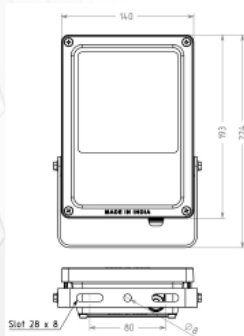

UNISER

Street Light

Model	Power	CCT	Surge Protection	IP Rating
UHLS-35 Street Light	35W	3K/6K	- 4KV	IP 65
UHLS-60 Street Light	60W	3K/6K	- 4KV	IP 65

UNISER

Floodlight Series

25W

50W

100W