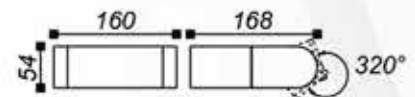

Outdoor Series

UNISER

POWERED BY CREE 

Model	Power	Luminous Flux	Colour Temp	Emitting Angle	Ra	SDCM
UHLS-OD-1901	7W	404 lm	3000K	111°	≥80	<5

Outdoor Series

UNISER

POWERED BY CREE 

Model	Power	Luminous Flux	Colour Temp	Emitting Angle	Ra	SDCM
UHLS-OD-2211	14W	337 lm	3000K	99°	≥80	<4