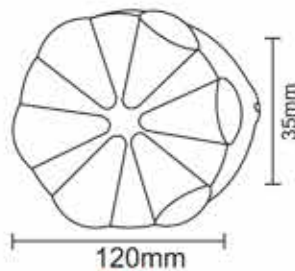

UNISER

Outdoor Series

POWERED BY CREE

3W

6W

Model	Wattage	CCT	IP Rating	PF	CRI	Body Color	Material
UHLS-OD 773	03W	3000K	IP54	> 0.9	80	BK+GOLD	ALUMINIUM
UHLS-OD 776	06W	3000K	IP54	> 0.9	80	BK+GOLD	ALUMINIUM