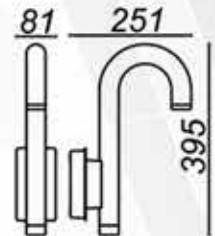

Outdoor Series

UNISER

POWERED BY CREE 

Model	Power	Luminous Flux	Colour Temp	Emitting Angle	Ra	SDCM
UHLS-OD-1901	7W	404 lm	3000K	111°	≥80	<5

Outdoor Series

UNISER

POWERED BY CREE 

Model	Power	Luminous Flux	Colour Temp	Emitting Angle	Ra	SDCM
UHLS-OD-2211	14W	337 lm	3000K	99°	≥80	<4