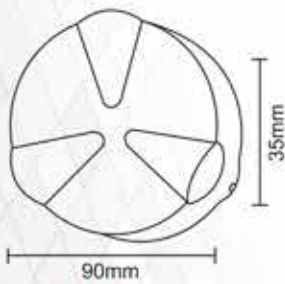

UNISER

Outdoor Series

POWERED BY CREE

3W