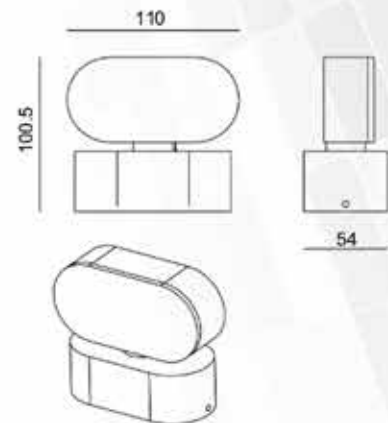

Outdoor Series

UNISER

POWERED BY EVERLIGHT®

Model	Wattage	IP Rating	Body Colour	CCT
UHLS-OD 1861	7W	IP 54	BK	3K