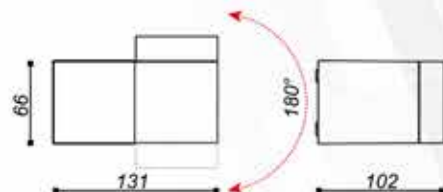

Outdoor Series

UNISER

POWERED BY **CREE**

Model	Power	Luminous Flux	Colour Temp	Emitting Angle	Ra	SDCM
UHLS-OD-1861	4W	249 lm	3000K	25°	≥80	<6