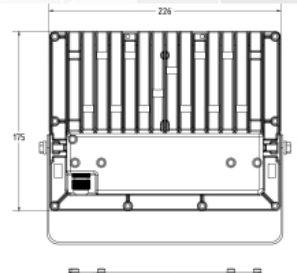

UNISER

Floodlight Series

25W

50W

100W

150W

Model	Power	CCT	PF	Body Colour
US-FLD-25	25W	WW, DW, CW	> 0.9	BLACK
US-FLD-50	50W	WW, DW, CW	> 0.9	BLACK
US-FLD-100	100W	WW, DW, CW	> 0.9	BLACK
US-FLD-150	150W	WW, DW, CW	> 0.9	BLACK