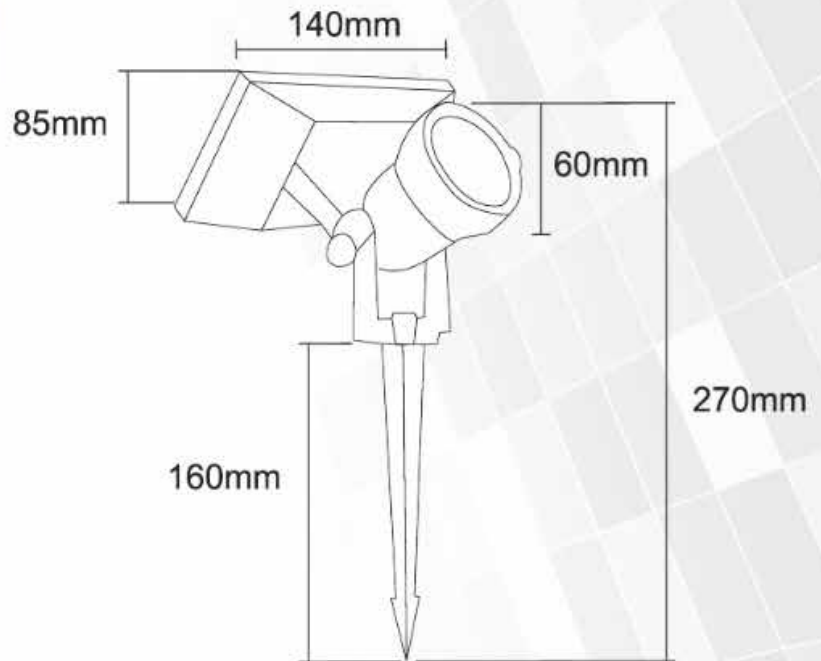

UNISER

Outdoor Series

Solar Powered Garden Light

Model	Wattage	CCT	Lighting Time	Working Temp	IP Rating	Beam Angle	CRI	Lumens	Body Color
UHLS SOD 441	5W	3000K	8-13Hours	-40-50°C	IP65	60°	80	400LM	BK