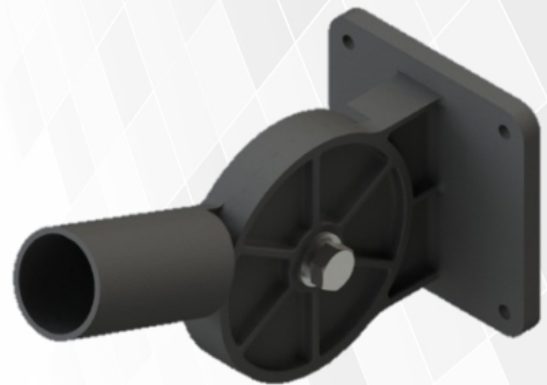

UNISER

Streetlight Series

Directly goes in to Street Light Pipe Entry