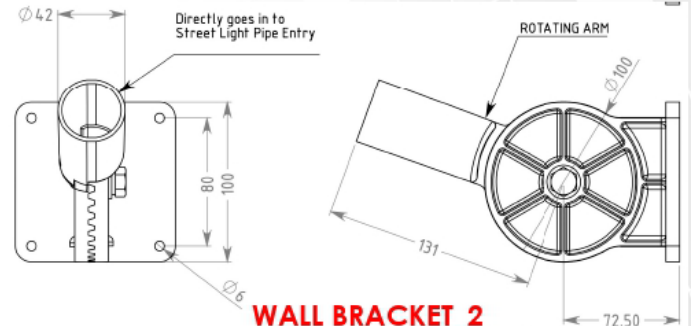

WALL BRACKET_2

Model	Power	CCT	PF	Body Colour
US-SL-BOAT-POLE-BRACKET	-	-	> 0.9	BLACK
US-SL-BOAT-WALL-BRACKET_1	-	-	> 0.9	BLACK
US-SL-BOAT-WALL-BRACKET_2	-	-	> 0.9	BLACK