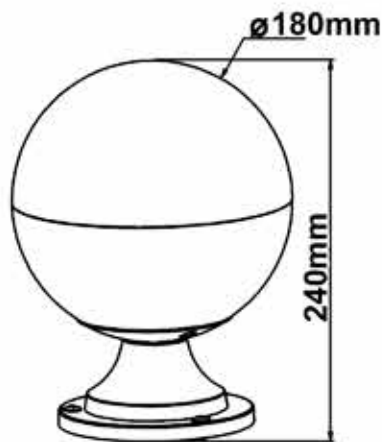

UNISER

Outdoor Series

Model	Wattage	CCT	IP Rating	Holder	Body Color	Material
UHLS-WL 744	12W	3K/4k/6k	IP65	E27	BK	ALUMINIUM