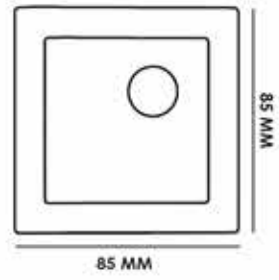

UNISER

Outdoor Light

Model	Wattage	CCT	IP Rating	Body Colour	Sensor
UHLS-3W-575 FOOTLIGHT	3W	3000 (WW)	IP65	BK/WH	MOTION & DAY-NIGHT