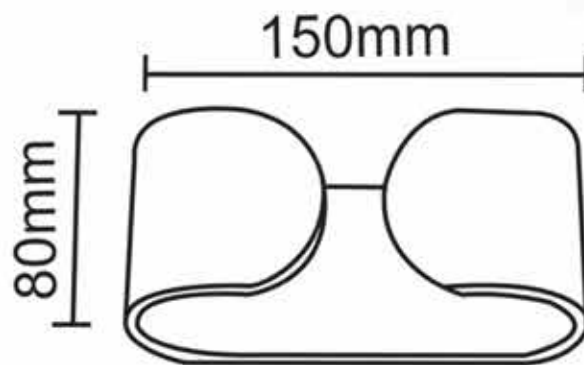

UNISER

Recessed Series

POWERED BY EDISON

Model	Wattage	CCT	Body Color	IP Rating	Chip
UHLS-OD-6283	2X3W	3000K	Matte Black	65	EDISON