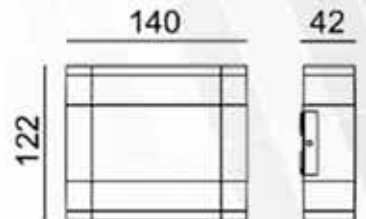

UNISER

POWERED BY EVERLIGHT®

Outdoor Series

Model	Wattage	IP Rating	Body Colour	CCT	Beam Angle
UHLS-OD 5381	9W	IP 54	BK	3K	110°