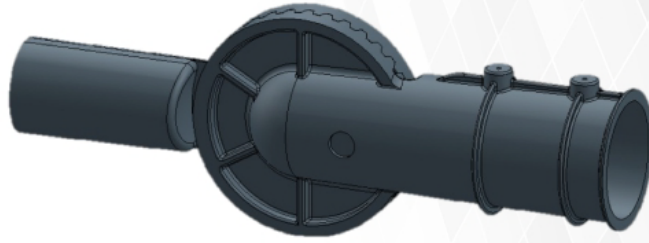

UNISER

Streetlight Series

Directly goes in to Street Light Pipe Entry