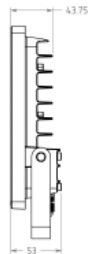

UNISER

Floodlight Series

25W

50W

100W

150W

Model	Power	CCT	PF	Body Colour
US-FLD-25	25W	WW, DW, CW	> 0.9	BLACK
US-FLD-50	50W	WW, DW, CW	> 0.9	BLACK
US-FLD-100	100W	WW, DW, CW	> 0.9	BLACK
US-FLD-150	150W	WW, DW, CW	> 0.9	BLACK