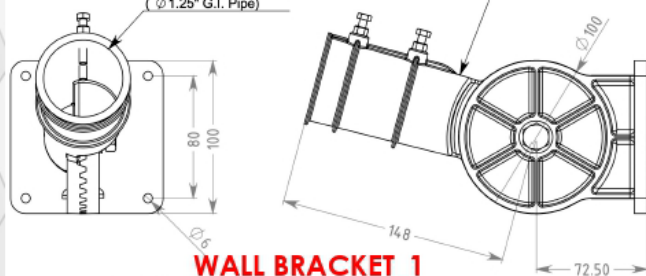

ROTATING ARM

WALL BRACKET_1

Directly goes in to Street Light Pipe Entry

ROTATING ARM