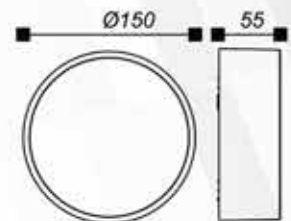

Outdoor Series

UNISER

POWERED BY CREE

Model	Power	Luminous Flux	Colour Temp	Emitting Angle	Ra	SDCM
UHLS-OD-2171	7W	550 lm	3000K	106°	≥80	<5