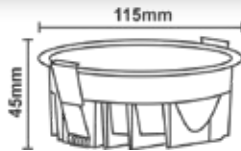

CutOut-75mm

CutOut-105mm

CutOut-155mm

CutOut-205mm

PRODUCT SPECIFICATIONS

Product Type : Recessed Downlights

Diffuser : PMMA

Product Name : Recessed SMD Downlight

CRI : >80

Product Code : UHLS-12-18-24-35-CORE

THD : <15

Wattage : 12W / 18W / 24W / 35W

Operating Temperature : -10°C to +60°C

CCT : 3000K / 4000K / 6000K

Material : Aluminium

Outer Body Color : White / Black