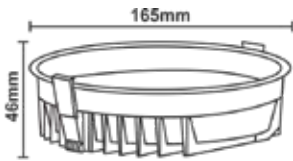

CutOut-75mm

CutOut-105mm

CutOut-155mm

CutOut-205mm

PRODUCT SPECIFICATIONS

Product Type : Recessed Downlights

Diffuser : PMMA

Product Name : Recessed SMD Downlight

CRI : >80

Product Code : UHLS-12-18-24-35-CORE

THD : <15

Wattage : 12W / 18W / 24W / 35W

Operating Temperature : -10°C to +60°C

CCT : 3000K / 4000K / 6000K

Material : Aluminium

Outer Body Color : White / Black