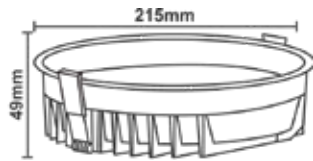

CutOut-75mm

CutOut-105mm

CutOut-155mm

CutOut-205mm

PRODUCT SPECIFICATIONS

Product Type : Recessed Downlights

Diffuser : PMMA

Product Name : Recessed SMD Downlight

CRI : >80

Product Code : UHLS-12-18-24-35-CORE

THD : <15

Wattage : 12W / 18W / 24W / 35W

Operating Temperature : -10°C to +60°C

CCT : 3000K / 4000K / 6000K

Material : Aluminium

Outer Body Color : White / Black