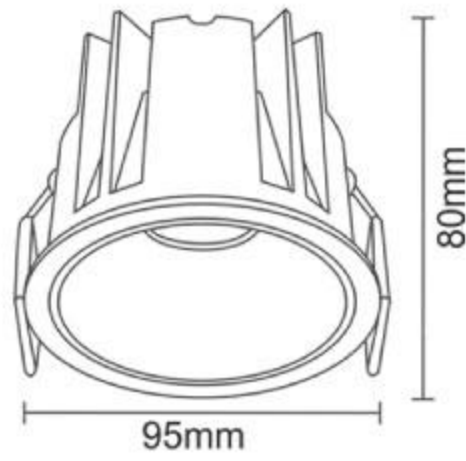

Cut-Out-60mm

Cut-Out-75mm

Cut-Out-85mm

PRODUCT SPECIFICATIONS

Product Type : Recessed Downlights

Product Name : Concealed Downlight

Product Code : UHLS-07-14-21 CDCOB

Wattage : 07W / 14W / 21W

CCT : 3000K / 4000K / 6000K

Outer Body Color : White / Black

Input Voltage : 185-265V

Reflector : Gun Black / Matte Black / Matte Gold / RoseGold / Matte White / Crome

CRI : >80

THD : <15

Operating Temperature : -10°C to +60°C