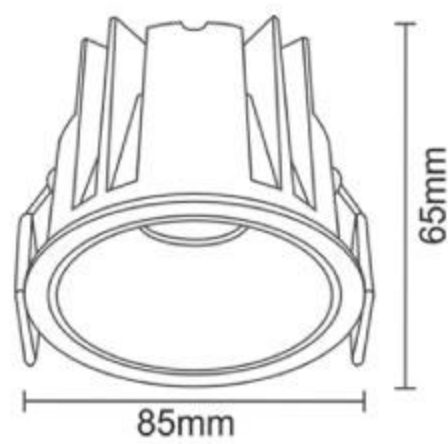

Cut-Out-60mm

Cut-Out-75mm

Cut-Out-85mm

PRODUCT SPECIFICATIONS

Product Type : Recessed Downlights

Product Name : Concealed Downlight

Product Code : UHLS-07-14-21 CDCOB

Wattage : 07W / 14W / 21W

CCT : 3000K / 4000K / 6000K

Outer Body Color : White / Black

Input Voltage : 185-265V

Reflector : Gun Black / Matte Black / Matte Gold / RoseGold / Matte White / Crome

CRI : >80

THD : <15

Operating Temperature : -10°C to +60°C