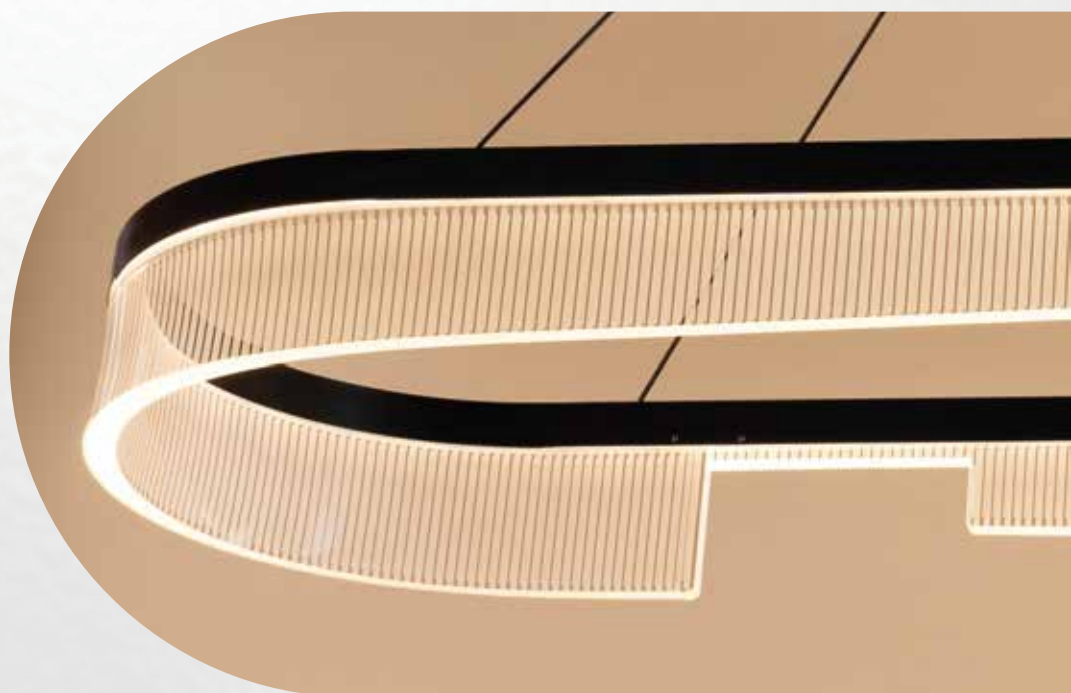

MODEL	TDL-01-018
FINISH	BLACK
LAMP	3 IN 1 LED * 32W
SIZE	L 1200mm x W 300mm x H 100mm
MATERIAL	ALUMINIUM + ACRYLIC
MRP	₹ 14,375/-