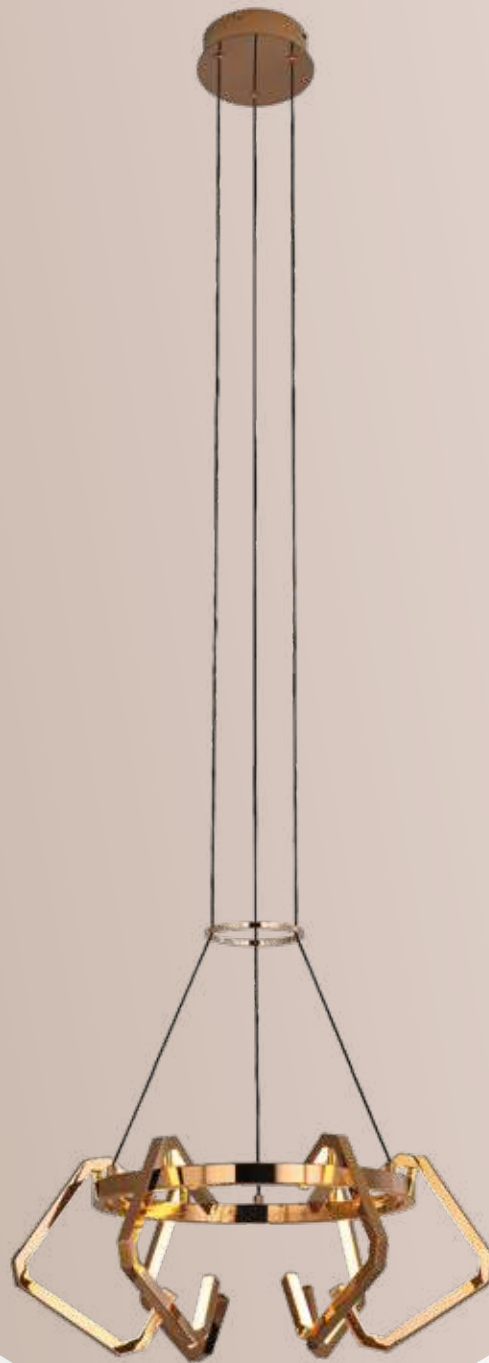

MODEL	TCH-01-032
FINISH	ROSE GOLD
LAMP	3 IN 1 DIMMABLE + REMOTE
SIZE	D 650mm
MATERIAL	SS + ACRYLIC
MRP	₹ 48,750/-

UNISER