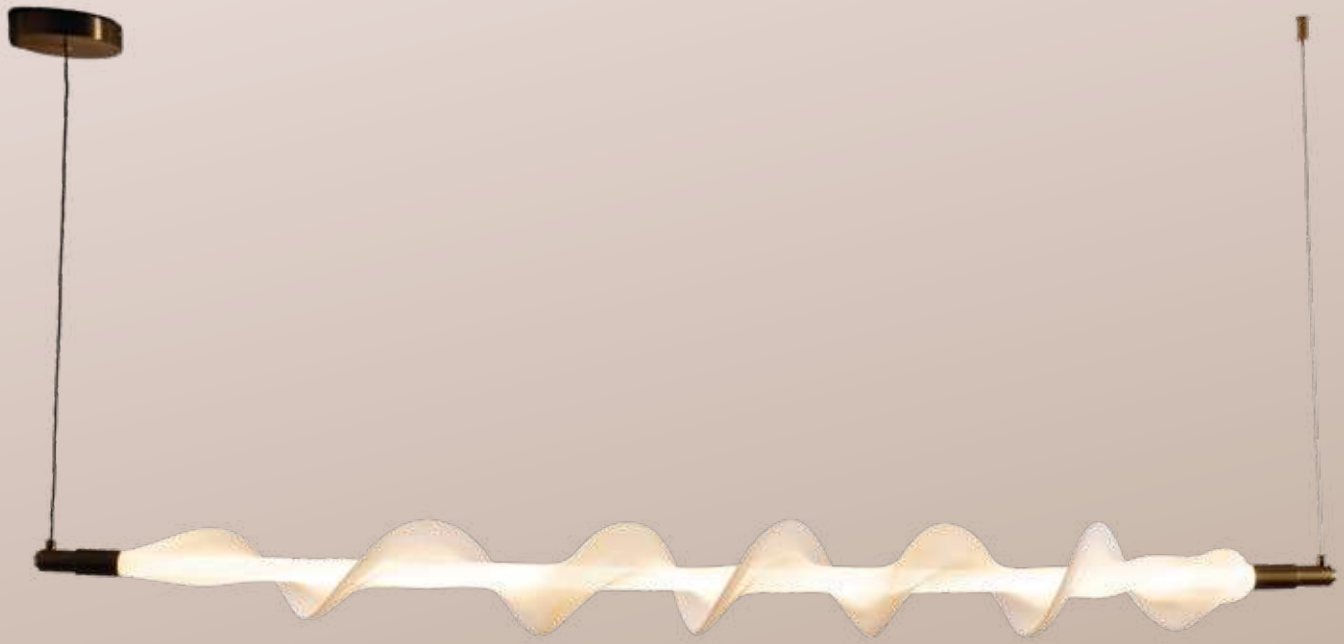

MODEL	TDL-01-020 (1000mm)	TDL-01-021 (1500mm)
FINISH	ANTIQUÉ GOLD + WHITE	ANTIQUÉ GOLD + WHITE
LAMP	3000k LED * 32W	3000k LED * 38W
SIZE	L 1000mm	L 1500mm
MATERIAL	ALUMINIUM + ACRYLIC	ALUMINIUM + ACRYLIC
MRP	₹ 8,750/-	₹ 12,125/-