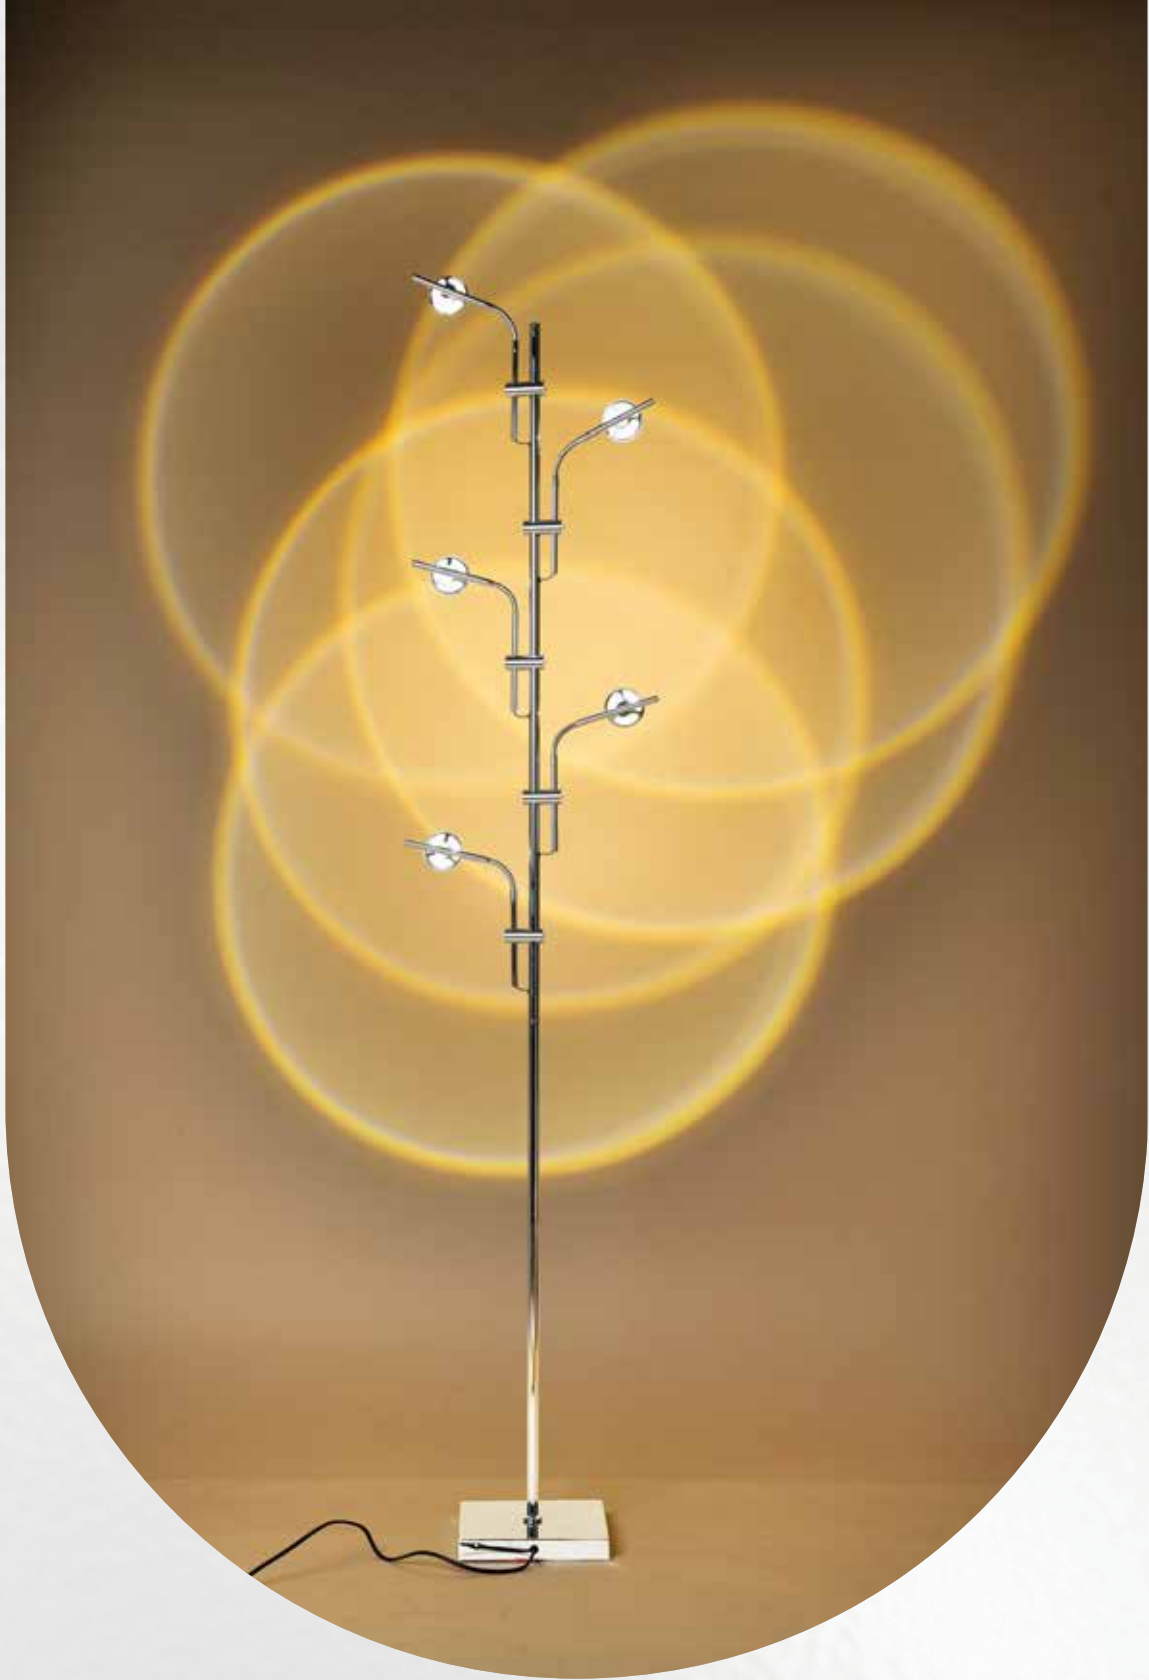

MODEL	TFL-01-002
FINISH	CHROME
LAMP	3000k LED * 5W
SIZE	H 1700mm x W 400m
BASE	D 200mm x 200mm
MATERIAL	METAL
MRP	₹ 18,750/-