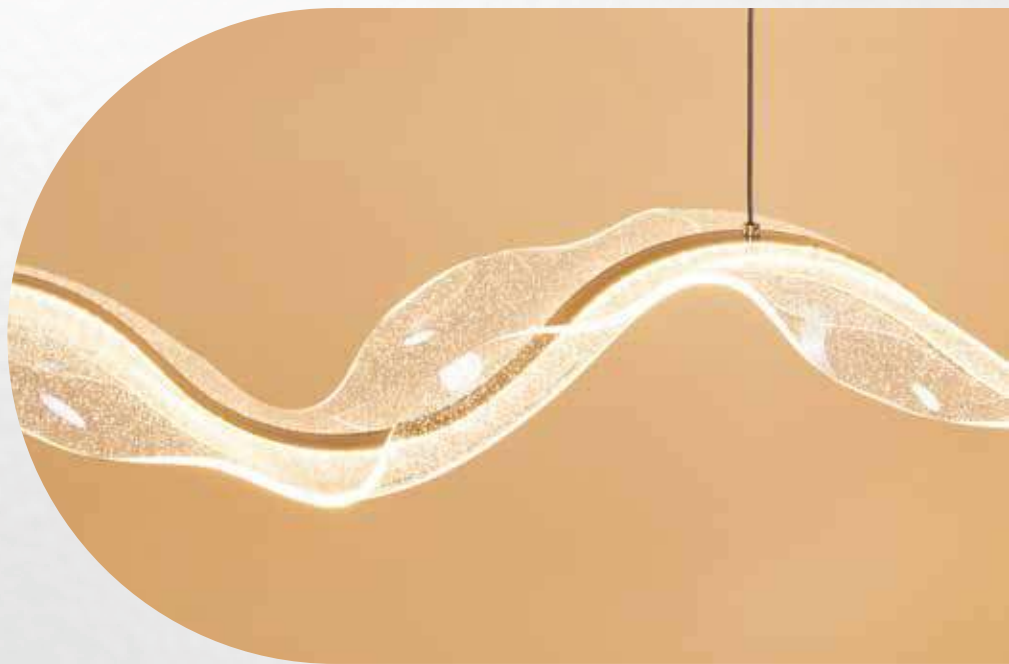

MODEL	TDL-01-024
FINISH	ANTIQUÉ GOLD
LAMP	3000k LED * 82W
SIZE	L 1200mm x W 280mm
MATERIAL	METAL + ACRYLIC
MRP	₹ 23,625/-