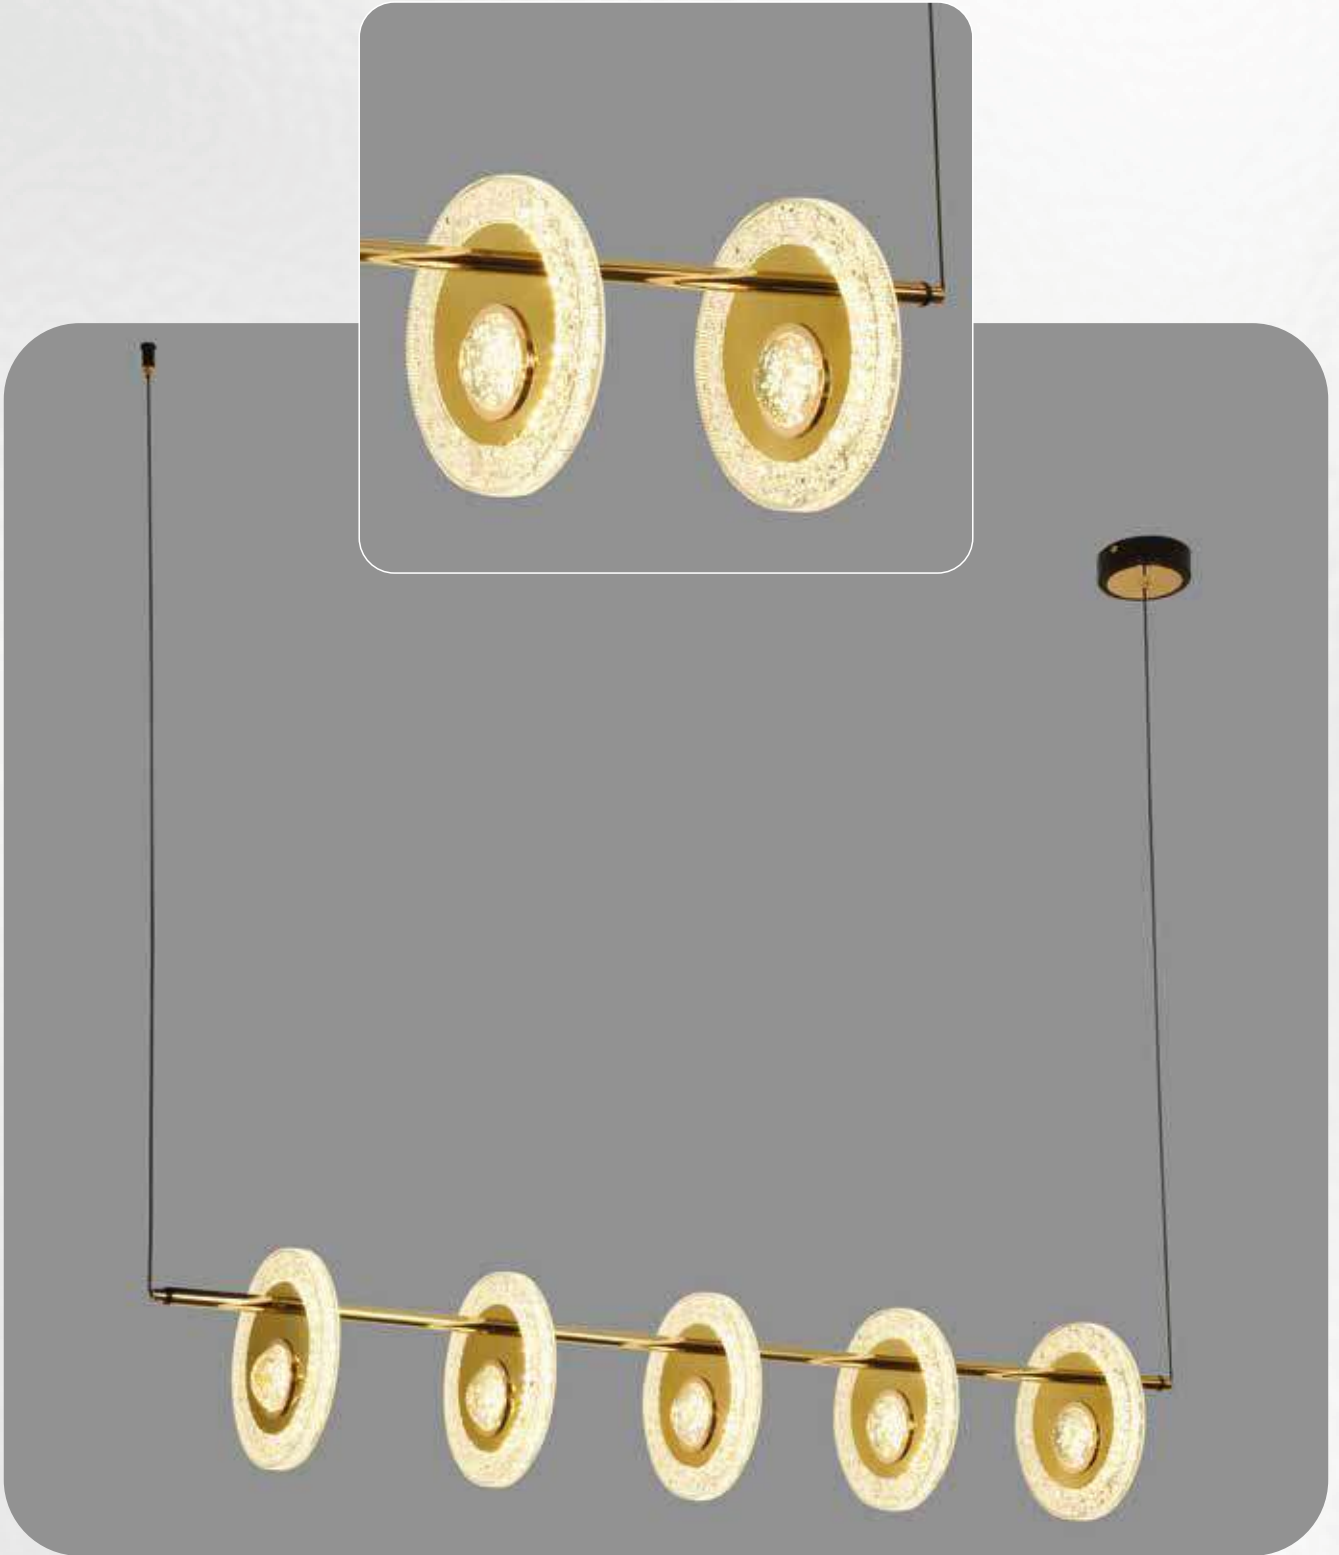

MODEL	TDL-01-020 (1000mm)	TDL-01-021 (1500mm)
FINISH	ANTIQUÉ GOLD + WHITE	ANTIQUÉ GOLD + WHITE
LAMP	3000k LED * 32W	3000k LED * 38W
SIZE	L 1000mm	L 1500mm
MATERIAL	ALUMINIUM + ACRYLIC	ALUMINIUM + ACRYLIC
MRP	₹ 8,750/-	₹ 12,125/-