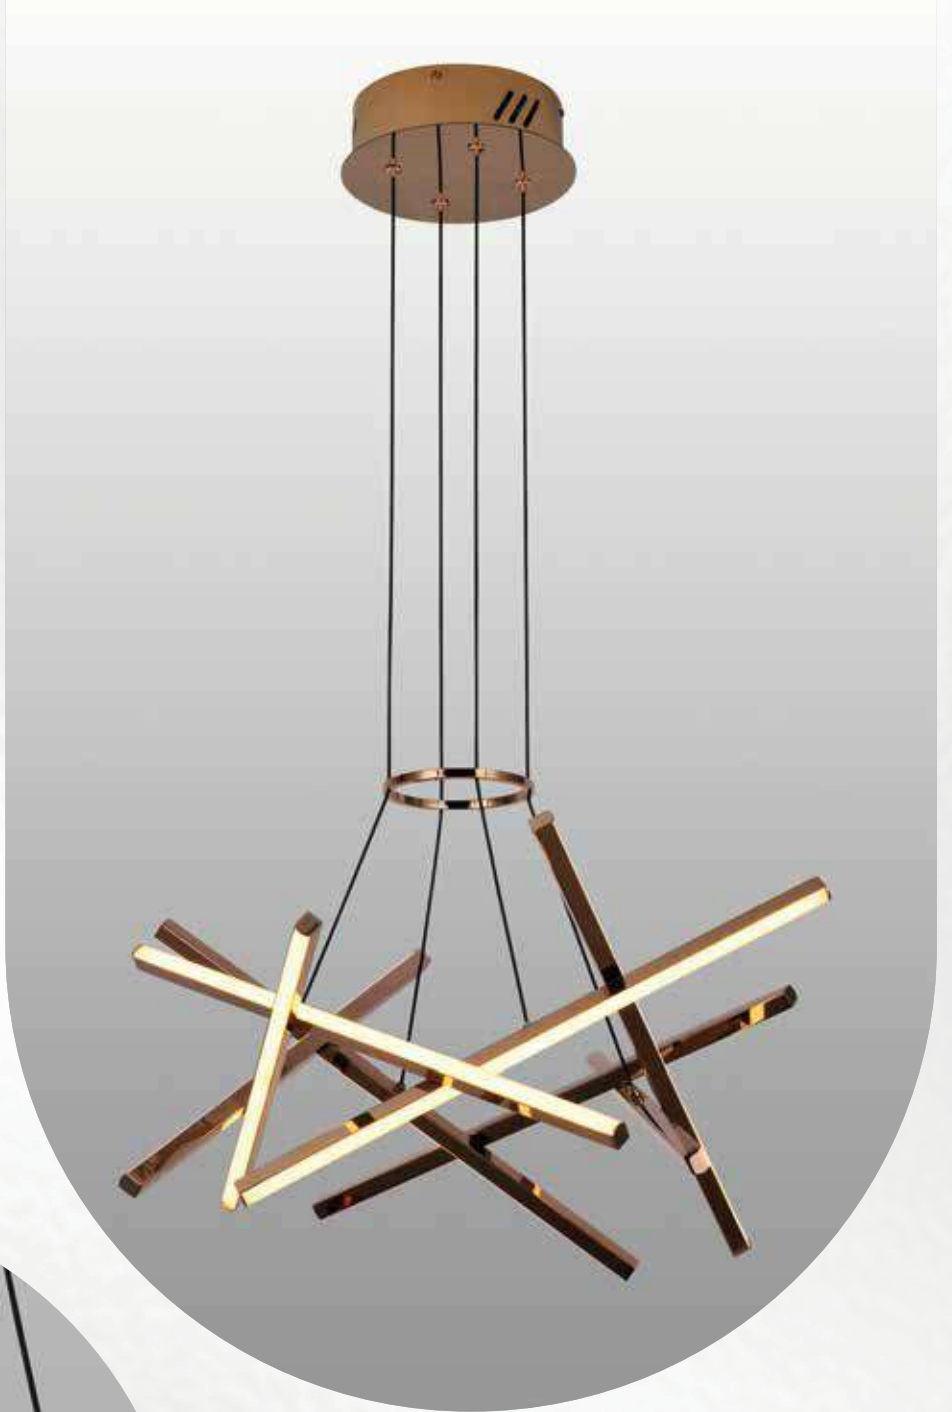

MODEL	TCH-01-033
FINISH	ROSE GOLD
LAMP	3 IN 1 DIMMABLE + REMOTE
SIZE	D 600mm
MATERIAL	SS + ACRYLIC
MRP	₹ 41,250/-

UNISER