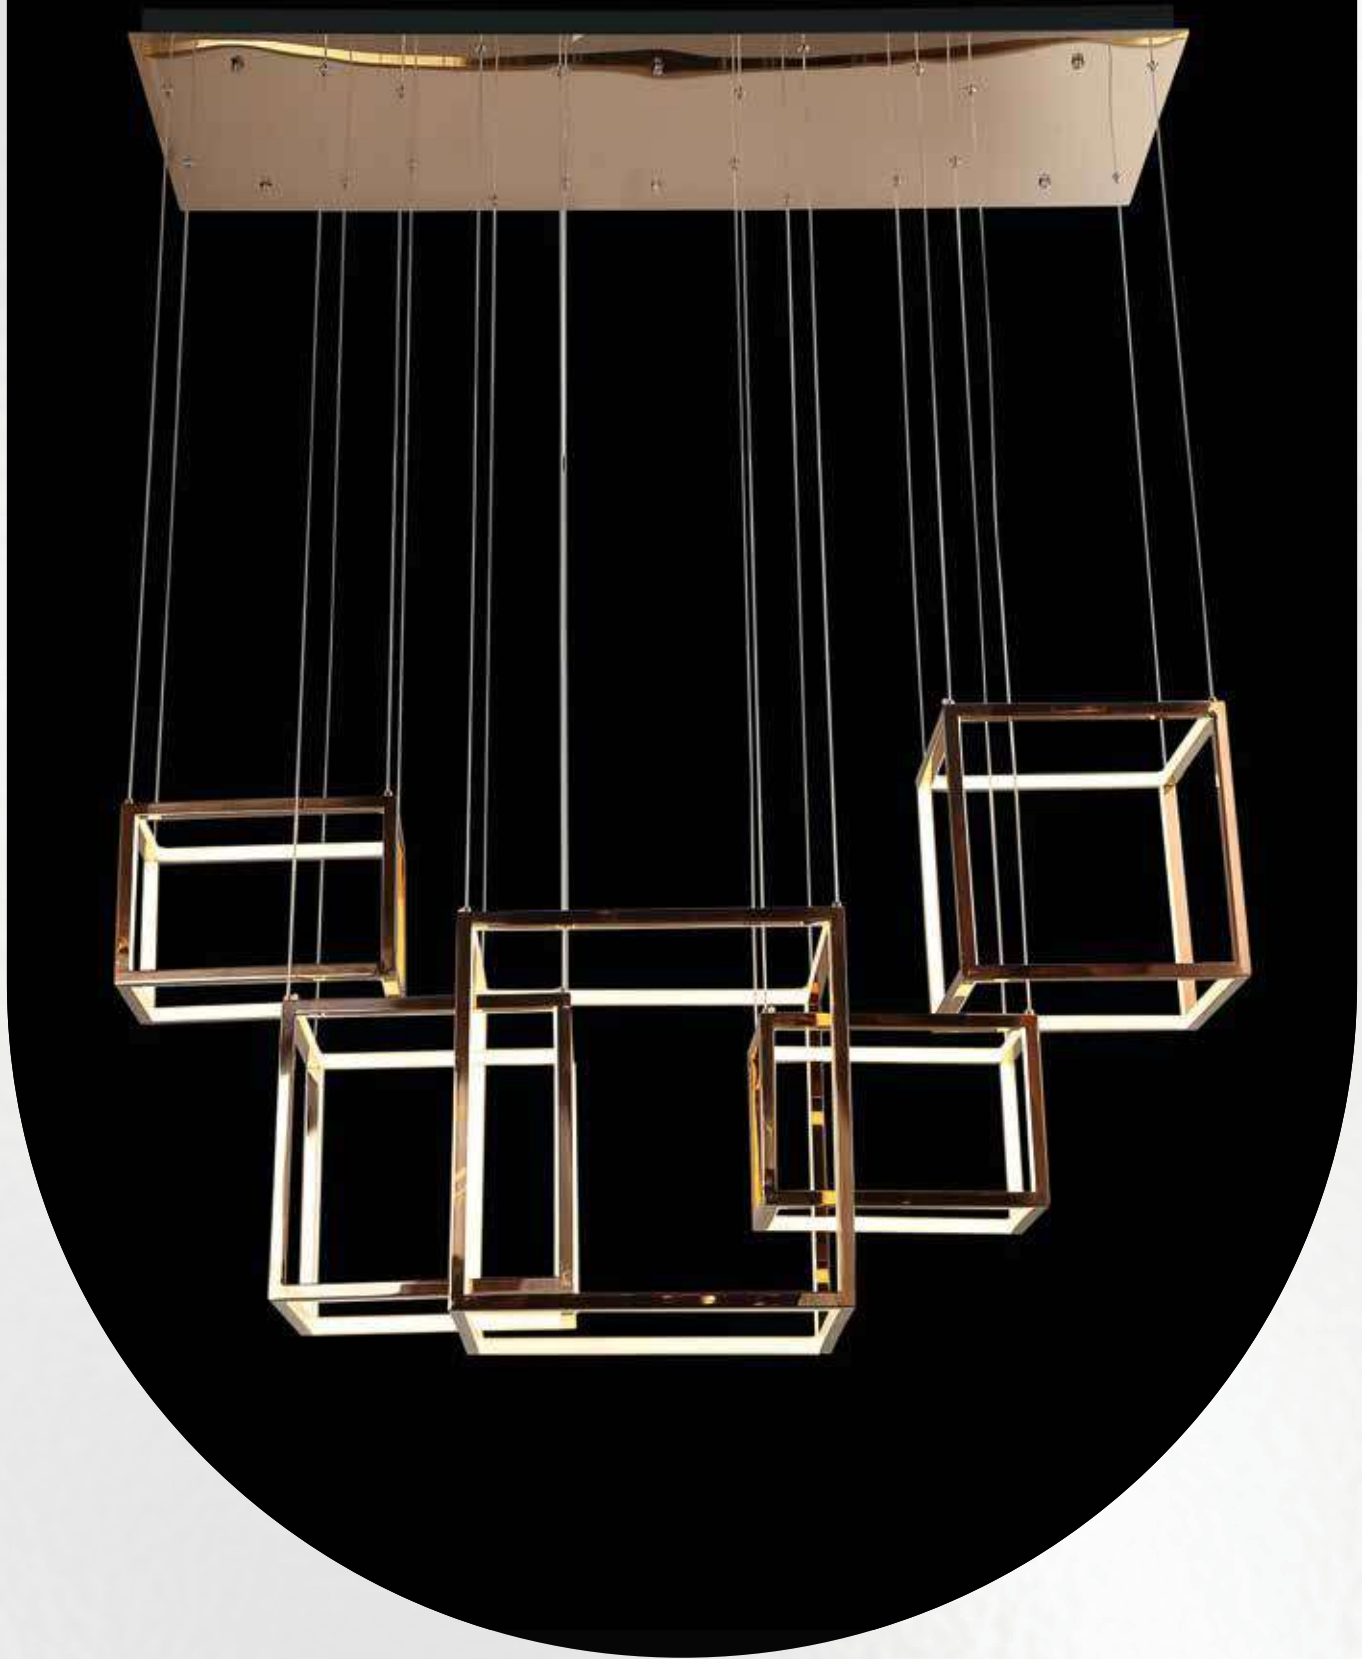

MODEL	TDL-01-010
FINISH	ROSE GOLD
LAMP	3 IN 1 LED
SIZE	L 1200mm x W 400mm
MATERIAL	SS + ACRYLIC
MRP	₹ 81,875/-