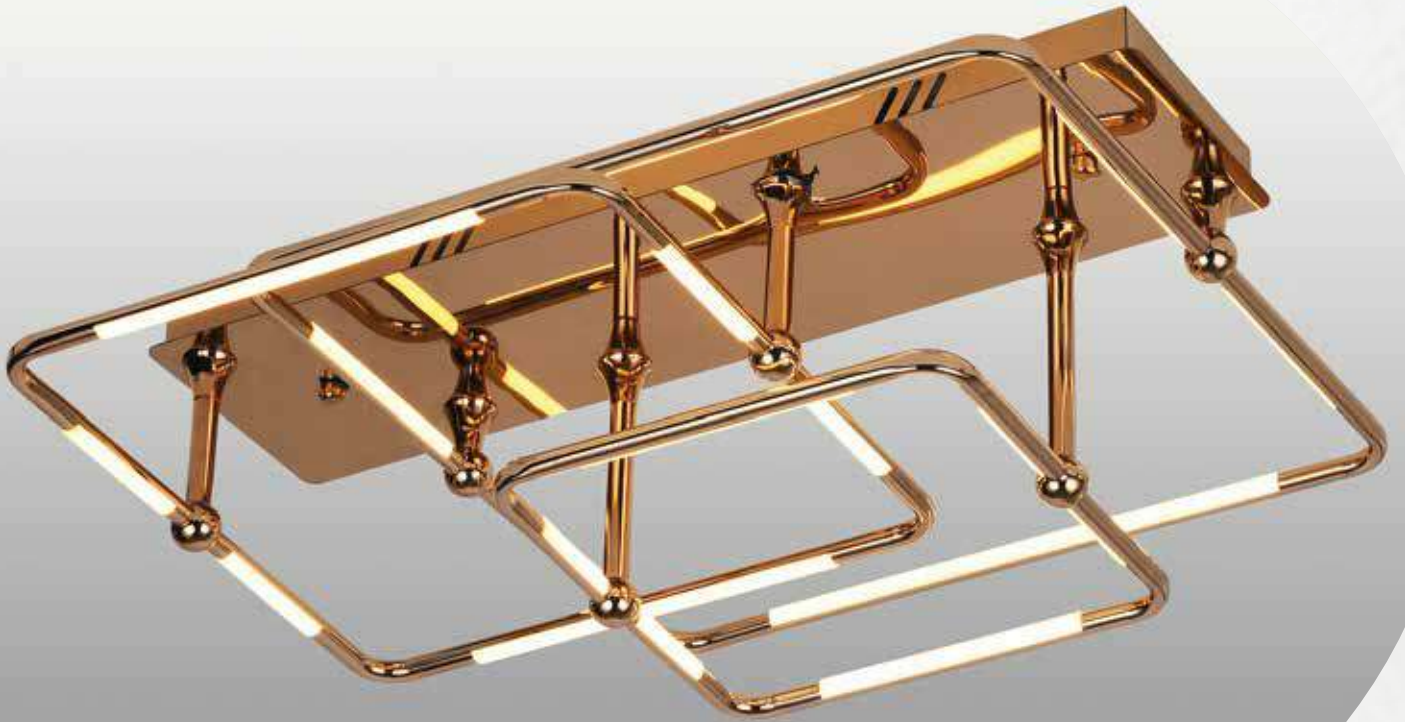

MODEL	TCL-01-005
FINISH	ROSE GOLD
LAMP	3 IN 1 DIMMABLE + REMOTE
SIZE	H 800mm x D 400mm
MATERIAL	SS + ACRYLIC
MRP	₹ 27,500/-

UNISER