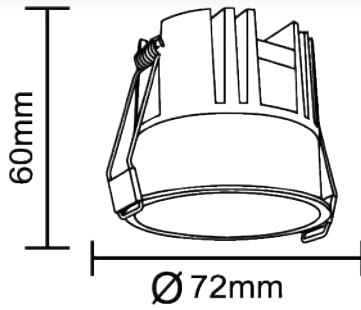

Dimension: D50*H48
Cut-out: Ø45

Dimension: D72*H60
Cut-out: Ø65mm

PRODUCT SPECIFICATIONS

Product Type : Concealed COB Fixed Downlight

Inner Body Color : Black / White / Gun Metal

Product Name : Swing Series