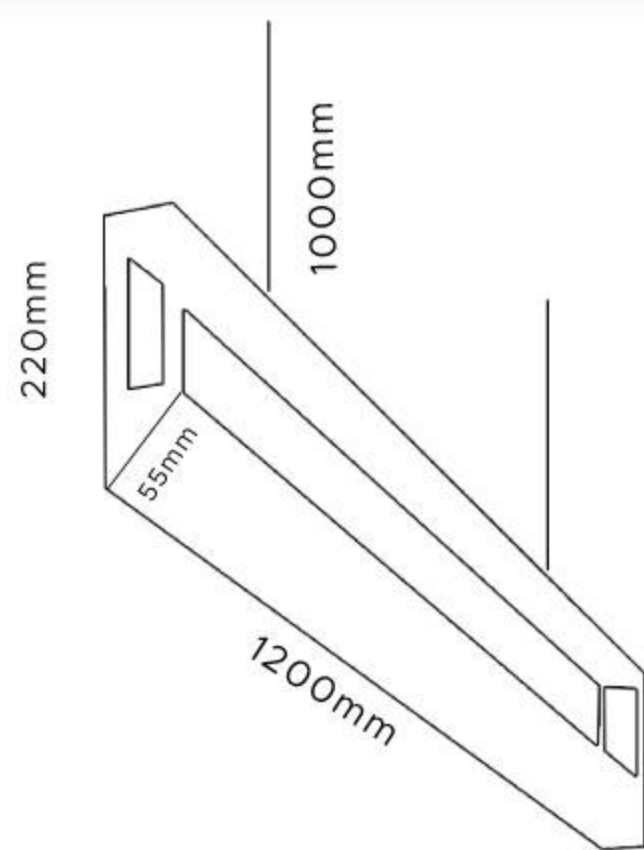

PRODUCT SPECIFICATIONS

Product Type : Hanging / Suspended Light

CRI : 80

Product Name : Drop Light

THD : <15

Product Code : UHLS-42LR-747

Operating Temperature : -10°C to +60°C

Wattage : 42W

Material : Aluminium

CCT : 3000K / 4000K / 6000K

Beam Angle : 120°

Outer Body Color : Rose Gold

LED : CREE / Bridgelux

Input Voltage : 185-265V

DRIVER OPTIONS

SPECIAL ADDITIONAL FEATURES