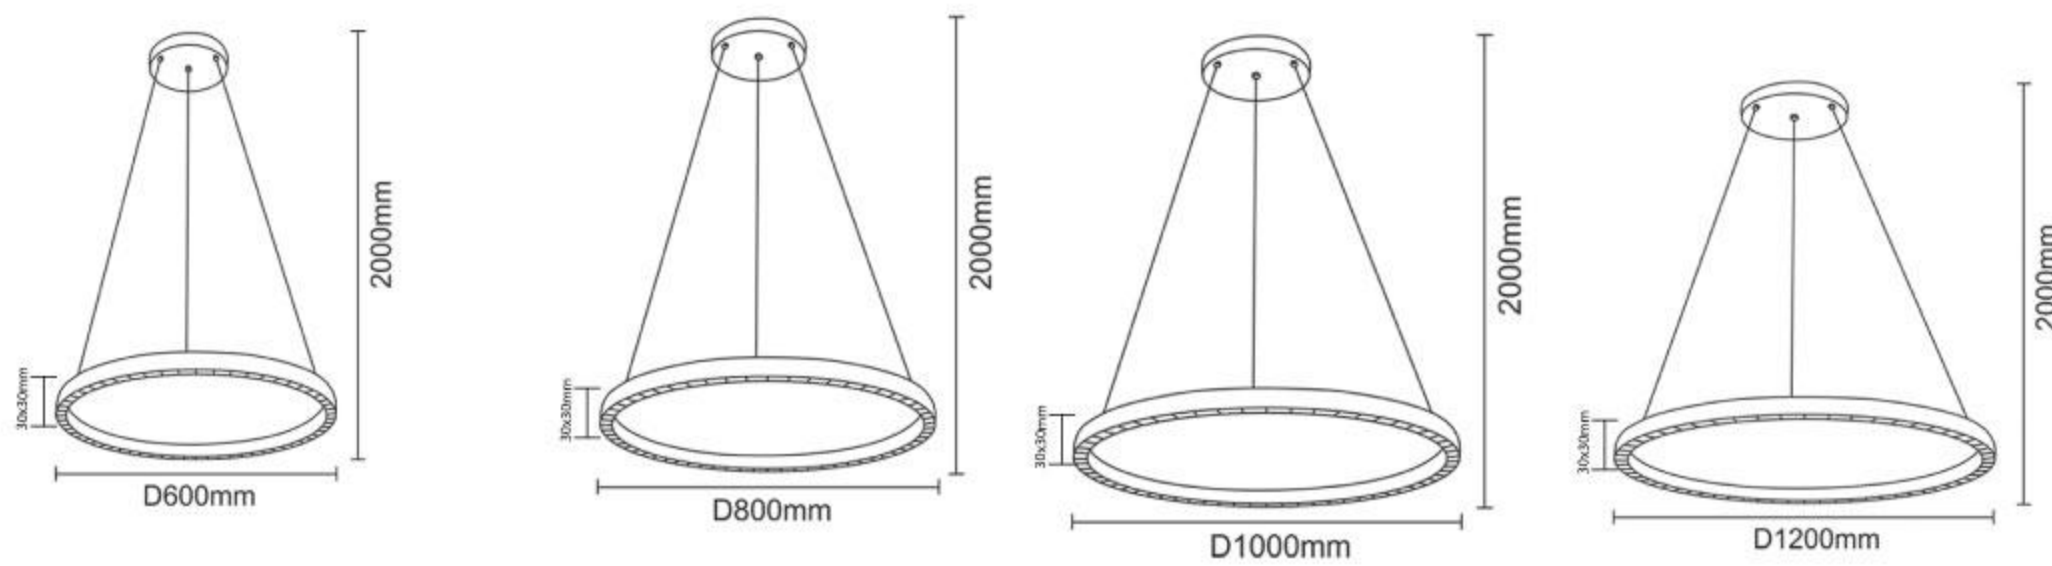

PRODUCT SPECIFICATIONS

Product Type : Hanging / Suspended Light

CRI : 80

Product Name : Drop Light

THD : <15

Product Code : UHLS-ROL-600_800_1000_1200

Operating Temperature : -10°C to +60°C

Wattage : 30W / 40W / 50W / 60W