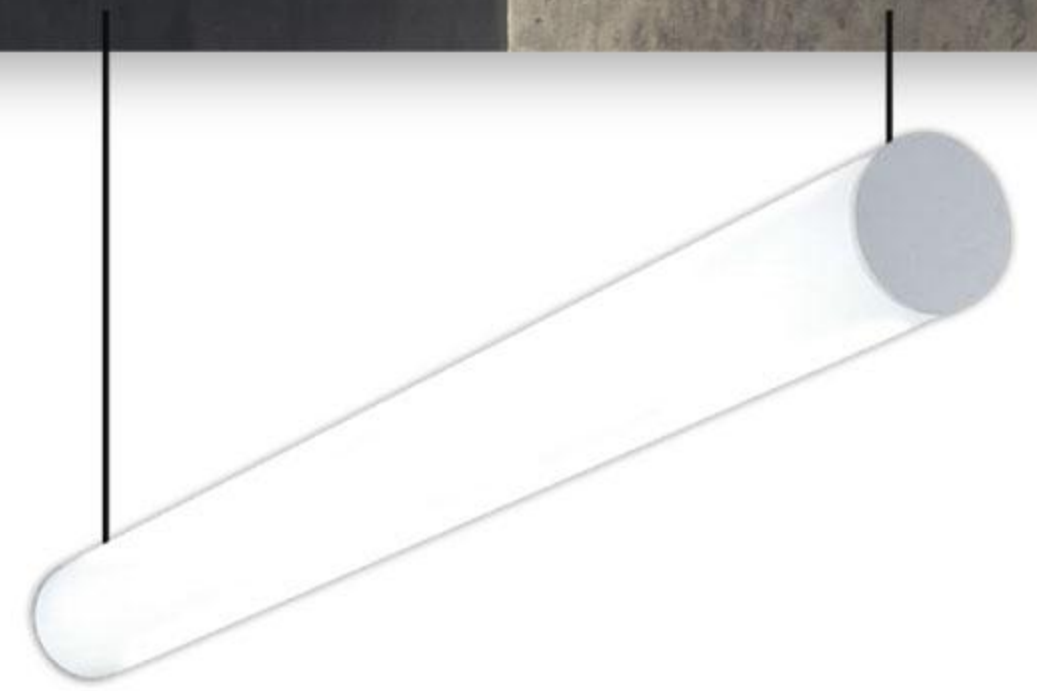

CCT : 3000K / 4000K / 6000K

Beam Angle : 120°

Outer Body Color : Black / White / Wooden

LED : CREE / Bridgelux

Input Voltage : 185-265V

DRIVER OPTIONS

SPECIAL ADDITIONAL FEATURES

PRODUCT SPECIFICATIONS