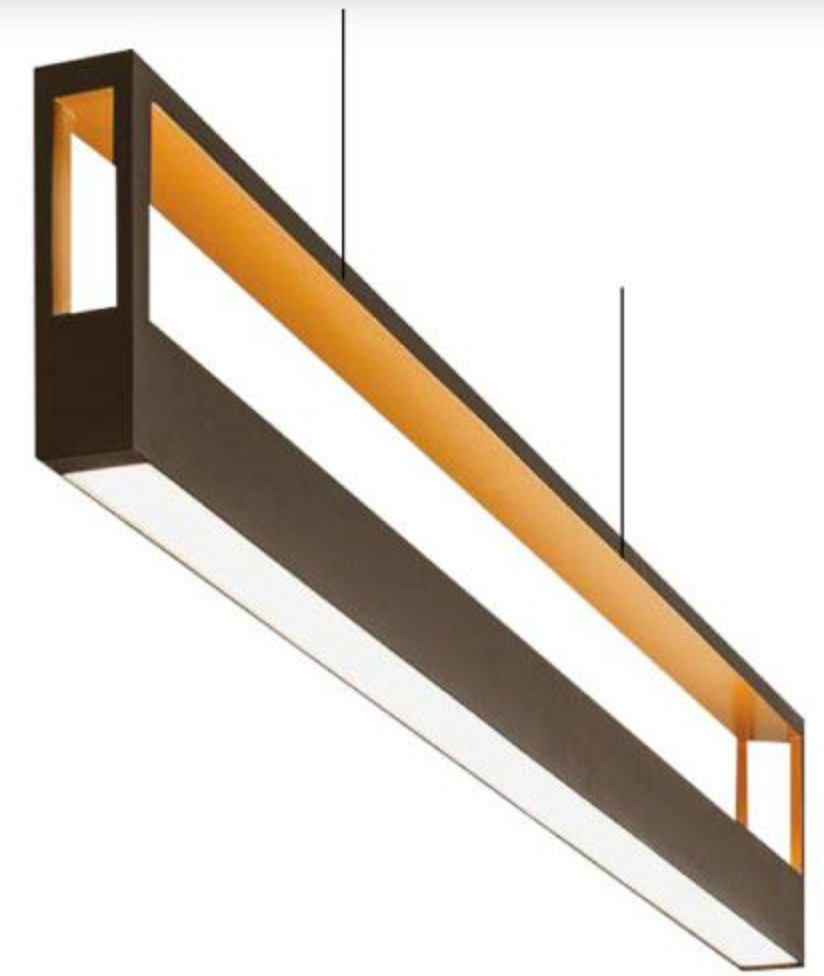

LED : CREE / Bridgelux

DRIVER OPTIONS

SPECIAL ADDITIONAL FEATURES

Control by Remote, Keypad, APP

Voice Assistance

Scene Control by Remote, Keypad, APP

CCT Tunable

PRODUCT SPECIFICATIONS