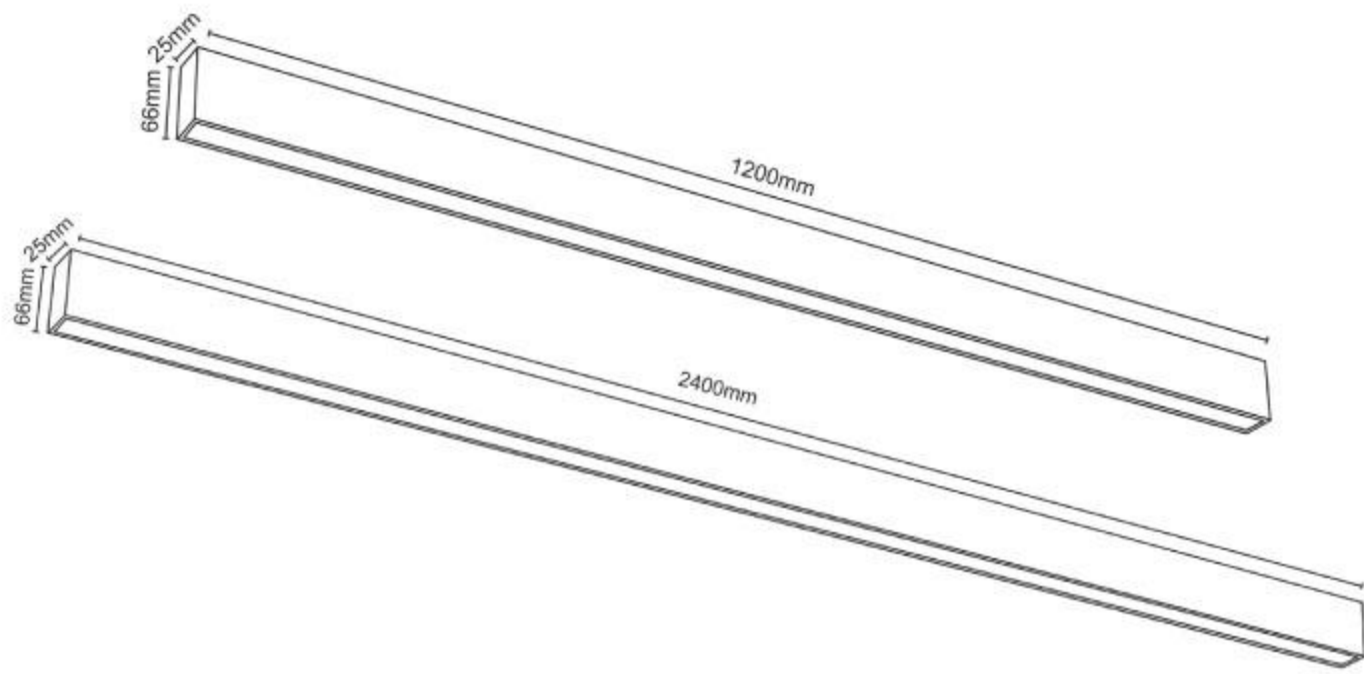

PRODUCT SPECIFICATIONS

Product Type : Hanging / Suspended Light

CRI : 80

Product Name : Drop Light

THD : <15

Product Code : UHLS-42_84-GRL-A

Operating Temperature : -10°C to +60°C

Wattage : 42W / 84W

Material : Aluminium

CCT : 3000K / 4000K /

Beam Angle : 120°

Outer Body Color : White / Black

LED : Bridgelux

Input Voltage : 185-265V

DRIVER OPTIONS

SPECIAL ADDITIONAL FEATURES