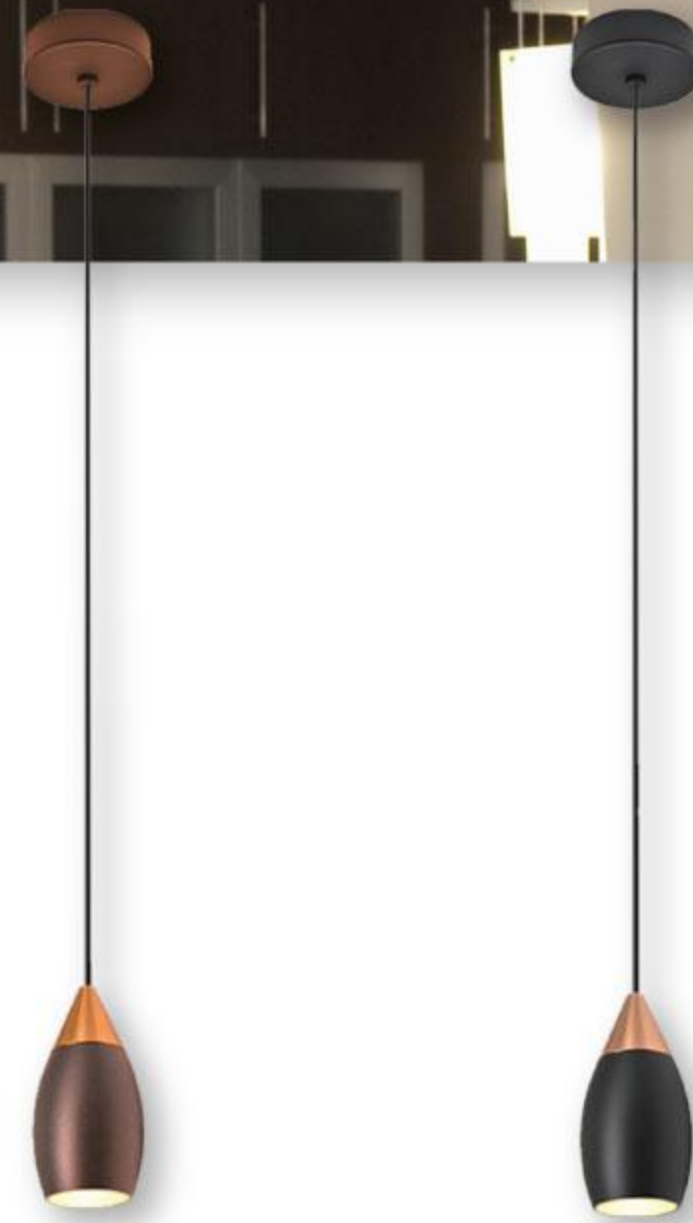

PRODUCT SPECIFICATIONS

Product Type : Hanging / Suspended Light

CRI : 80

Product Name : Drop Light

THD : <15

Product Code : UHLS- 09- 210263

Operating Temperature : -10°C to +60°C

Wattage : 09W

Material : Aluminium

CCT : 3000K / 4000K / 6000K

Beam Angle : 38°

Outer Body Color : Black / Coffee

LED : CREE / Bridgelux

Input Voltage : 185-265V

DRIVER OPTIONS

SPECIAL ADDITIONAL FEATURES