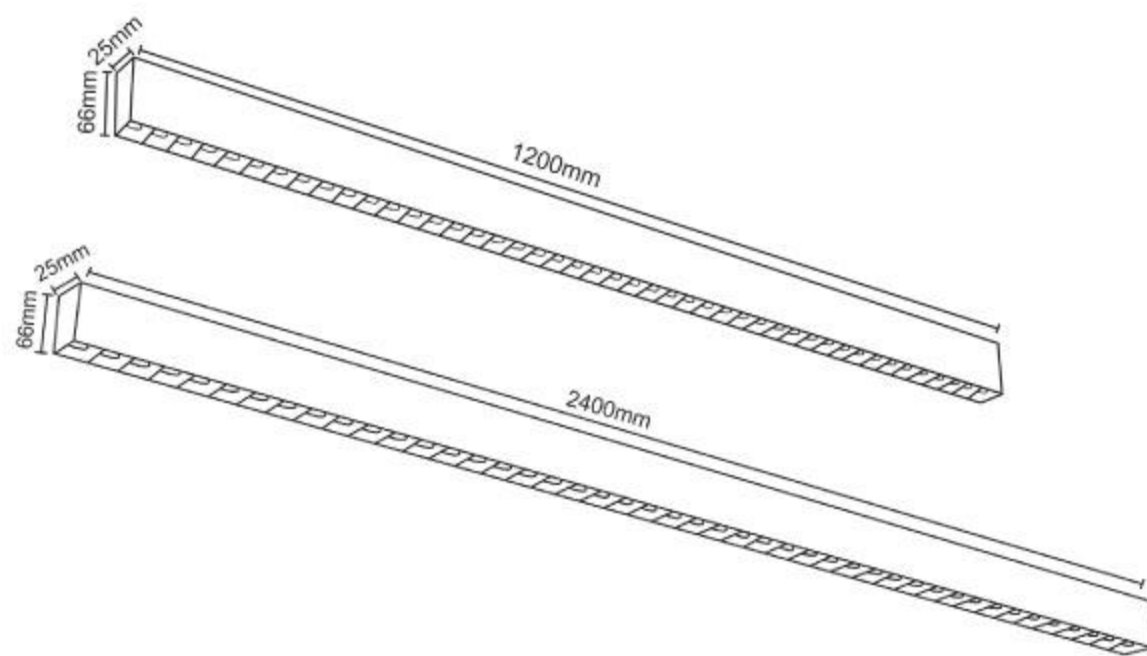

PRODUCT SPECIFICATIONS

Product Type : Hanging / Suspended Light

CRI : 80

Product Name : Drop Light

THD : <15

Product Code : UHLS-42_84-GRL-C

Operating Temperature : -10°C to +60°C

Wattage : 42W / 84W