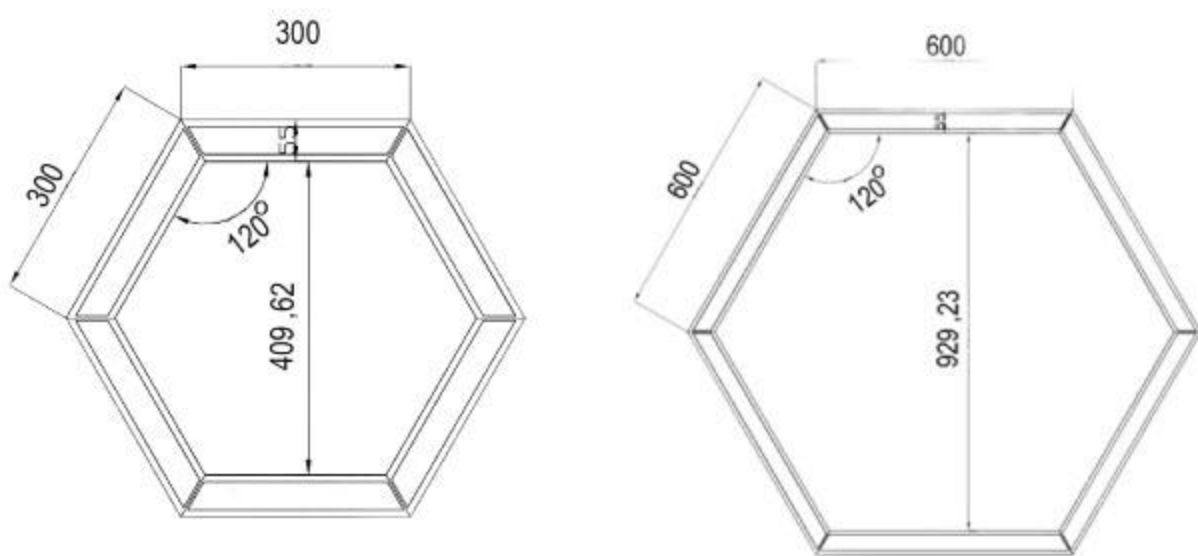

PRODUCT SPECIFICATIONS

Product Type : Hanging / Suspended Light

CRI : 80

Product Name : Drop Light

THD : <15

Product Code : 18-UHLS-HEXA-300_600

Operating Temperature : -10°C to +60°C

Wattage : 54W / 108W

Material : Aluminium

CCT : 3000K / 4000K / 6000K

Beam Angle : 120°

Outer Body Color : White / Black

LED : CREE / Bridgelux

Input Voltage : 185-265V

DRIVER OPTIONS

SPECIAL ADDITIONAL FEATURES