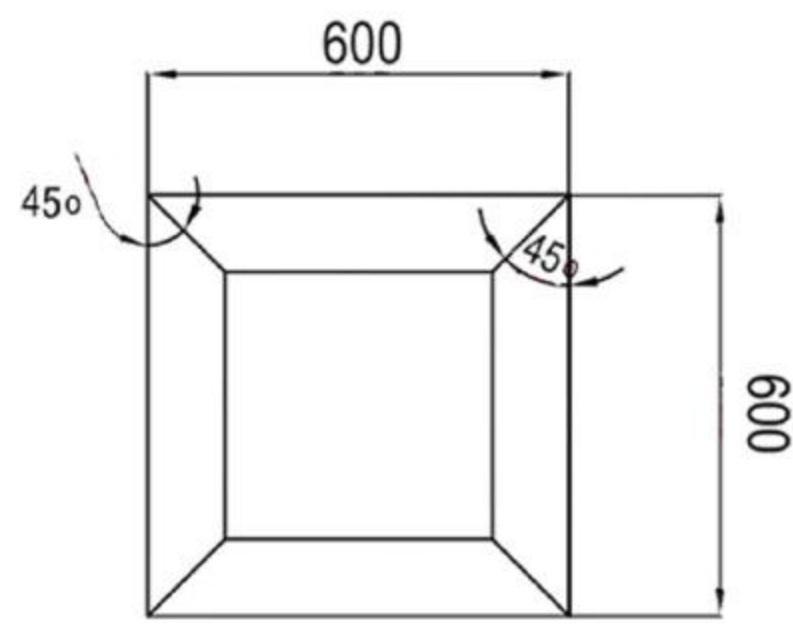

PRODUCT SPECIFICATIONS

Product Type : Hanging / Suspended Light

CRI : 80

Product Name : Drop Light

THD : <15

Product Code : UHLS-SQUARE-300_600

Operating Temperature : -10°C to +60°C

Wattage : 36W / 72W

Material : Aluminium

CCT : 3000K / 4000K / 6000K

Beam Angle : 120°

Outer Body Color : White / Black

LED : CREE / Bridgelux

Input Voltage : 185-265V

DRIVER OPTIONS

SPECIAL ADDITIONAL FEATURES