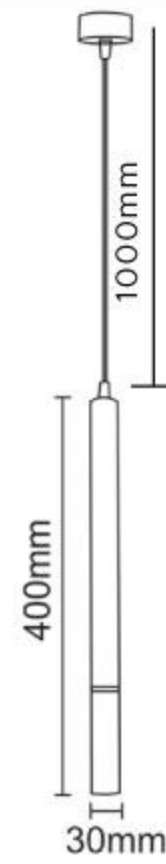

PRODUCT SPECIFICATIONS

Product Type : Hanging / Suspended Light

CRI : 80

Product Name : Drop Light

THD : <15

Product Code : UHLS-07PL-047-B

Operating Temperature : -10°C to +60°C

Wattage : 07W

Material : Aluminium

CCT : 3000K / 4000K / 6000K

Beam Angle : 24°

Outer Body Color : Gold / Black

LED : CREE / Bridgelux

Input Voltage : 185-265V

DRIVER OPTIONS

SPECIAL ADDITIONAL FEATURES