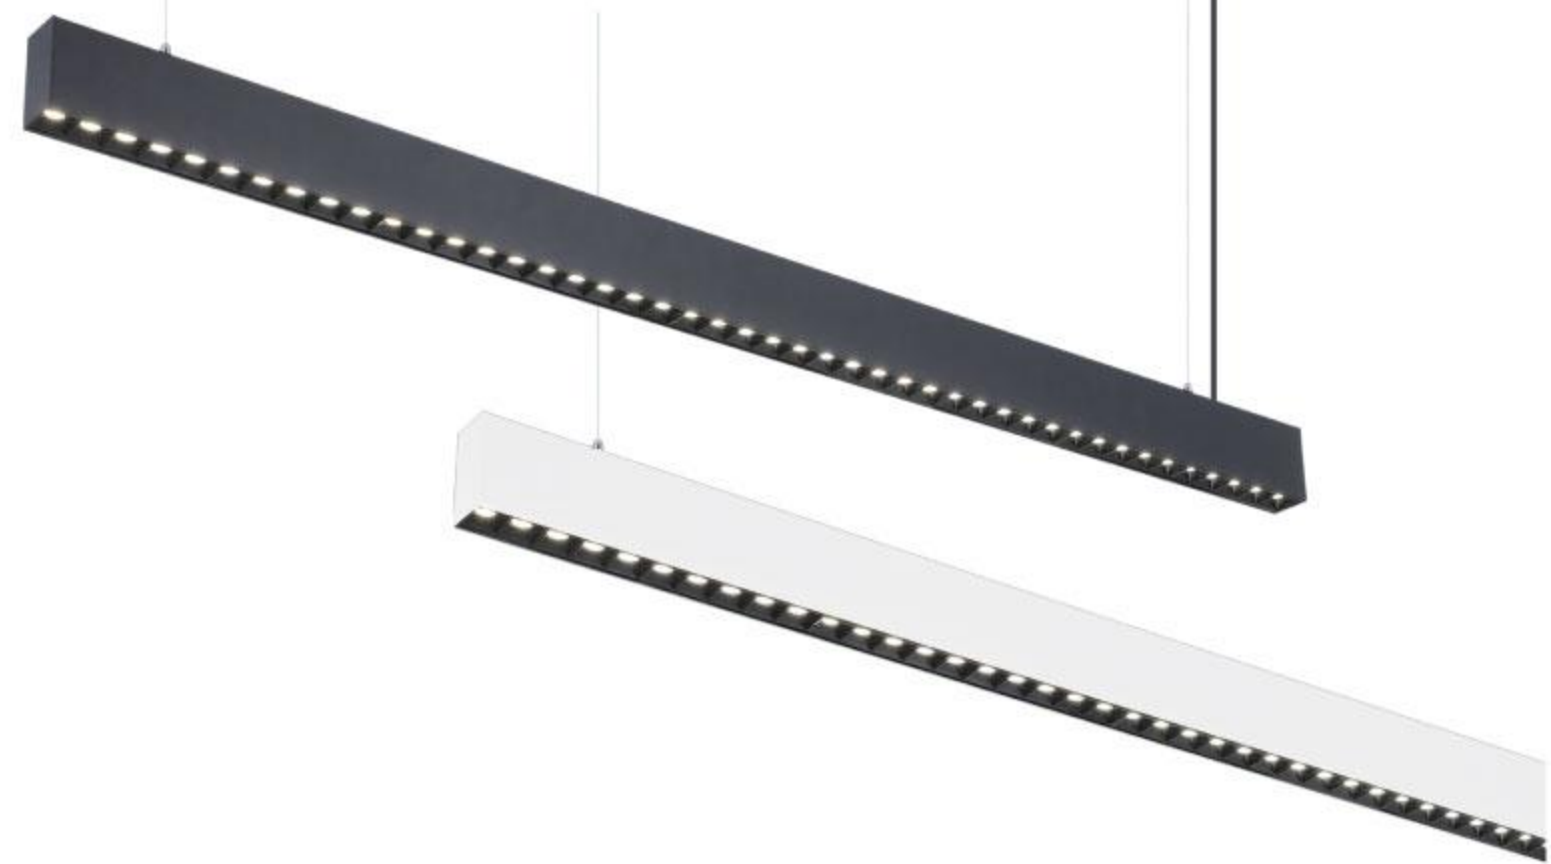

Material : Aluminium

CCT : 3000K / 4000K /

Beam Angle : 120°

Outer Body Color : White / Black

LED : Bridgelux

Input Voltage : 185-265V

DRIVER OPTIONS

SPECIAL ADDITIONAL FEATURES