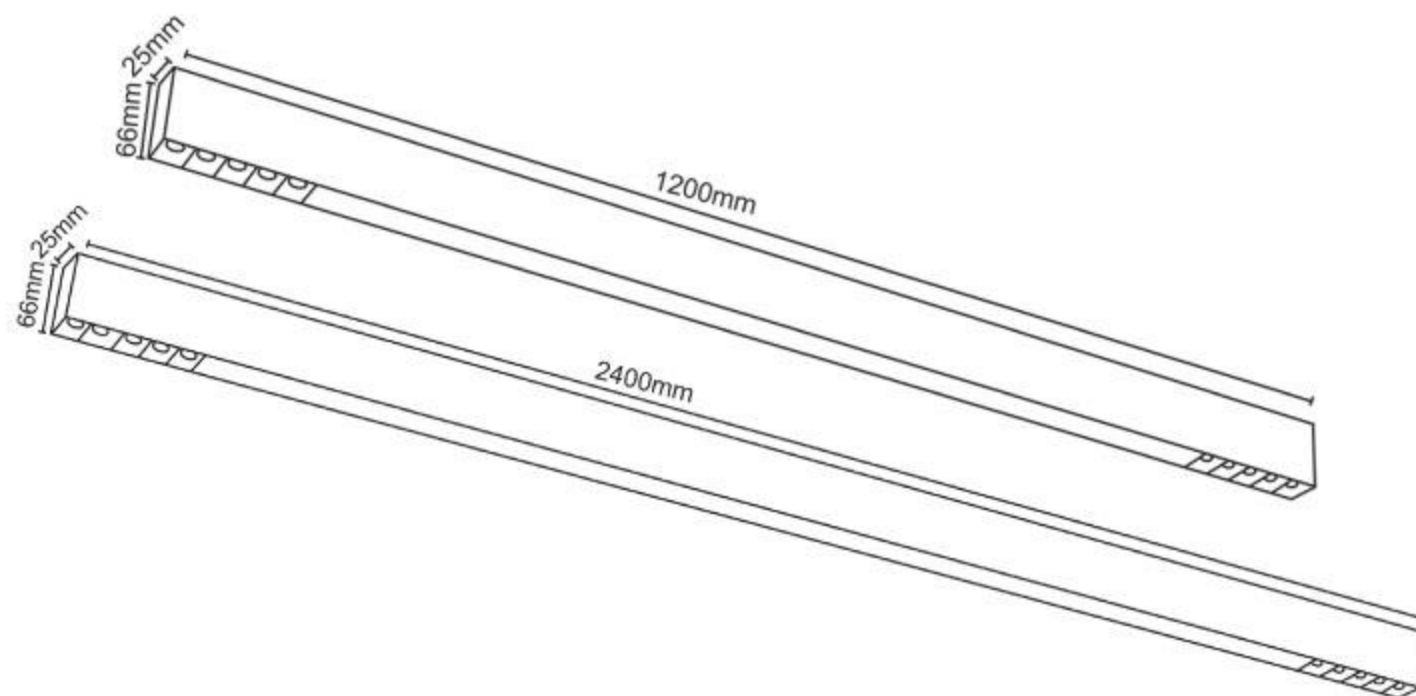

PRODUCT SPECIFICATIONS

Product Type : Hanging / Suspended Light

CRI : 80

Product Name : Drop Light

THD : <15

Product Code : UHLS-42_84-GRL-B

Operating Temperature : -10°C to +60°C

Wattage : 42W / 84W

Material : Aluminium

CCT : 3000K / 4000K /

Beam Angle : 120°

Outer Body Color : White / Black

LED : Bridgelux

Input Voltage : 185-265V

DRIVER OPTIONS

SPECIAL ADDITIONAL FEATURES