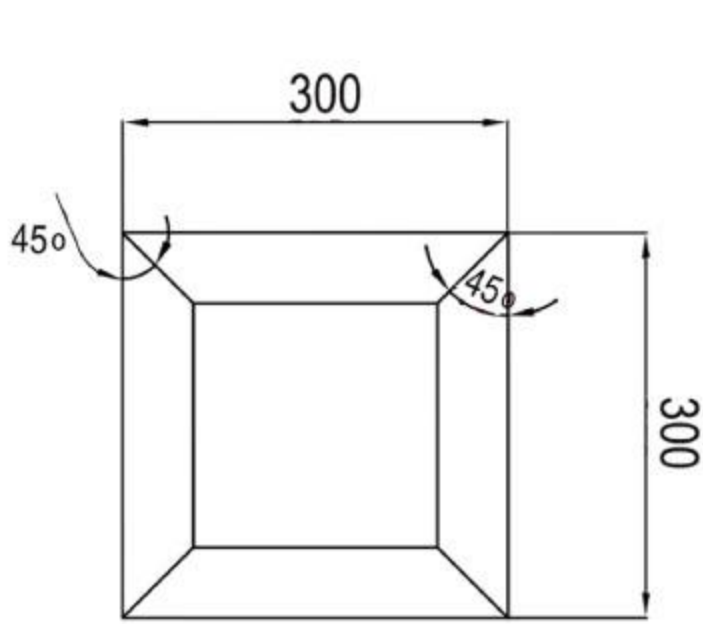

PRODUCT SPECIFICATIONS

Product Type : Hanging / Suspended Light

CRI : 80

Product Name : Drop Light

THD : <15

Product Code : UHLS-SQUARE-300_600

Operating Temperature : -10°C to +60°C

Wattage : 36W / 72W

Material : Aluminium

CCT : 3000K / 4000K / 6000K

Beam Angle : 120°

Outer Body Color : White / Black

LED : CREE / Bridgelux

Input Voltage : 185-265V

DRIVER OPTIONS

SPECIAL ADDITIONAL FEATURES