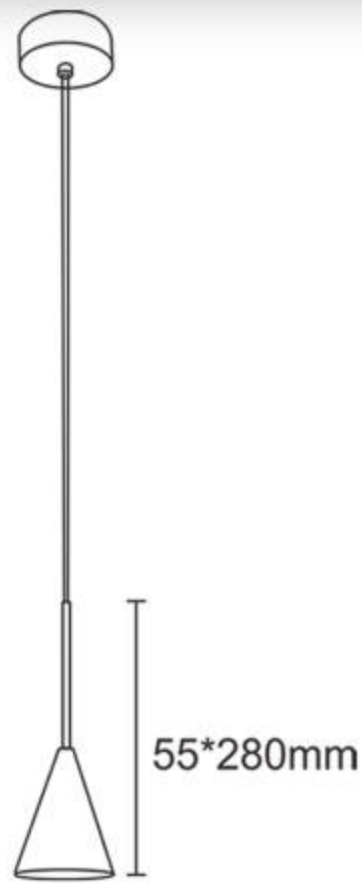

PRODUCT SPECIFICATIONS

Product Type : Hanging / Suspended Light

CRI : 80

Product Name : Drop Light

THD : <15

Product Code : UHLS- 07- 210386

Operating Temperature : -10°C to +60°C

Wattage : 07W

Material : Aluminium

CCT : 3000K / 4000K / 6000K

Beam Angle : 38°

Outer Body Color : Black / Coffee

LED : CREE / Bridgelux

Input Voltage : 185-265V

DRIVER OPTIONS

SPECIAL ADDITIONAL FEATURES