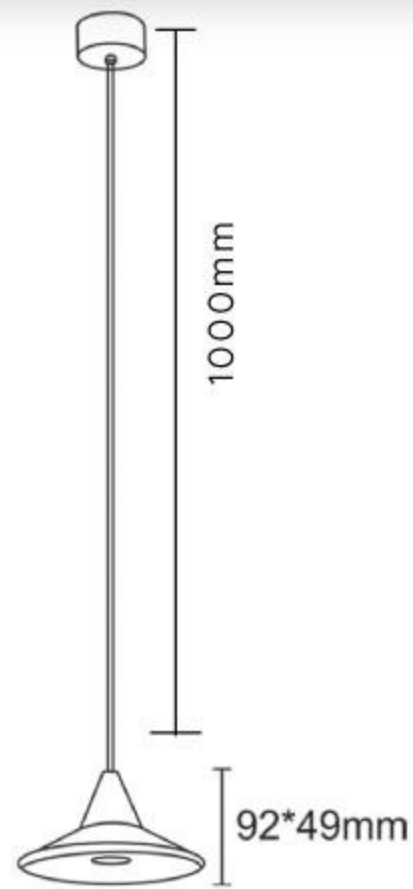

PRODUCT SPECIFICATIONS

Product Type : Hanging / Suspended Light

Product Name : Drop Light

Product Code : UHLS- 09- 210261

Wattage : 09W

CCT : 3000K / 4000K / 6000K

Outer Body Color : Black / Coffee

Input Voltage : 185-265V

CRI : 80

THD : <15

Operating Temperature : -10°C to +60°C

Material : Aluminium

Beam Angle : 38°

LED : CREE / Bridgelux