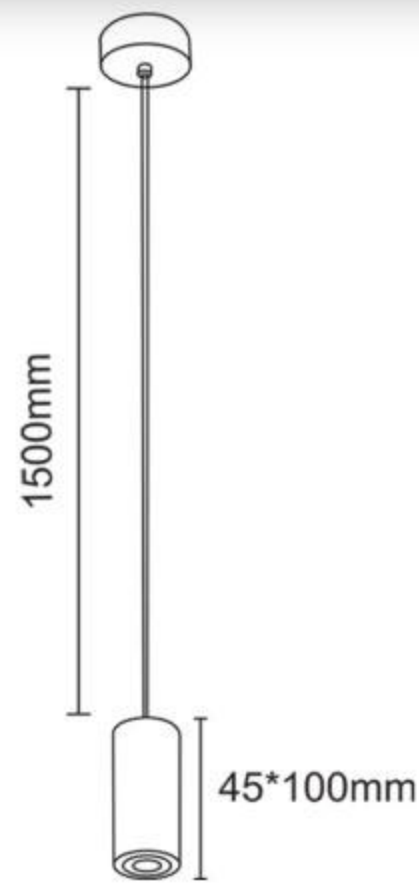

PRODUCT SPECIFICATIONS

Product Type : Hanging / Suspended Light

CRI : 80

Product Name : Drop Light

THD : <15

Product Code : UHLS- 07- 210319

Operating Temperature : -10°C to +60°C

Wattage : 07W

Material : GYPSUM

CCT : 3000K / 4000K / 6000K

Beam Angle : 38°

Outer Body Color : White / Grey

LED : CREE / Bridgelux

Input Voltage : 185-265V

DRIVER OPTIONS

SPECIAL ADDITIONAL FEATURES