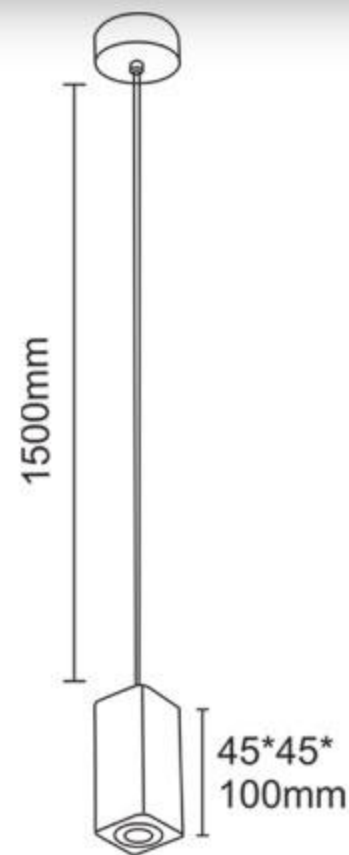

PRODUCT SPECIFICATIONS

Product Type : Hanging / Suspended Light

CRI : 80

Product Name : Drop Light

THD : <15

Product Code : UHLS- 07- 210318

Operating Temperature : -10°C to +60°C

Wattage : 07W

Material : GYPSUM

CCT : 3000K / 4000K / 6000K

Beam Angle : 38°

Outer Body Color : White / Grey

LED : CREE / Bridgelux

Input Voltage : 185-265V

DRIVER OPTIONS

SPECIAL ADDITIONAL FEATURES