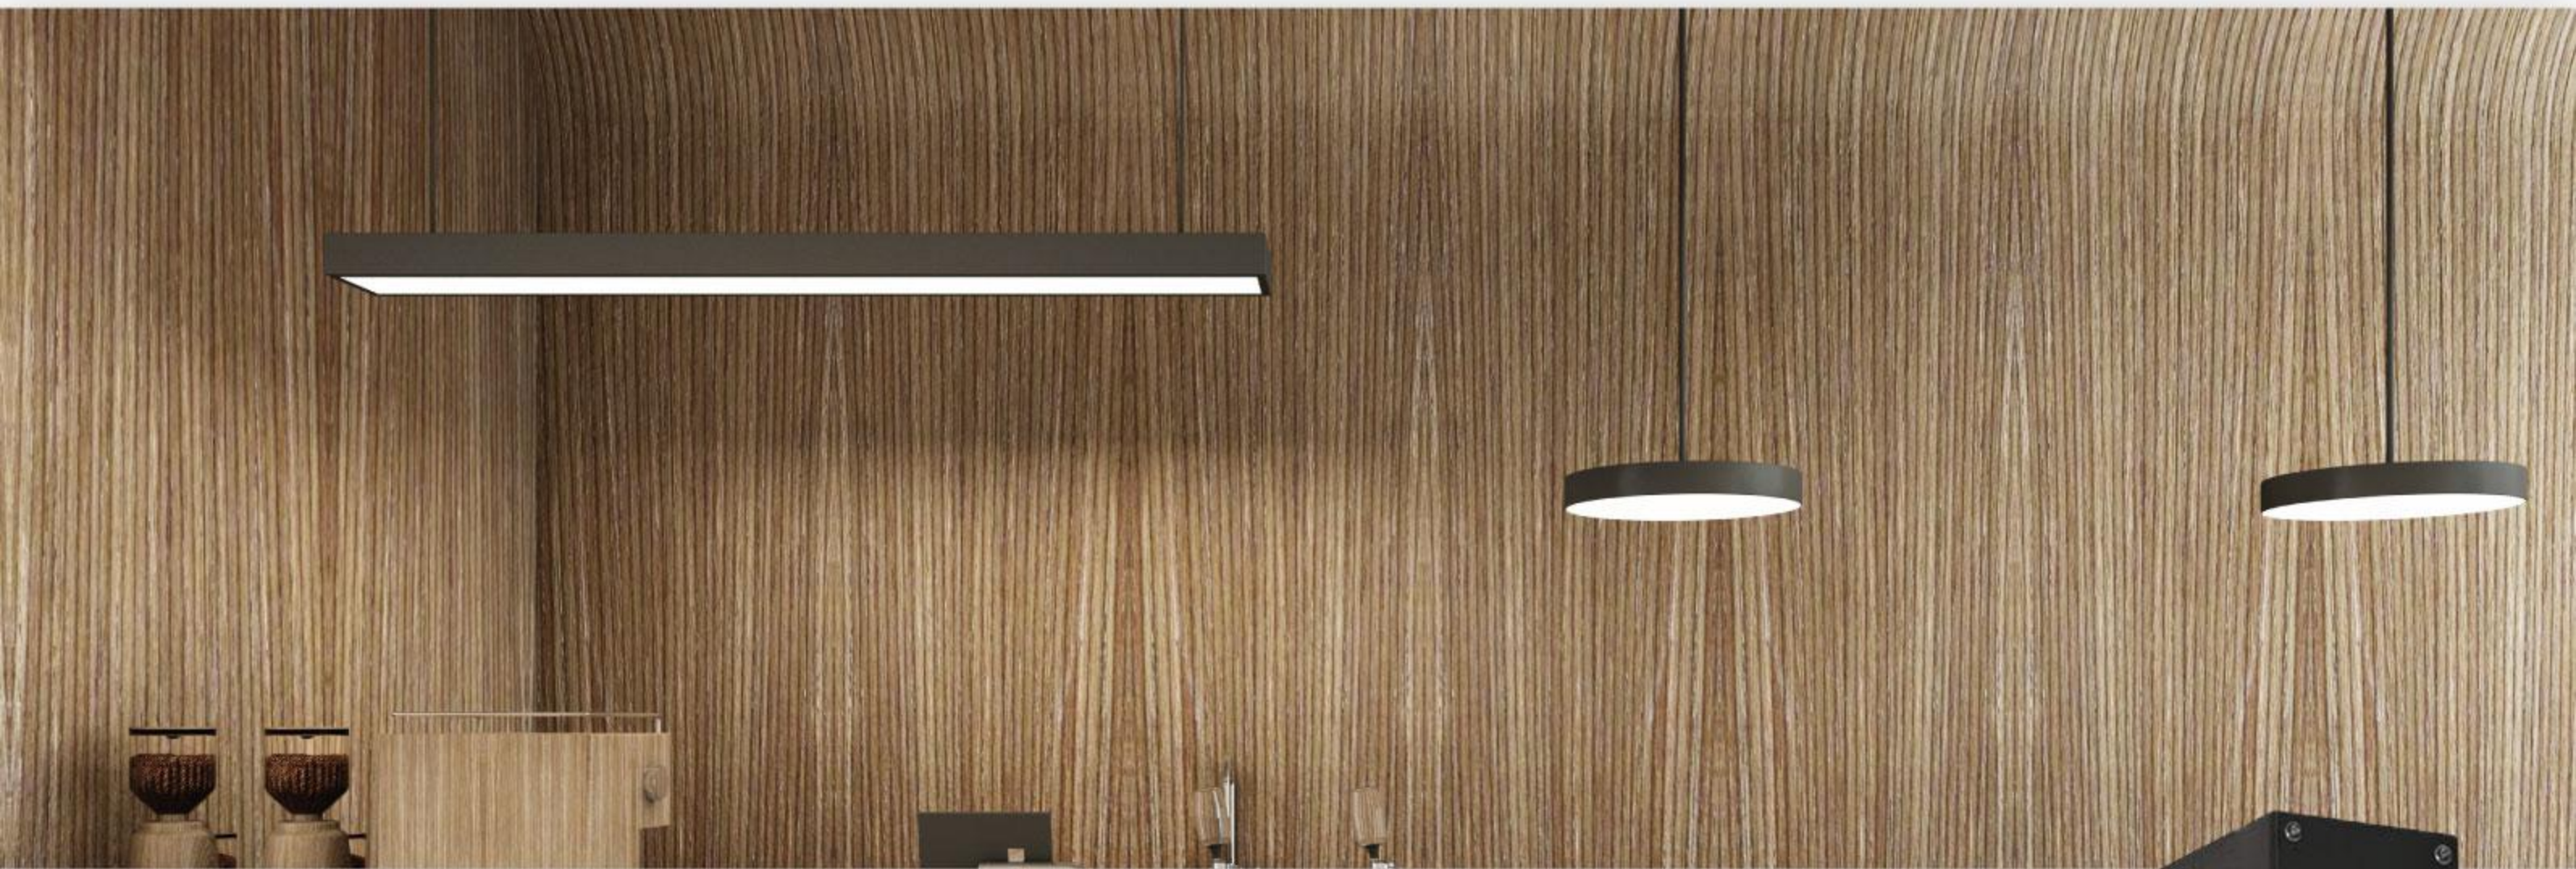

DRIVER OPTIONS

SPECIAL ADDITIONAL FEATURES

PRODUCT SPECIFICATIONS

Product Type : Hanging / Suspended Light

CRI : 80

Product Name : Drop Light

THD : <15

Product Code : UHLS-42-LRHL