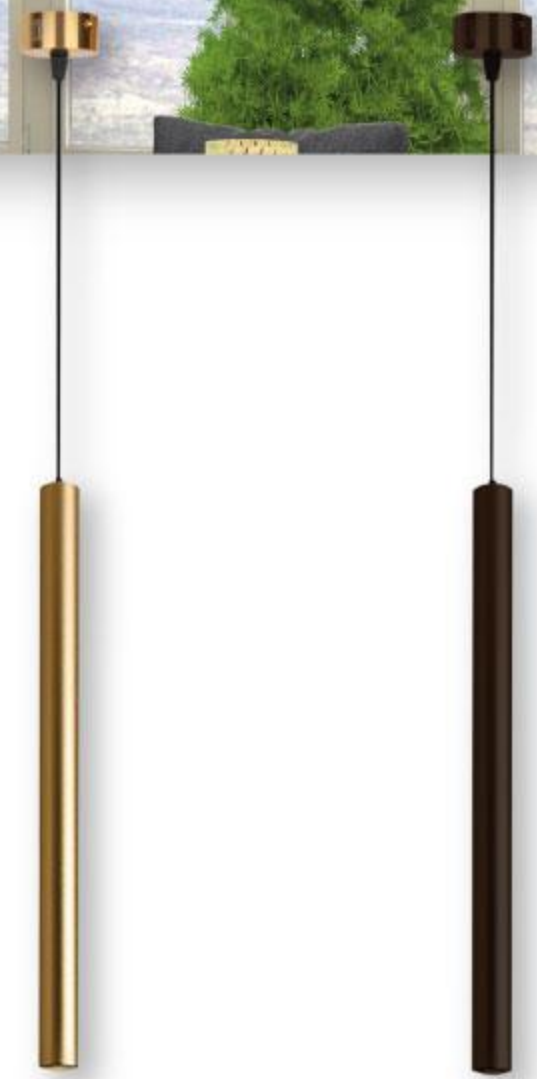

PRODUCT SPECIFICATIONS

Product Type : Hanging / Suspended Light

CRI : 80

Product Name : Drop Light

THD : <15

Product Code : UHLS-07PL-047-C

Operating Temperature : -10°C to +60°C

Wattage : 07W

Material : Aluminium

CCT : 3000K / 4000K / 6000K

Beam Angle : 24°

Outer Body Color : Gold / Black

LED : CREE / Bridgelux

Input Voltage : 185-265V

DRIVER OPTIONS

SPECIAL ADDITIONAL FEATURES