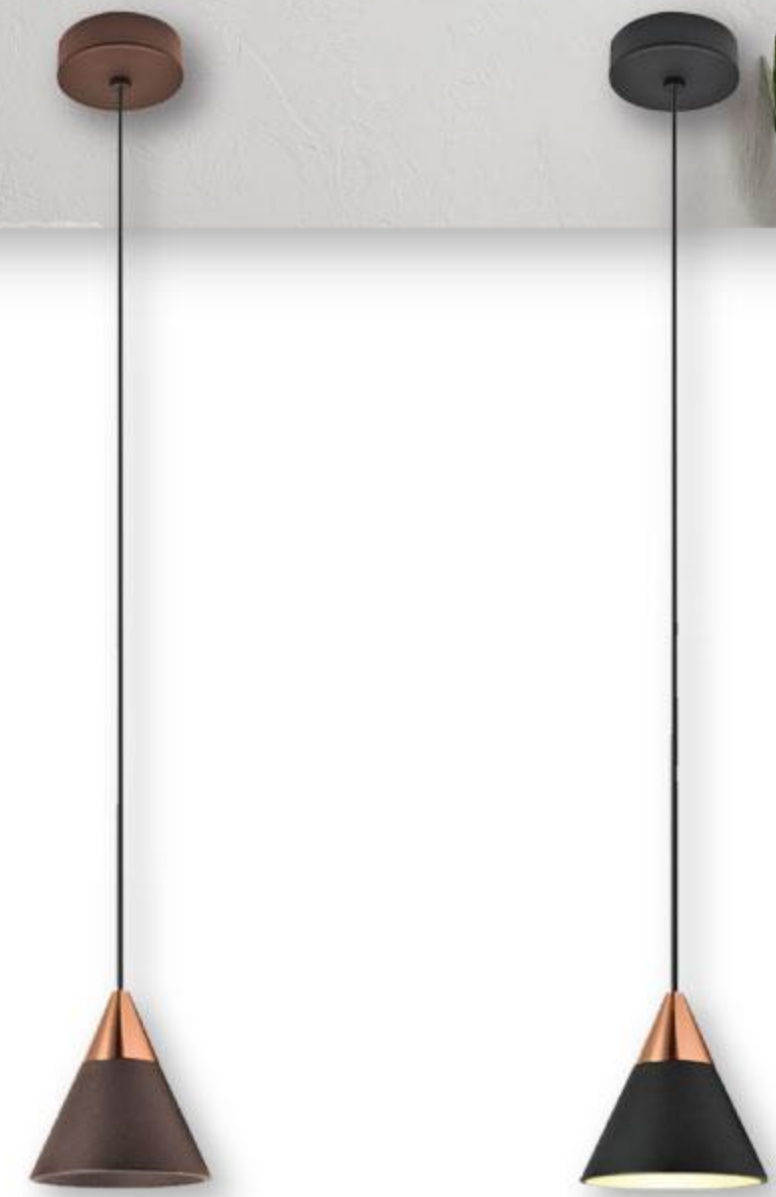

PRODUCT SPECIFICATIONS

Product Type : Hanging / Suspended Light

Product Name : Drop Light

Product Code : UHLS- 09- 210265

Wattage : 09W

CCT : 3000K / 4000K / 6000K

Outer Body Color : Black / Coffee

Input Voltage : 185-265V

CRI : 80

THD : <15

Operating Temperature : -10°C to +60°C

Material : Aluminium

Beam Angle : 38°

LED : CREE / Bridgelux

DRIVER OPTIONS

SPECIAL ADDITIONAL FEATURES