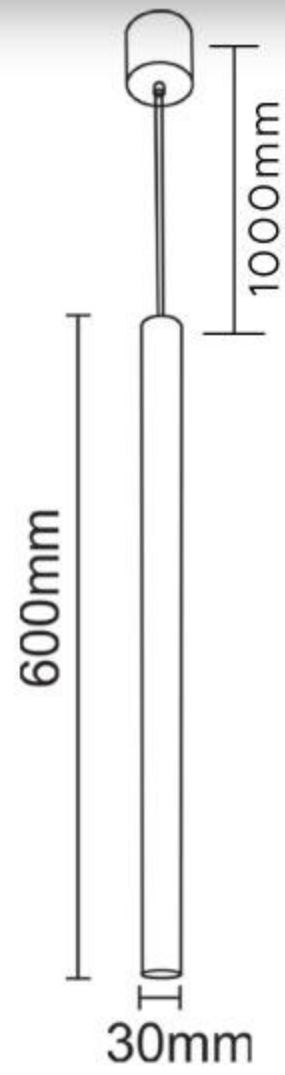

PRODUCT SPECIFICATIONS

Product Type : Hanging / Suspended Light

CRI : 80

Product Name : Drop Light

THD : <15

Product Code : UHLS- 07- LGHL

Operating Temperature : -10°C to +60°C

Wattage : 07W

Material : Aluminium

CCT : 3000K / 4000K / 6000k

Beam Angle : 38°

Outer Body Color : White / Grey

LED : CREE / Bridgelux

Input Voltage : 185-265V

DRIVER OPTIONS

SPECIAL ADDITIONAL FEATURES