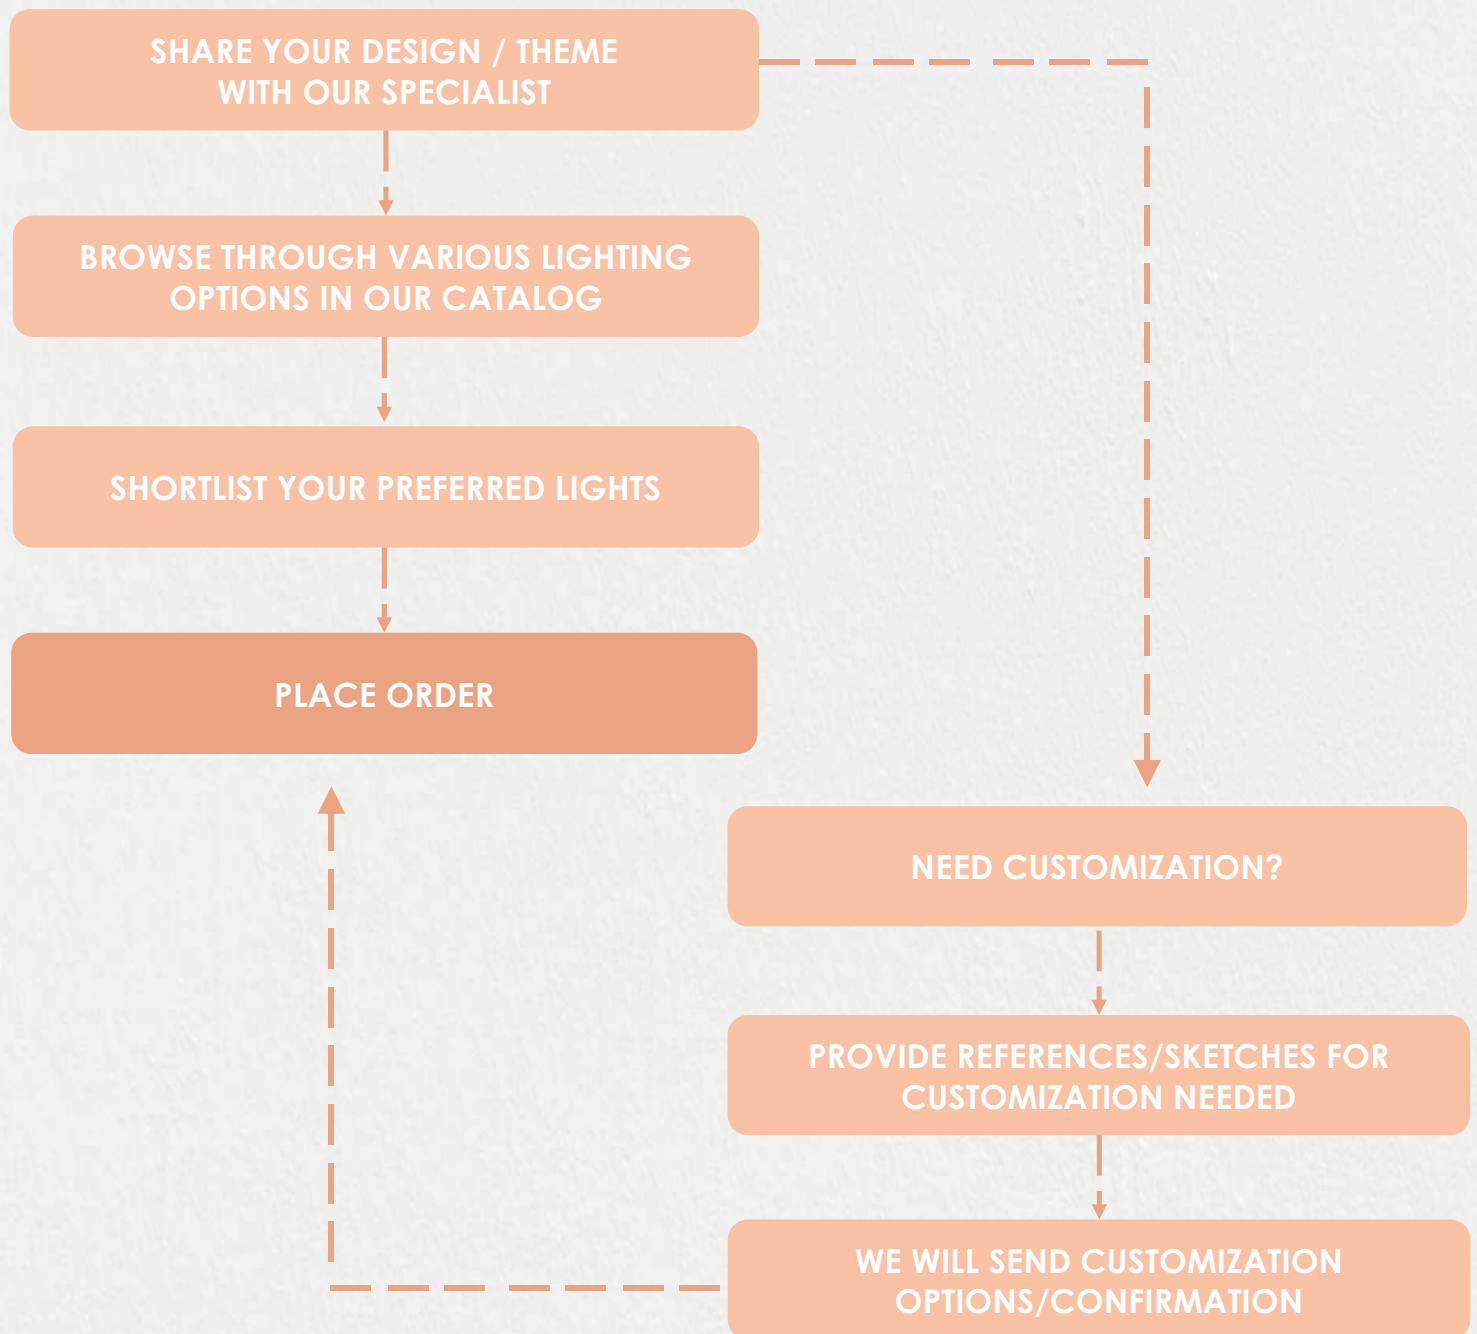

UNISER

**DECORATIVE LUXURY
LIGHTING**

CURATED BY UNISER

CRYSTAL COLLECTION PART-4

TO SELECT THE MOST SUITABLE DECORATIVE LIGHTS FOR YOU

UNISER

TK-P7008 P1

TK-W7008 P1