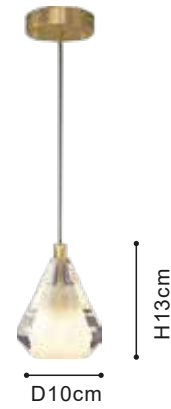

UNISER

TK-P7032
● D10*H15cm

Item No:TK-P7032
Light Source:LED

Color: Chrome
Material:Iron+Crystal

TK-P7033
● D10*H13cm

Item No:TK-P7033

Color: Satin Brass

Light Source: LED