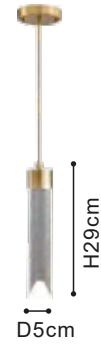

TK-P7001
● D5*H29cm

TK-W7001
● D5*H29cm