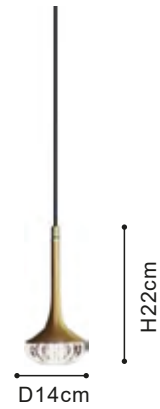

Material:Iron+Crystal

TK-P7040
● D5.3*H29cm

Item No:TK-P7040
Light Source: LED

Color: Satin Brass
Material:Iron+Crystal

TK-P7041
● D14*H22cm

Item No:TK-P7041

Color: Satin Brass

Light Source: LED