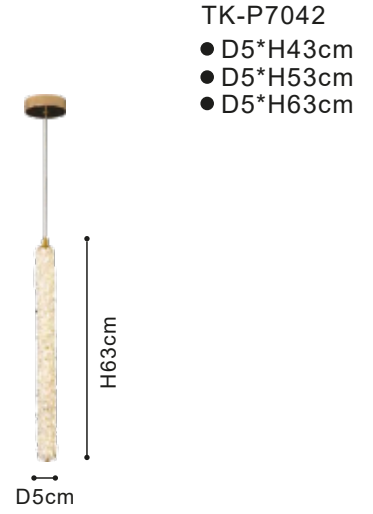

Item No:TK-P7042

Color: Satin Brass

Light Source:LED

Material:Iron+Acrylic