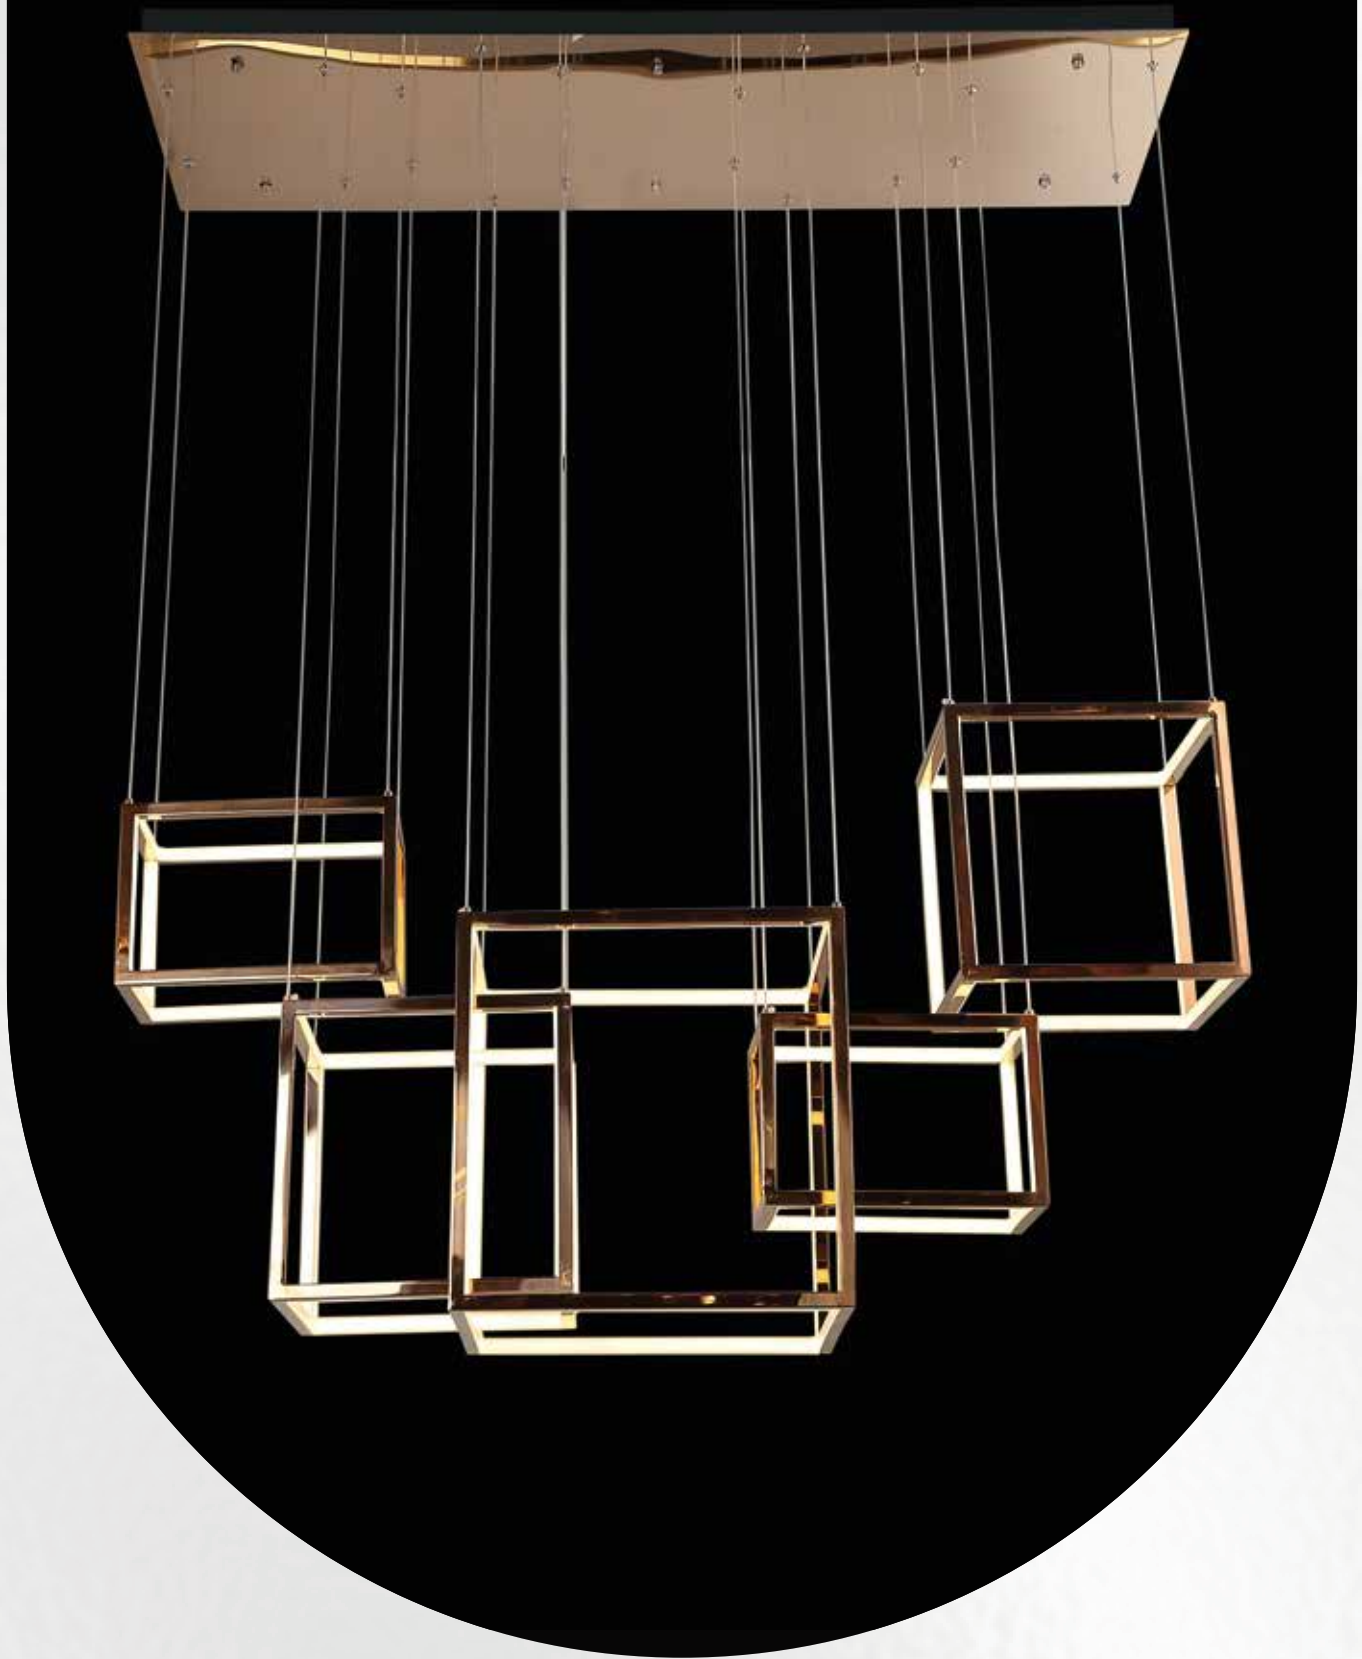

MODEL	TDL-01-010
FINISH	ROSE GOLD
LAMP	3 IN 1 LED
SIZE	L 1200mm x W 400mm
MATERIAL	SS + ACRYLIC
MRP	₹ 81,875/-