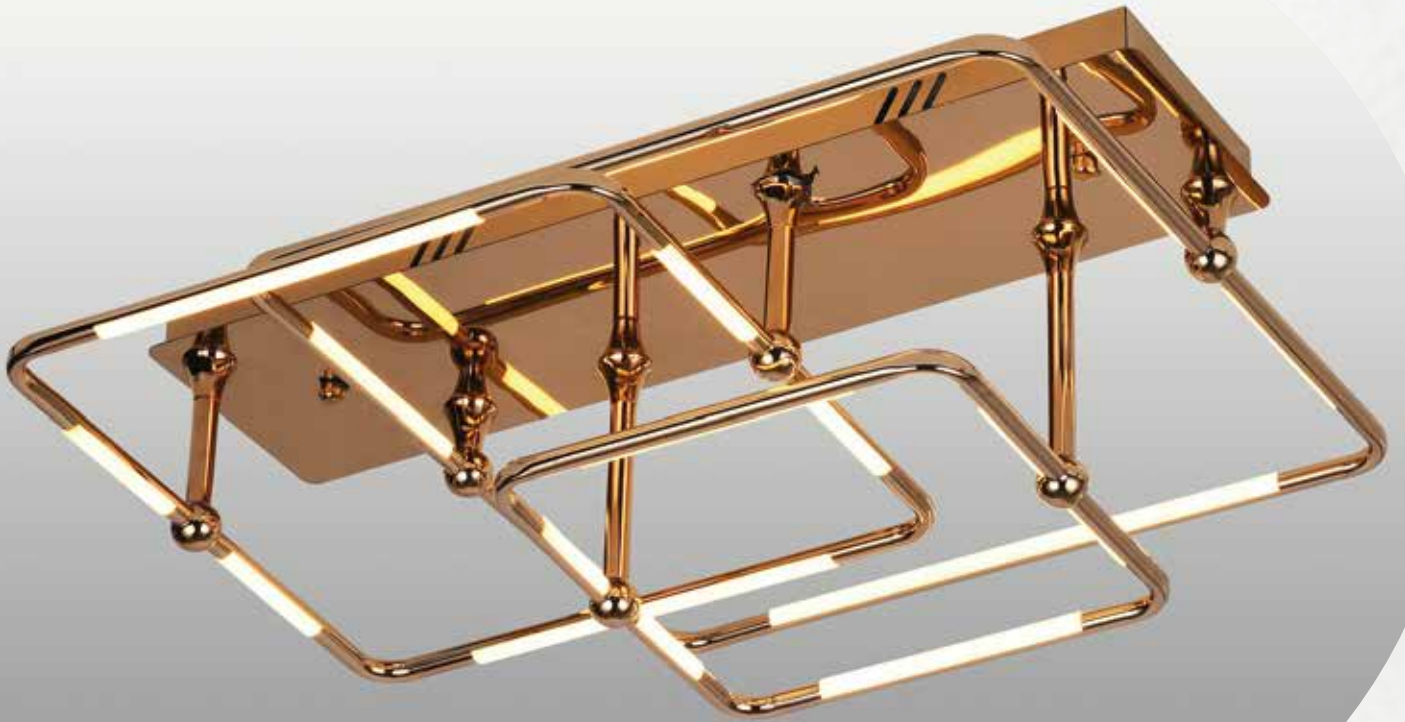

MODEL	TCL-01-005
FINISH	ROSE GOLD
LAMP	3 IN 1 DIMMABLE + REMOTE
SIZE	H 800mm x D 400mm
MATERIAL	SS + ACRYLIC
MRP	₹ 27,500/-

UNISER