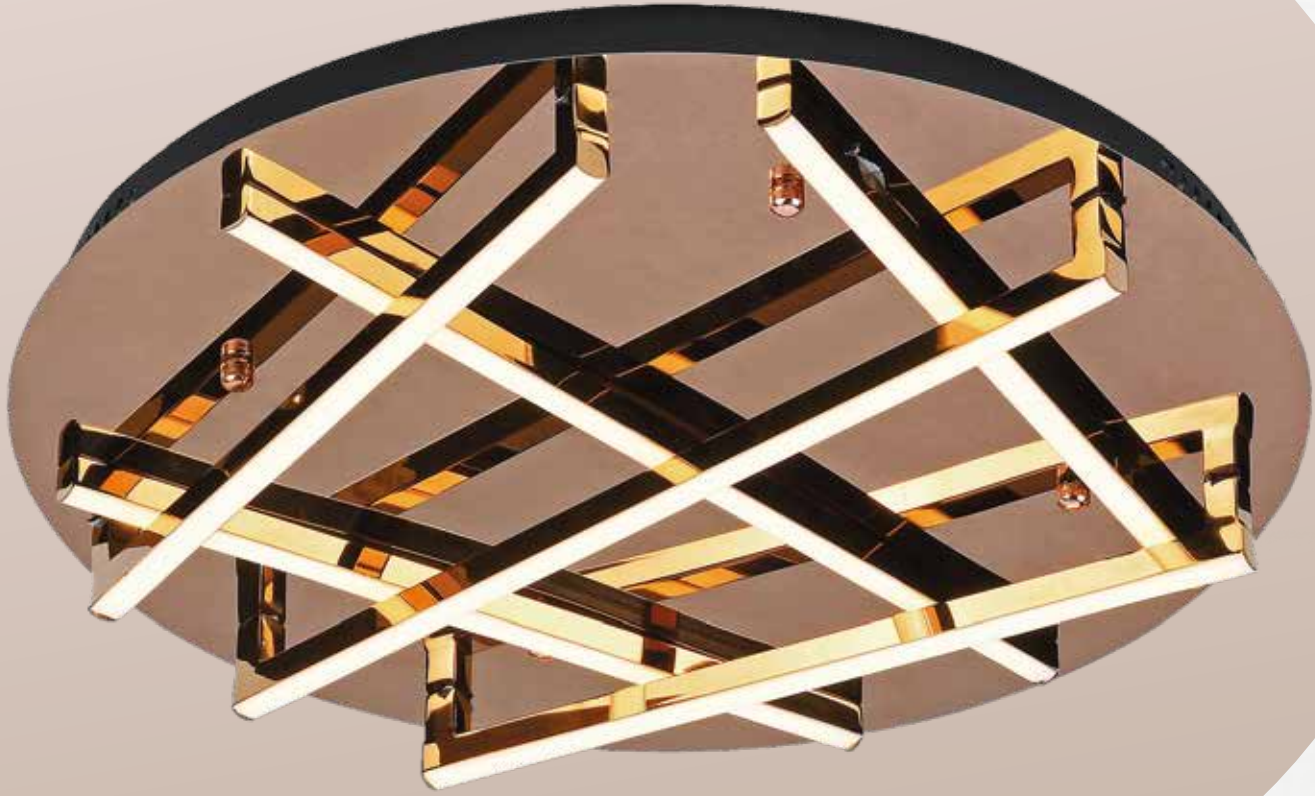

MODEL	TCL-01-006
FINISH	ROSE GOLD
LAMP	3 IN 1 DIMMABLE + REMOTE
SIZE	D 550mm
MATERIAL	SS + ACRYLIC
MRP	₹ 21,875/-

UNISER