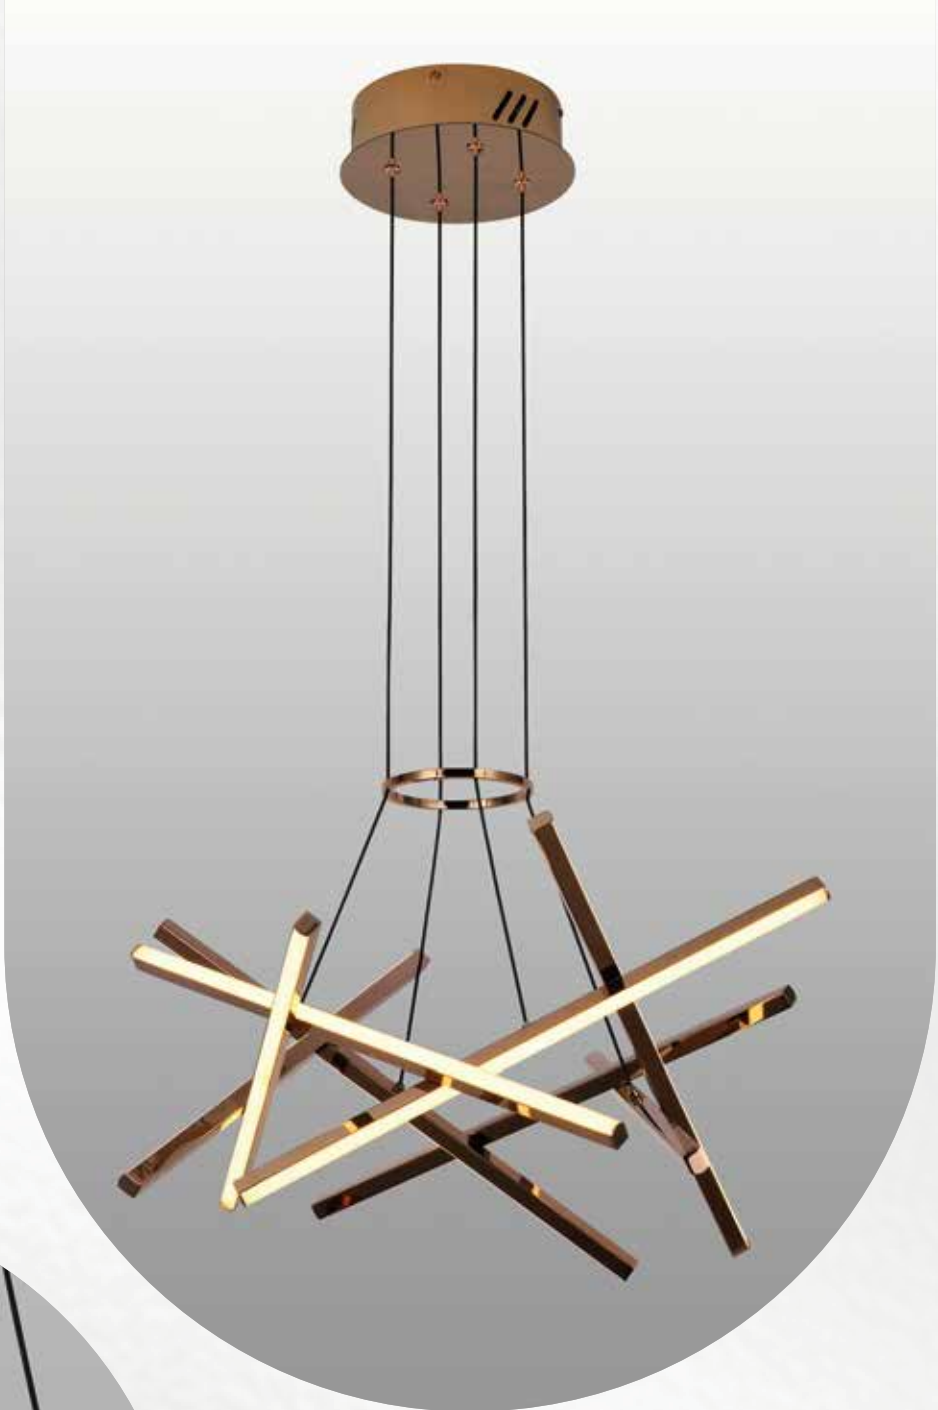

MODEL	TCH-01-033
FINISH	ROSE GOLD
LAMP	3 IN 1 DIMMABLE + REMOTE
SIZE	D 600mm
MATERIAL	SS + ACRYLIC
MRP	₹ 41,250/-