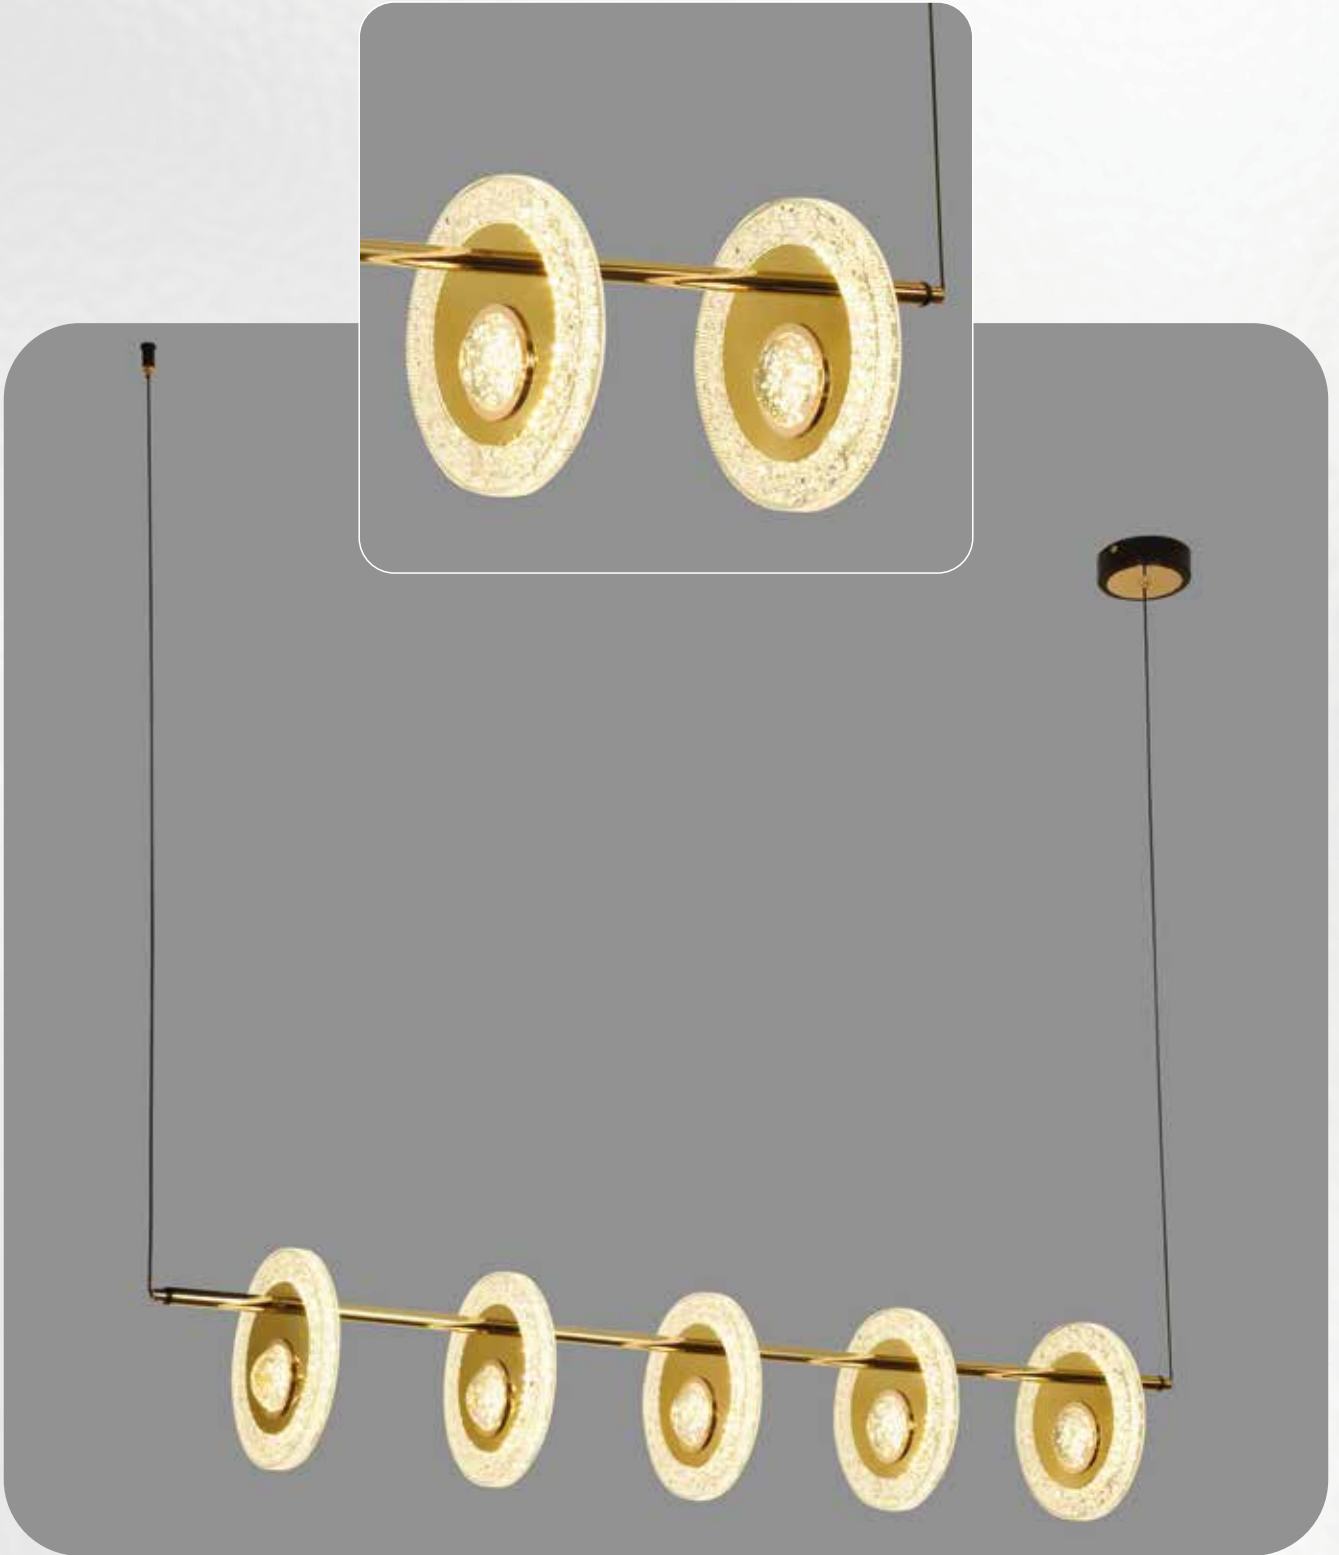

MODEL	TDL-01-022
FINISH	FRENCH GOLD
LAMP	3000k LED * 70W
SIZE	L 1100mm
MATERIAL	SS + ACRYLIC
MRP	₹ 21,875/-