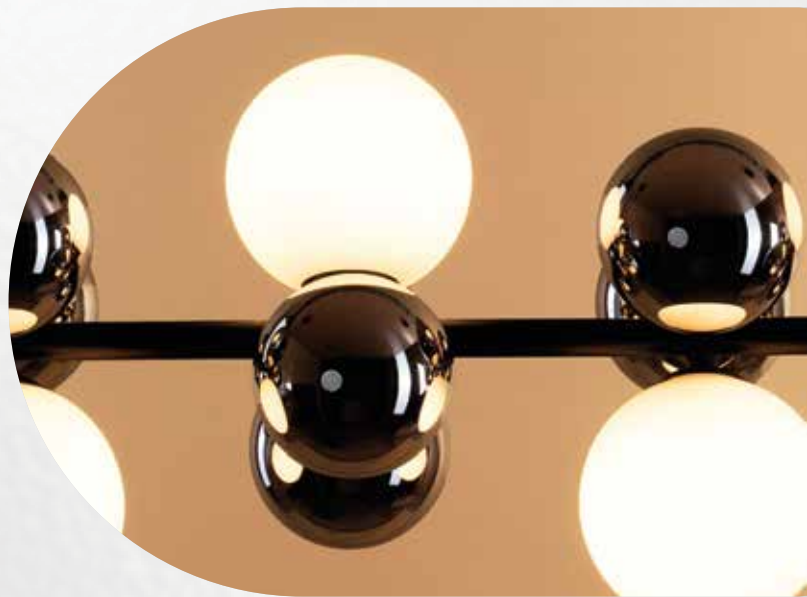

<b>MODEL</b>	<b>TDL-01-012</b>
<b>FINISH</b>	<b>ROSE GOLD</b>
<b>LAMP</b>	<b>3 IN 1 DIMMABLE + REMOTE</b>
<b>SIZE</b>	<b>L 1200mm</b>
<b>MATERIAL</b>	<b>SS + ACRYLIC</b>
<b>MRP</b>	<b>₹ 38,125/-</b>

MODEL	TDL-01-013
FINISH	ANTIQUE GOLD + MILKY
LAMP	G9 * 10nos
SIZE	L 1200mm x W 350mm x H 300mm
MATERIAL	METAL + GLASS
MRP	₹ 13,750/-