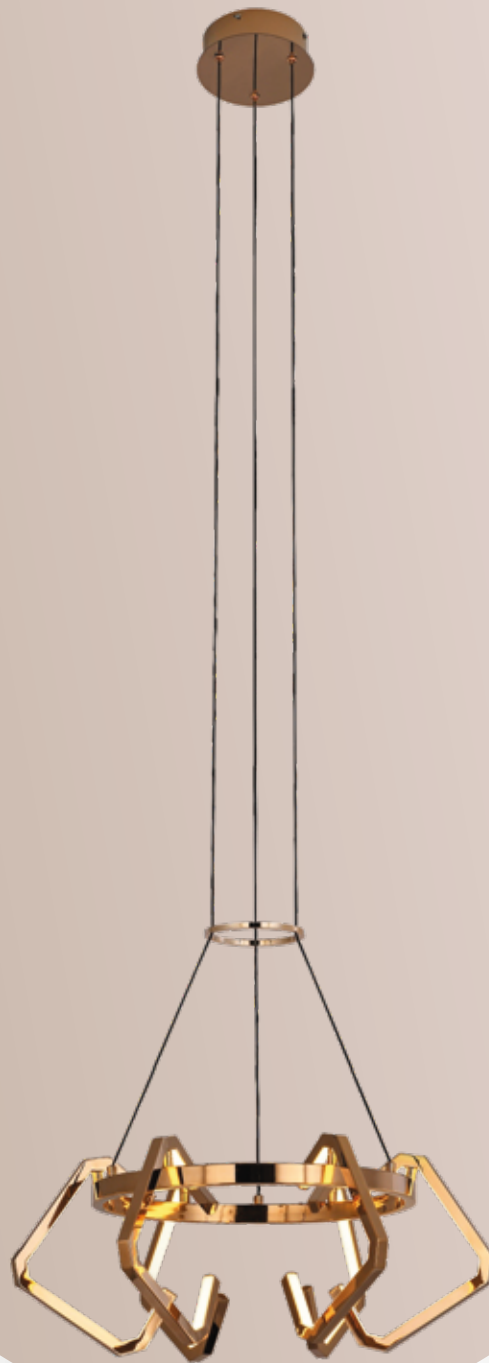

MODEL	TCH-01-032
FINISH	ROSE GOLD
LAMP	3 IN 1 DIMMABLE + REMOTE
SIZE	D 650mm
MATERIAL	SS + ACRYLIC
MRP	₹ 48,750/-

UNISER