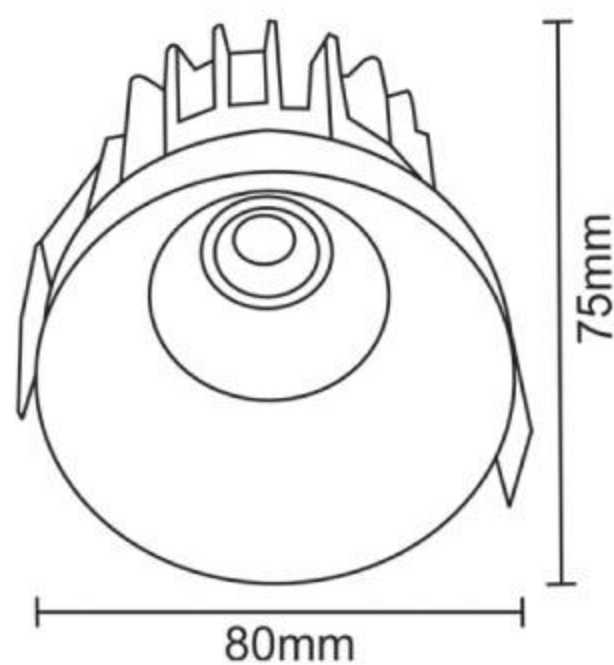

CutOut-68mm

CutOut-68mm

PRODUCT SPECIFICATIONS

Product Type : Recessed Downlights

Inner Color : White / Black

Product Name : Concealed Downlight

CRI : >80

Product Code : UHLS-9-14 CDCOB-03-CREE-DL

THD : <15

Wattage : 09W / 14W

Operating Temperature : -10°C to +60°C

CCT : 3000K / 4000K / 6000K

Material : Aluminium

Outer Body Color : White / Black

Beam Angle : 38°

Input Voltage : 185-265V