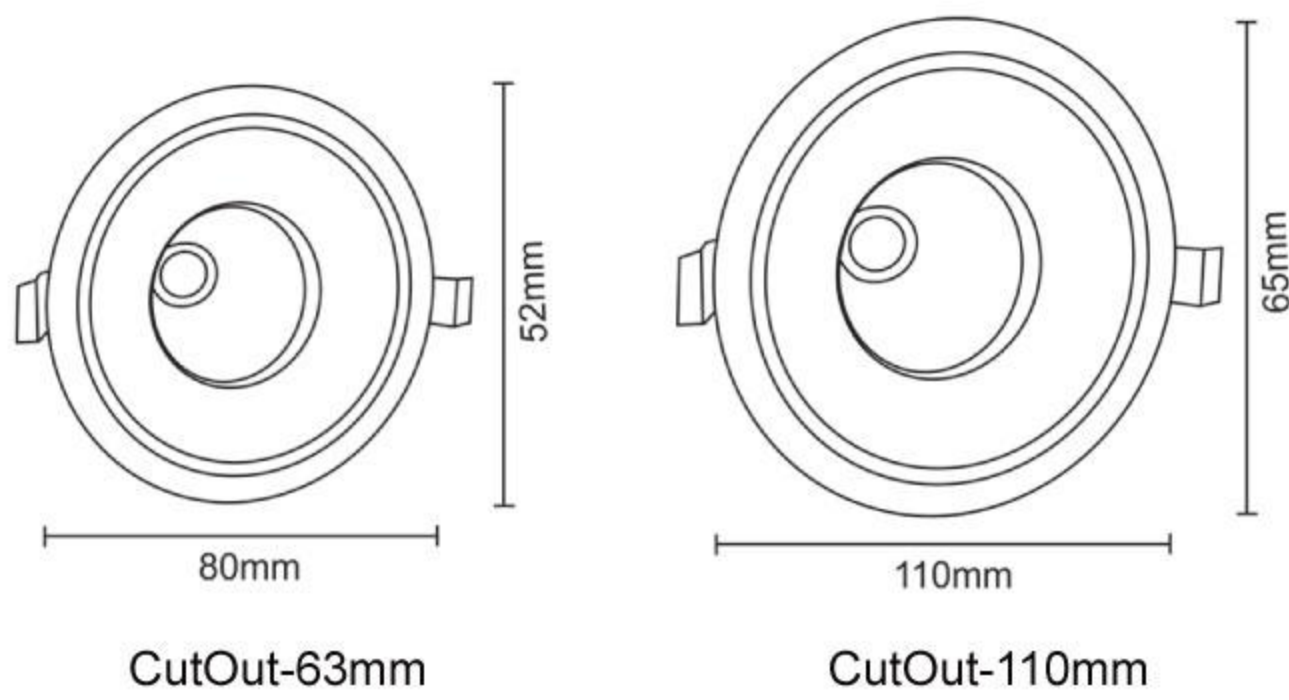

PRODUCT SPECIFICATIONS

Product Type : Recessed Downlights

Inner Color : Black / White

Product Name : Concealed Curve Space Downlight

CRI : >80

Product Code : UHLS-07_14-CDCOB-06-DL

THD : <15

Wattage : 7W / 14W

Operating Temperature : -10°C to +60°C

CCT : 3000K / 4000K / 6000K

Material : Aluminium

Outer Body Color : Black / White

Beam Angle : 38°

Input Voltage : 185-265V

LED : CREE / Bridgelux

DRIVER OPTIONS

SPECIAL ADDITIONAL FEATURES