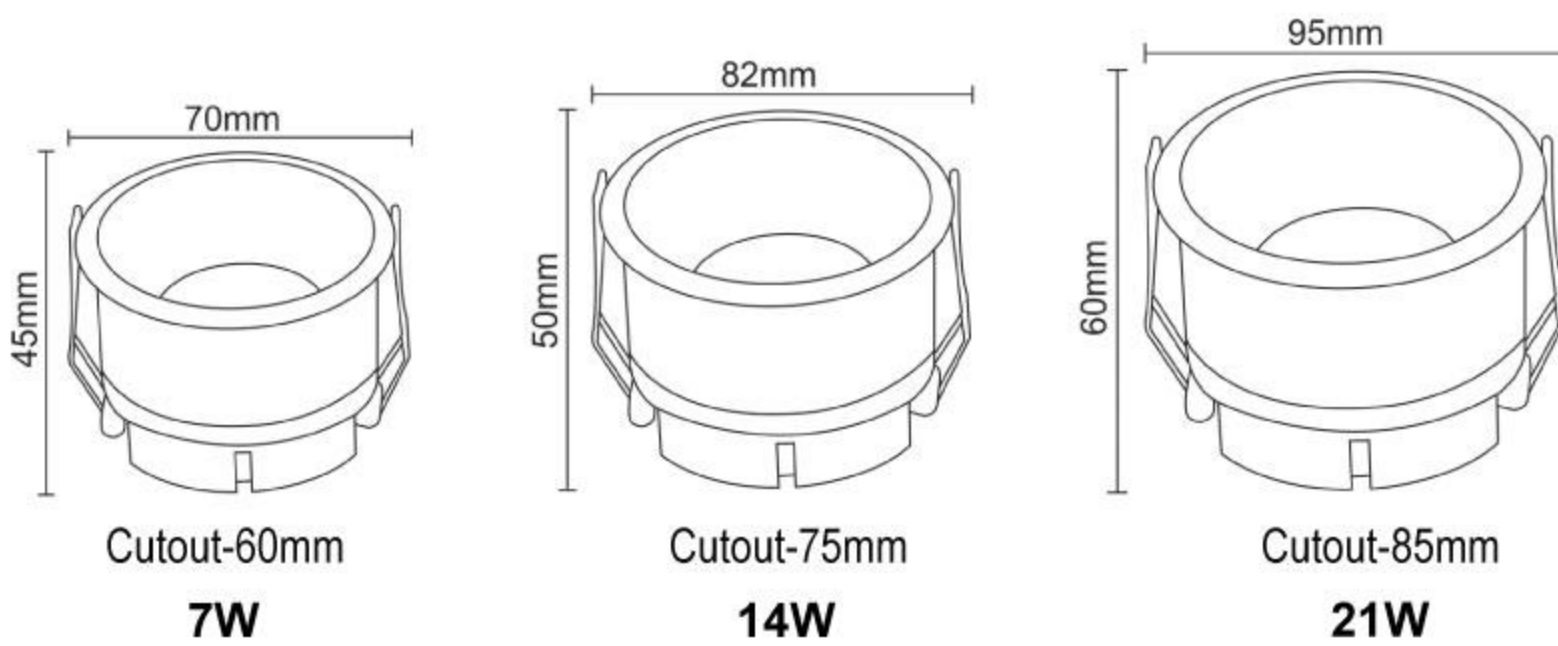

PRODUCT SPECIFICATIONS

Product Type : Recessed Downlights

Product Name : Fixed Gunmetal Downlight

Product Code : UHLS-07_14_21-CROOK

Wattage : 07W / 14W / 21W

CCT : 3000K / 4000K / 6000K

Outer Body Color : White / Black

Input Voltage : 185-265V

Reflector: Gun Metal

CRI : >80

THD : <15

Operating Temperature : -10°C to +60°C

Material : Aluminium

Beam Angle : 60°

LED : Bridgelux / CREE

DRIVER OPTIONS

SPECIAL ADDITIONAL FEATURES