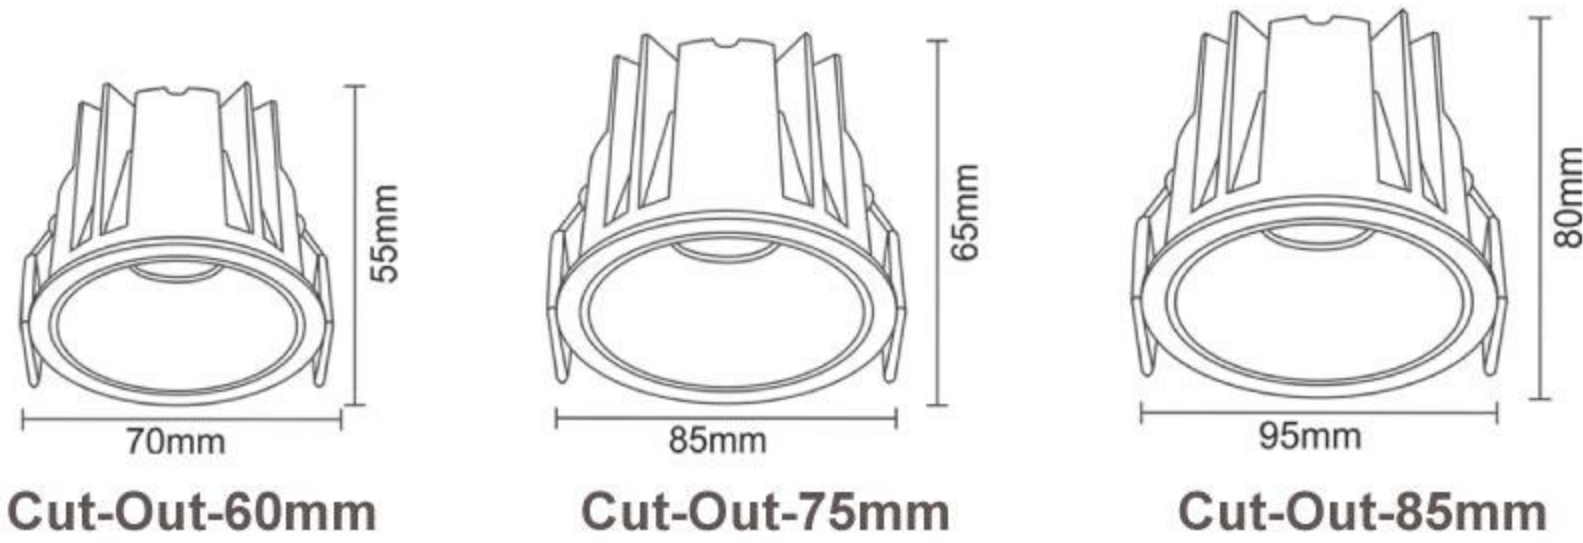

PRODUCT SPECIFICATIONS

Product Type : Recessed Downlights	Reflector : Gun Black / Matte Black / Matte Gold / RoseGold / Matte White / Crome
Product Name : Concealed Downlight	CRI : >80
Product Code : UHLS-07-14-21 CDCOB	THD : <15
Wattage : 07W / 14W / 21W	Operating Temperature : -10°C to +60°C
CCT : 3000K / 4000K / 6000K	Material : Aluminium
Outer Body Color : White / Black	Beam Angle : 40°
Input Voltage : 185-265V	LED : CREE / Bridgelux

DRIVER OPTIONS

SPECIAL ADDITIONAL FEATURES