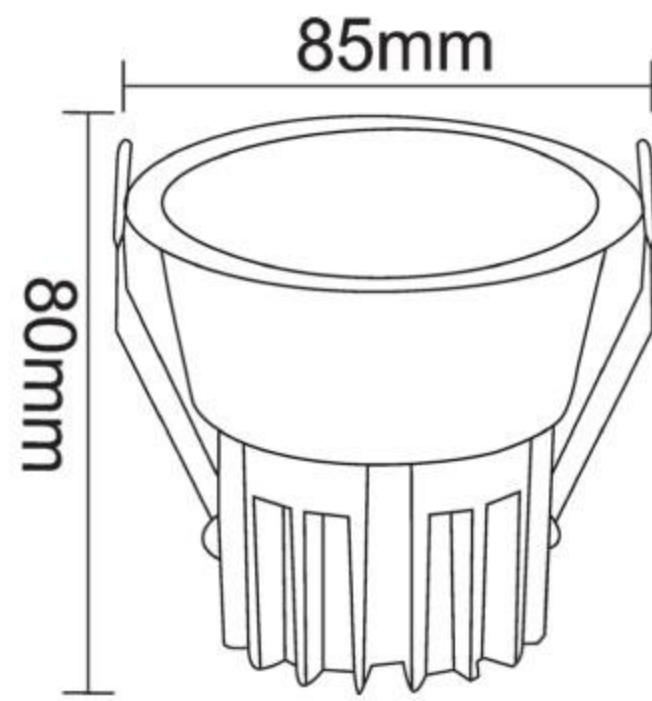

PRODUCT SPECIFICATIONS

Product Type : Recessed Downlights

Product Name : Concealed Downlight

Product Code : UHLS-07-14-DELTA

Wattage : 7W / 14W

CCT : 3000K / 4000K / 6000K

Outer Body Color : Black / White

Input Voltage : 185-265V

Reflector : Gun Black / Matte Black / Matte Gold / RoseGold /
Matte White / Chrome

CRI : >80

THD : <15

Operating Temperature : -10°C to +60°C

Material : Aluminium

Beam Angle : 40°

LED : Osram / CREE / Bridgelux

DRIVER OPTIONS

SPECIAL ADDITIONAL FEATURES