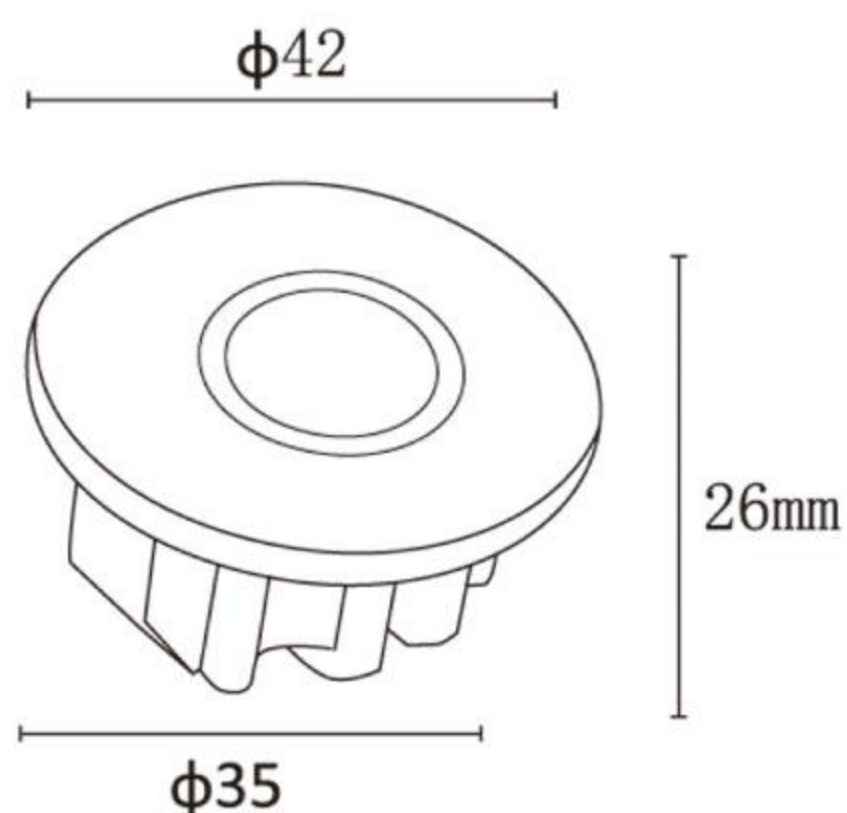

PRODUCT SPECIFICATIONS

Product Type : Foot Light

Product Name : Footlight FL 07 series

Product Code : UHLS-03-FL-07-D

Wattage : 03W

CCT : 3000K

Body Color : Black / White

Input Voltage : 185-265V

Inner Body Colour : Black / White

CRI : >80

THD : <15

Operating Temperature: -10°C to +60°C

Material : Aluminium

Beam Angle : 38°

LED : Osram / CREE / Bridgelux

DRIVER OPTIONS

SPECIAL ADDITIONAL FEATURES