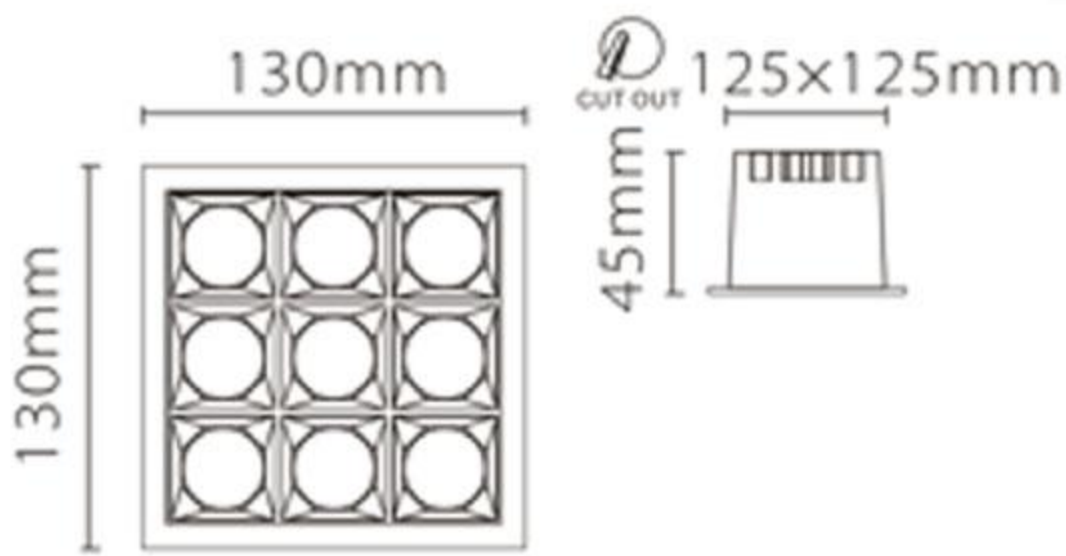

PRODUCT SPECIFICATIONS

Product Type : Recessed Downlights

Product Name : Matrix 3x3

Product Code : UHLS-40-MATRIX-DL

Wattage : 40W

CCT : 3000K / 4000K / 6000K

Outer Body Color : White / Black

Input Voltage : 185-265V

Inner Color : GunMetal

CRI : > 80

THD : <15

Operating Temperature : -10°C to +60°C

Material : Aluminium

Beam Angle : 38°

LED : CREE / Bridgelux

DRIVER OPTIONS

SPECIAL ADDITIONAL FEATURES