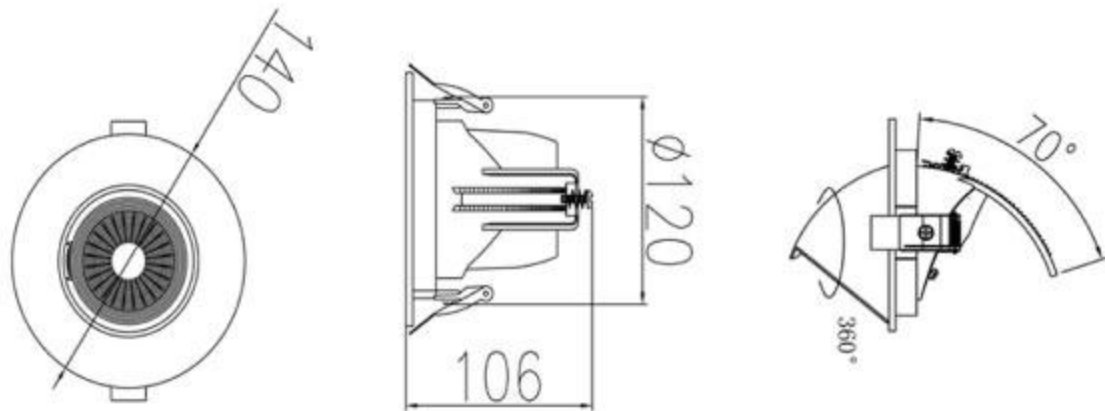

PRODUCT SPECIFICATIONS

Product Type : Recessed Downlights

Product Name : Zoom Downlight

Product Code : UHLS-30-ZOOM

Wattage : 30W

CCT : 3000K / 4000K / 6000K

Outer Body Color : White

Input Voltage : 185-265V

Lumens : 3600LM/ Watt

Inner Color : White

CRI : 80

THD : <15

Operating Temperature : -10°C to +60°C

Material : Aluminium

Beam Angle : 38°

LED : CREE

DRIVER OPTIONS

SPECIAL ADDITIONAL FEATURES