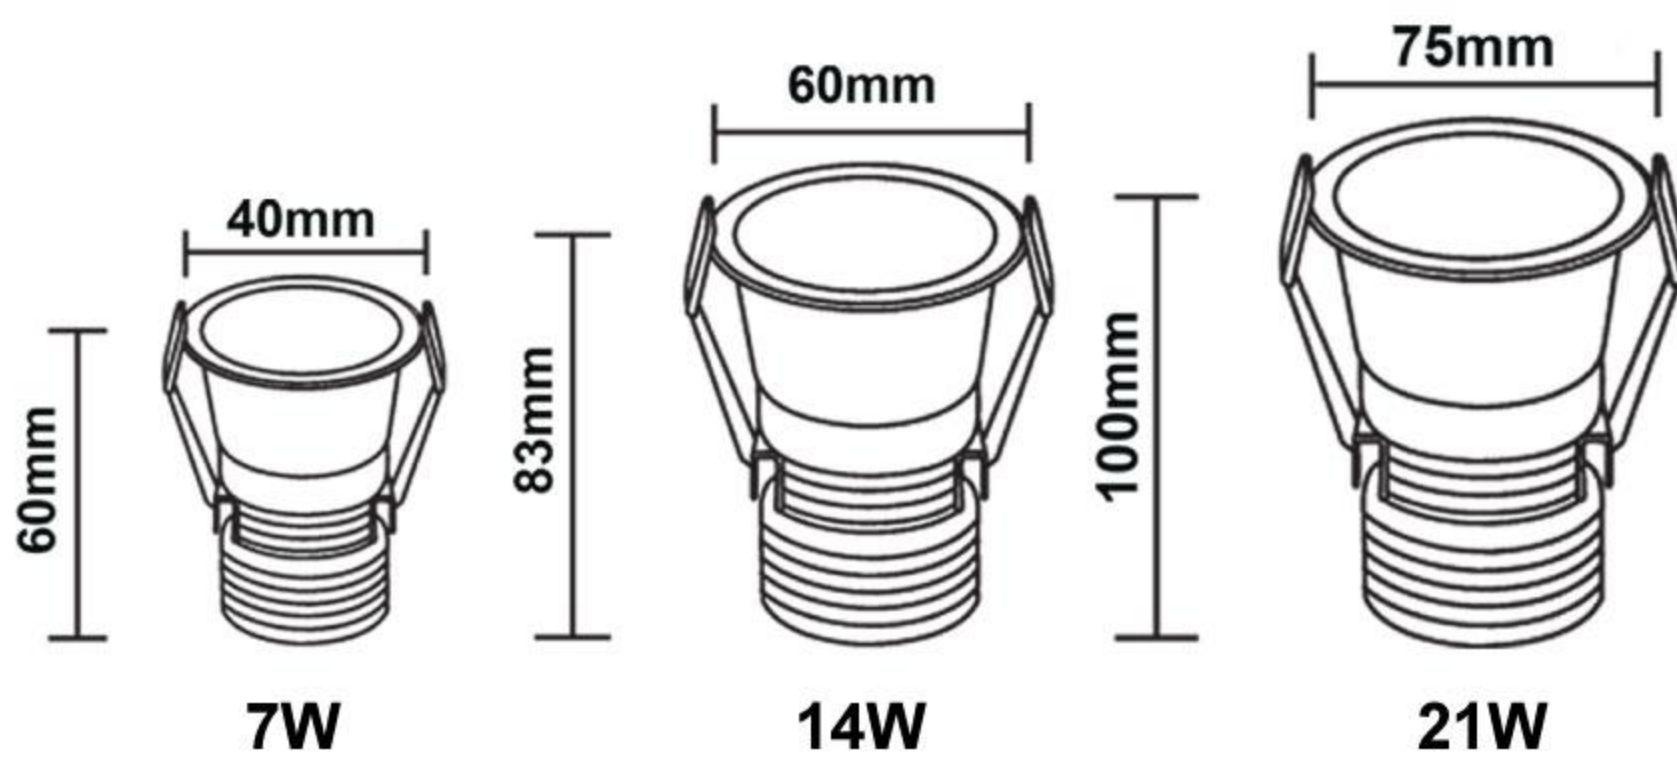

PRODUCT SPECIFICATIONS

Product Type : Recessed Downlights

Inner Color : White / Black

Product Name : Concealed Downlight 333

CRI : >80

Product Code : UHLS-07W_14W_21W-CDCOB-333

THD : <15

Wattage : 07W / 14W / 21W

Operating Temperature : -10°C to +60°C

CCT : 3000K / 4000K / 6000K

Material : Aluminium

Outer Body Color : White / Black

Beam Angle : 40°

Input Voltage : 185-265V

LED : CREE / Bridgelux

DRIVER OPTIONS

SPECIAL ADDITIONAL FEATURES