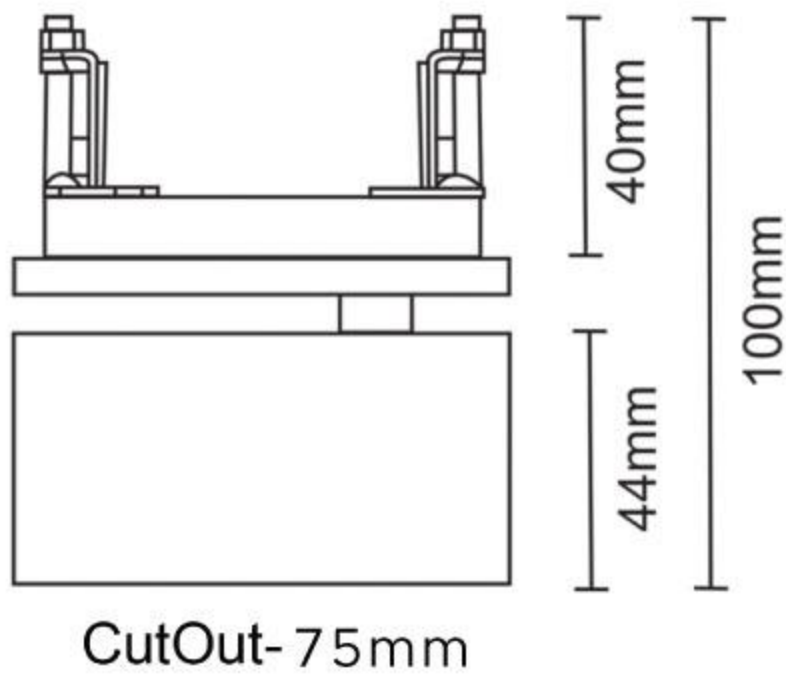

PRODUCT SPECIFICATIONS

Product Type : Recessed Downlights

Reflector : White / Black

Product Name : Concealed Surface- Look Downlight

CRI : >80

Product Code : UHLS-14-CDCOB-3514-DL

THD : <15

Wattage : 14W

Operating Temperature : -10°C to +60°C

CCT : 3000K / 4000K / 6000K

Material : Aluminium

Outer Body Color : White / Black

Beam Angle : 38°

Input Voltage : 185-265V

LED : CREE / Bridgelux

DRIVER OPTIONS

SPECIAL ADDITIONAL FEATURES