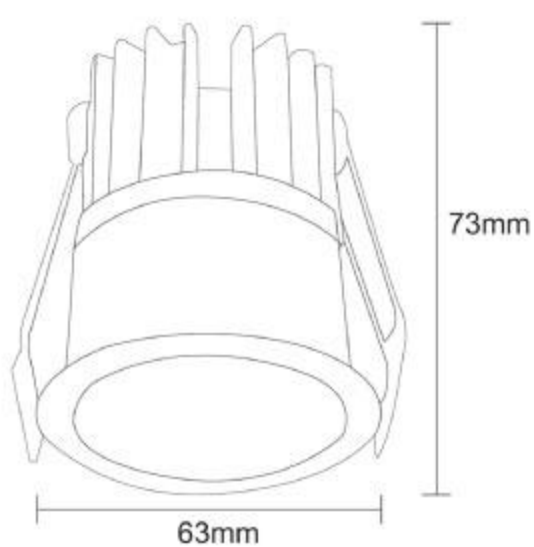

### SPECIAL ADDITIONAL FEATURES

Cut-Out D55mm