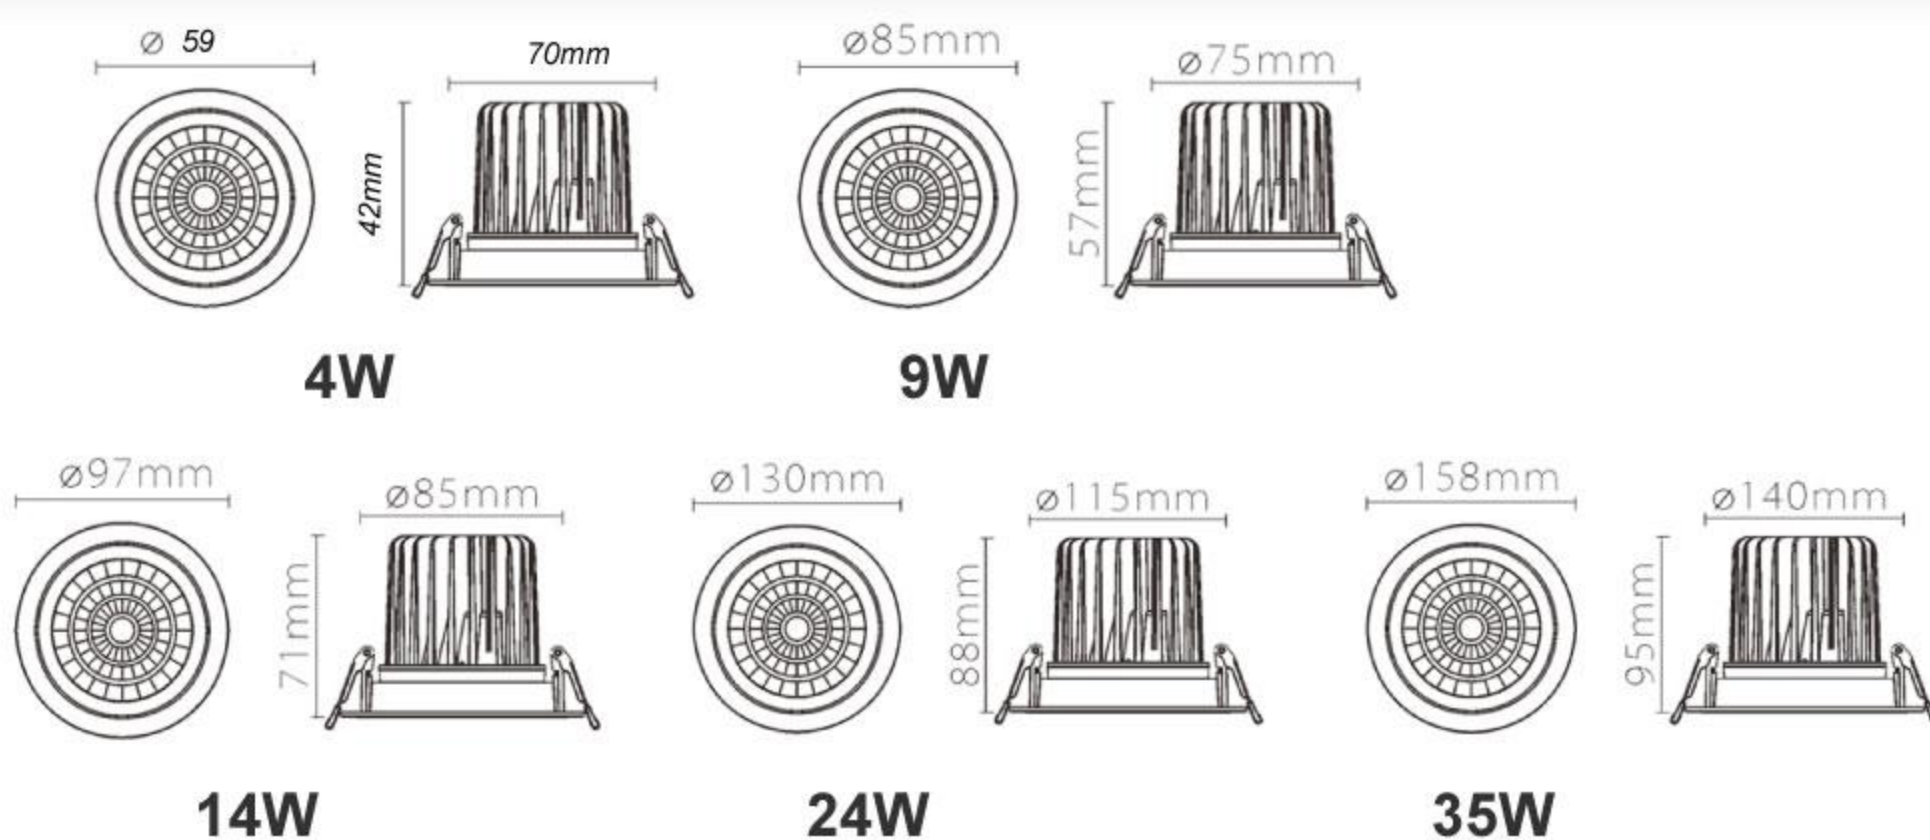

PRODUCT SPECIFICATIONS

Product Type : Recessed Downlights

Inner Color : White / Black

Product Name : Concealed Round Swivel Light

CRI: >80

Product Code : UHLS-04_09_12_24_35-CDCOB

THD : <15

Wattage : 04W / 09W / 12W / 24W / 35W

Operating Temperature : -10°C to +60°C

CCT : 3000K / 4000K / 6000K

Material : Aluminium

Outer Body Color : White / Black

Beam Angle : 38°

Input Voltage : 185-265V

LED : CREE / Bridgelux

DRIVER OPTIONS

SPECIAL ADDITIONAL FEATURES