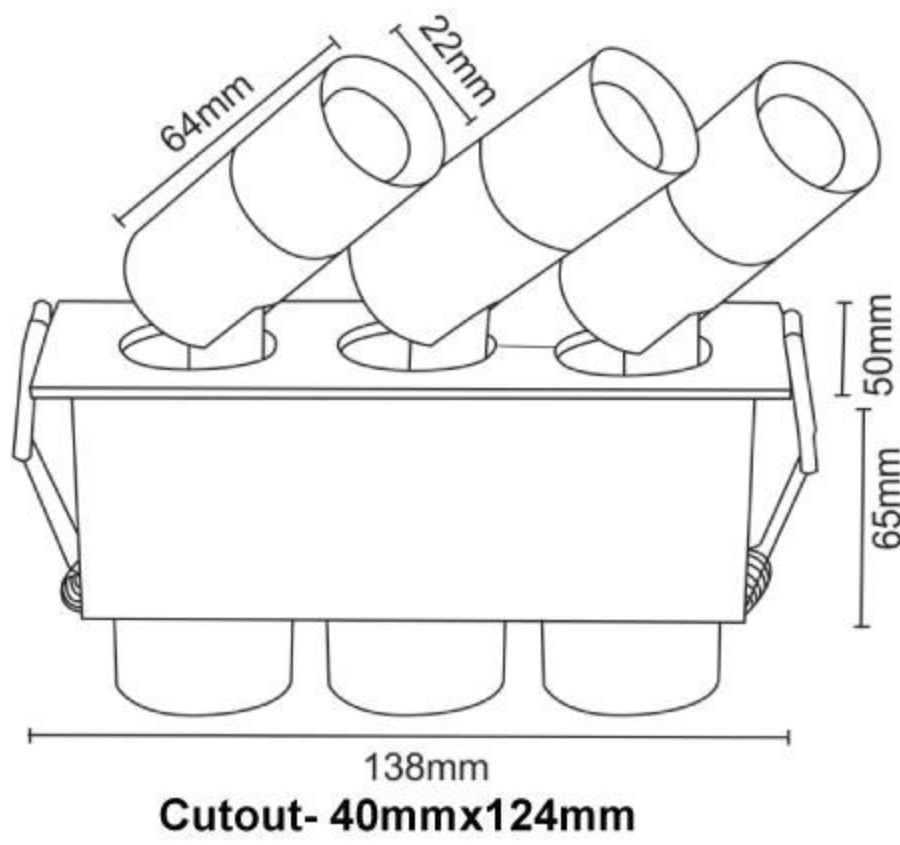

PRODUCT SPECIFICATIONS

Product Type : Recessed Series

Product Name : Mini Zoom - Shoot 3X

Product Code : UHLS-18-SHOOT

Wattage : 18W

CCT : 3000K / 4000K / 6000K

Body Color : Black / White

Input Voltage : 185-265V

Inner Body Colour : Black / White

CRI : >80

THD : <15

Operating Temperature: -10°C to +60°C

Material : Aluminium

Beam Angle : 38°

LED : Osram / CREE / Bridgelux

DRIVER OPTIONS

SPECIAL ADDITIONAL FEATURES