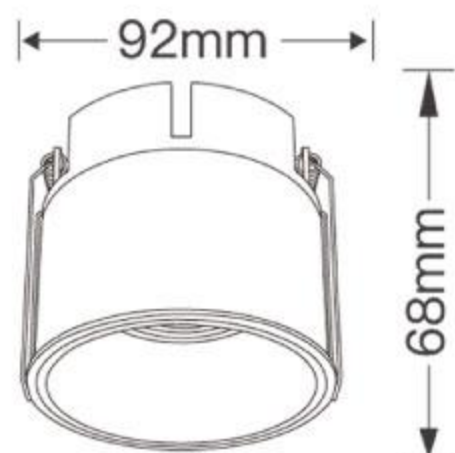

PRODUCT SPECIFICATIONS

Product Type : Recessed Downlight

Product Name : Concealed Reflector Downlight

Product Code : UHSL-09-16-21- MODISH

Wattage : 09W/ 16W/ 21W

CCT : 3000K / 4000K / 6000K

Body Color : Black / White

Input Voltage : 185-265V

Reflector : Gun Black / Matt Black / Matt White / Chrome

CRI : >80

THD : <15

Operating Temperature: -10°C to +60°C

Material : Aluminium

Beam Angle : 90°

LED : Osram / CREE / Bridgelux

DRIVER OPTIONS

SPECIAL ADDITIONAL FEATURES

Control by Remote, Keypad, APP

Voice Assistance

Scene Control by Remote, Keypad, APP

CCT Tunable