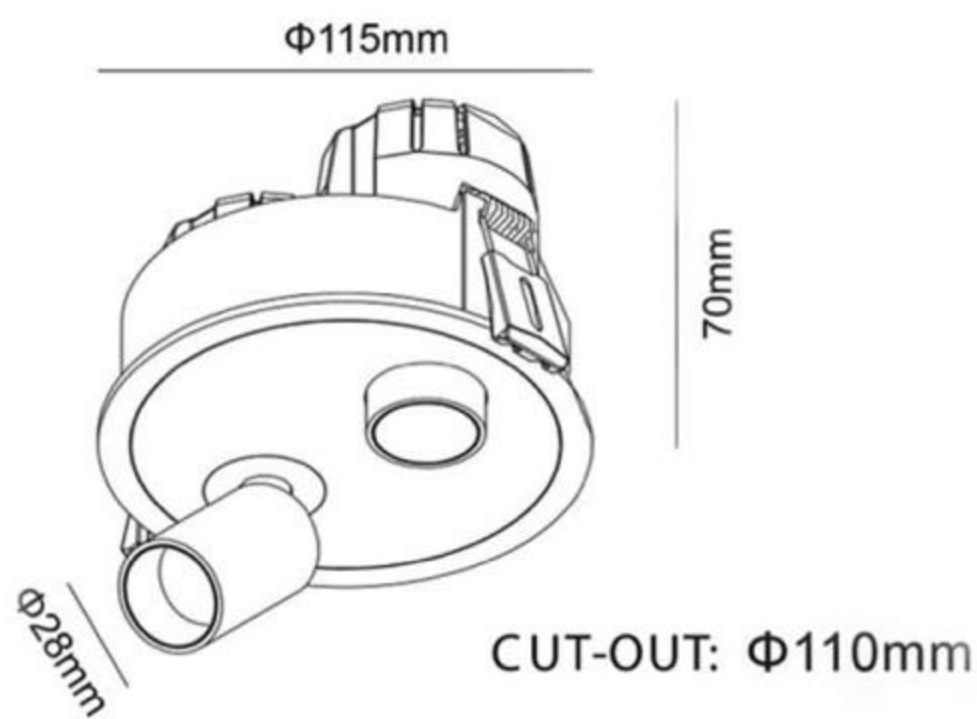

PRODUCT SPECIFICATIONS

Product Type : Recessed Downlights

Inner Color: White / Black

Product Name : Round Twin Pop-out Light

CRI : >80

Product Code : UHLS-14-7407-CDCOB-DL

THD : <15

Wattage : 14W

Operating Temperature : -10°C to +60°C

CCT : 3000K / 4000K / 6000K

Material : Aluminium

Outer Body Color : White / Black

Beam Angle : 36°

Input Voltage : 185-265V

LED : CREE / Bridgelux

DRIVER OPTIONS

SPECIAL ADDITIONAL FEATURES