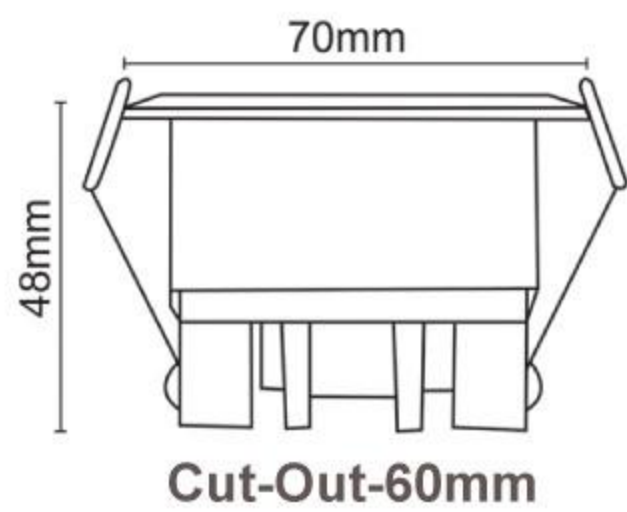

PRODUCT SPECIFICATIONS

Product Type : Recessed Downlights

Product Name : Concealed Honeycomb Downlight

Product Code : UHLS-09-14-CD-COB-942

Wattage : 09W / 14W

CCT : 3000K / 4000K

Outer Body Color : White / Black / Rose Gold / Gun Metal

Input Voltage : 185-265V

Inner Color : White / Black / Rose Gold / Gun Metal with Honeycomb

CRI : >80

THD : <15

Operating Temperature : -10°C to +60°C

Material : Aluminium

Beam Angle : 40°

LED : CREE / Bridgelux

DRIVER OPTIONS

SPECIAL ADDITIONAL FEATURES