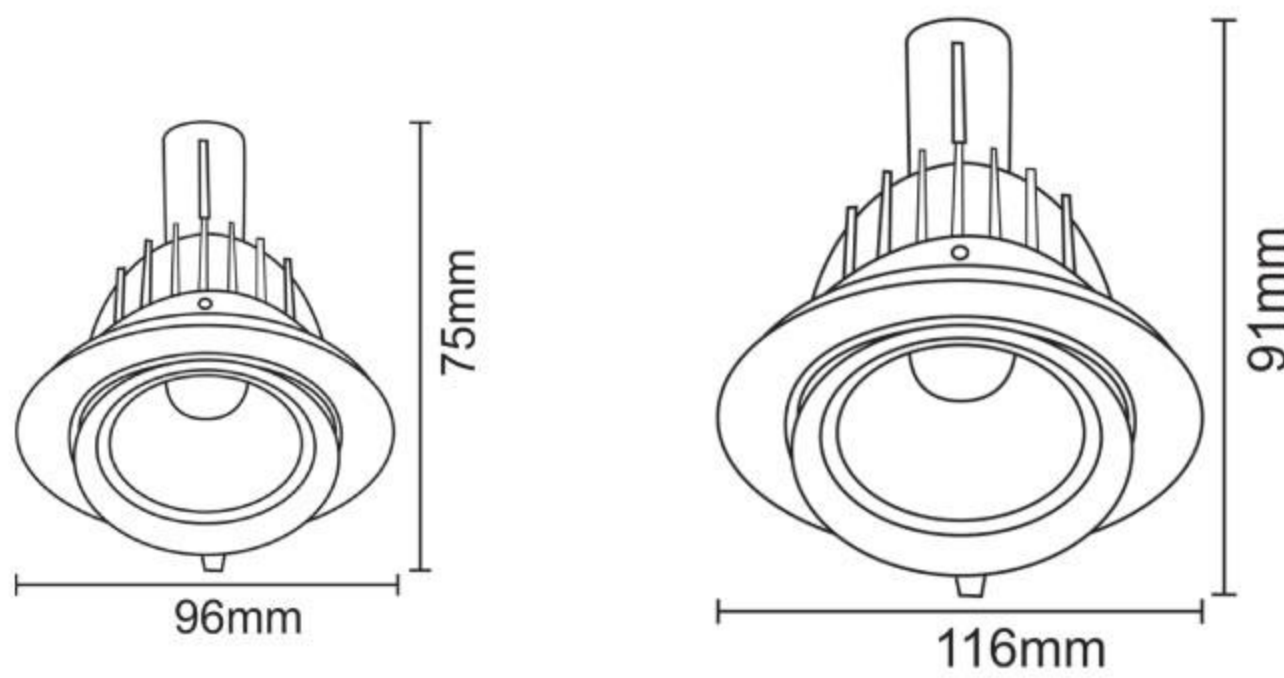

PRODUCT SPECIFICATIONS

Product Type : Recessed Downlights

Reflector : Silver

Product Name : Zoom Art Dowlight

CRI : >80

Product Code : UHLS-14_21_42-ZOOM-DL

THD : <15

Wattage : 14W / 21W / 42W

Operating Temperature : -10°C to +60°C

CCT : 3000K / 4000K / 6000K

Material : Aluminium

Outer Body Color : Black / White

Beam Angle : 38°

Input Voltage : 185-265V

LED : Osram / CREE / Bridgelux

DRIVER OPTIONS

SPECIAL ADDITIONAL FEATURES