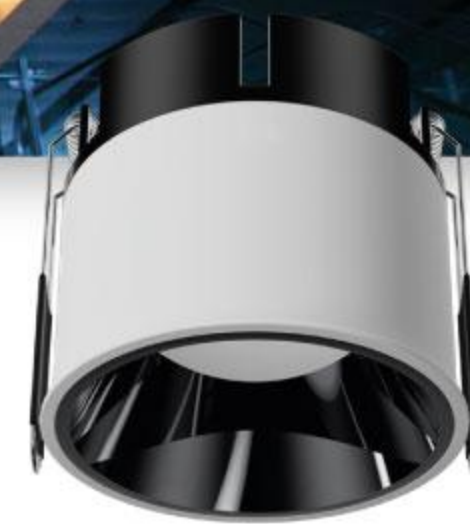

PRODUCT SPECIFICATIONS

Product Type : Recessed Downlight

Product Name : Concealed Reflector Downlight

Product Code : UHSL-09-16-21- MODISH

Wattage : 09W/ 16W/ 21W

CCT : 3000K / 4000K / 6000K

Body Color : Black / White

Input Voltage : 185-265V

Reflector : Gun Black / Matt Black / Matt White / Chrome

CRI : >80

THD : <15

Operating Temperature: -10°C to +60°C

Material : Aluminium

Beam Angle : 90°

LED : Osram / CREE / Bridgelux

DRIVER OPTIONS

SPECIAL ADDITIONAL FEATURES

Control by Remote, Keypad, APP

Voice Assistance

Scene Control by Remote, Keypad, APP

CCT Tunable