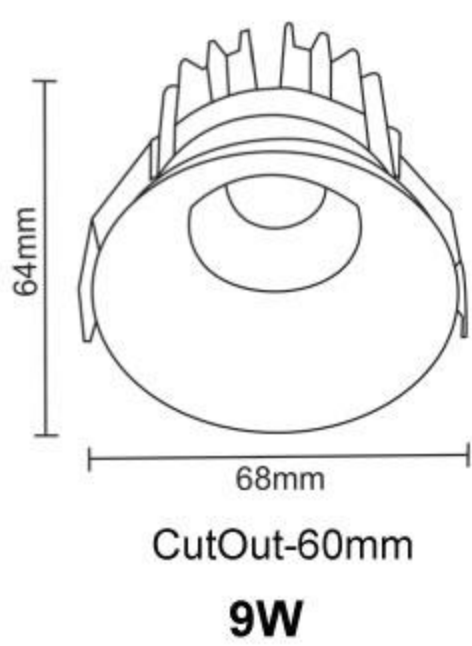

PRODUCT SPECIFICATIONS

Product Type : Recessed Downlights

Inner Color : White / Black

Product Name : Concealed Curve Downlight

CRI : >80

Product Code : UHLS-9-14 CDCOB-02-CREE-DL

THD : <15

Wattage : 9W / 14W

Operating Temperature : -10°C to +60°C

CCT : 3000K / 4000K / 6000K

Material : Aluminium

Outer Body Color : White / Black

Beam Angle : 38°

Input Voltage : 185-265V

LED : CREE / Bridgelux

DRIVER OPTIONS

SPECIAL ADDITIONAL FEATURES