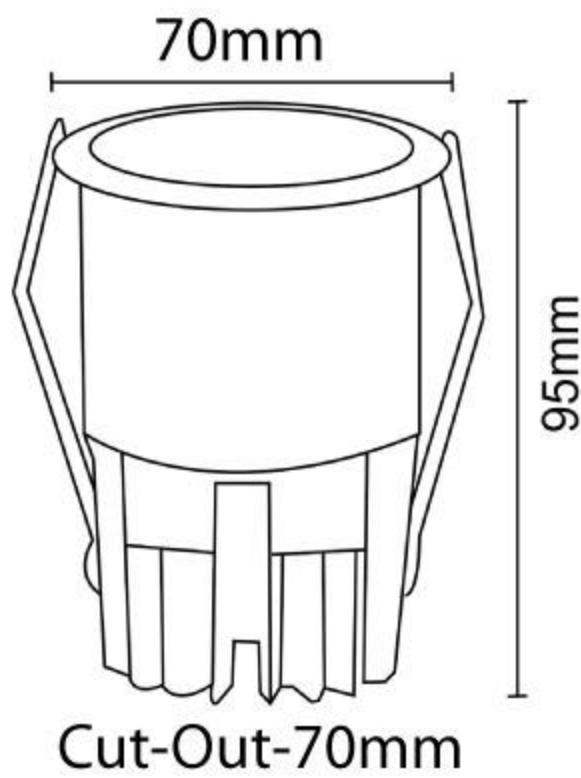

PRODUCT SPECIFICATIONS

Product Type : Recessed Downlights

Inner Color : White / Black

Product Name : Concealed Deep Downlight

CRI : >80

Product Code : UHLS-14-CDCOB-10-DL

THD : <15

Wattage : 14W

Operating Temperature : -10°C to +60°C

CCT : 3000K / 4000K / 6000K

Material : Aluminium

Outer Body Color : White / Black

Beam Angle : 38°

Input Voltage : 185-265V

LED : CREE / Bridgelux

DRIVER OPTIONS

SPECIAL ADDITIONAL FEATURES