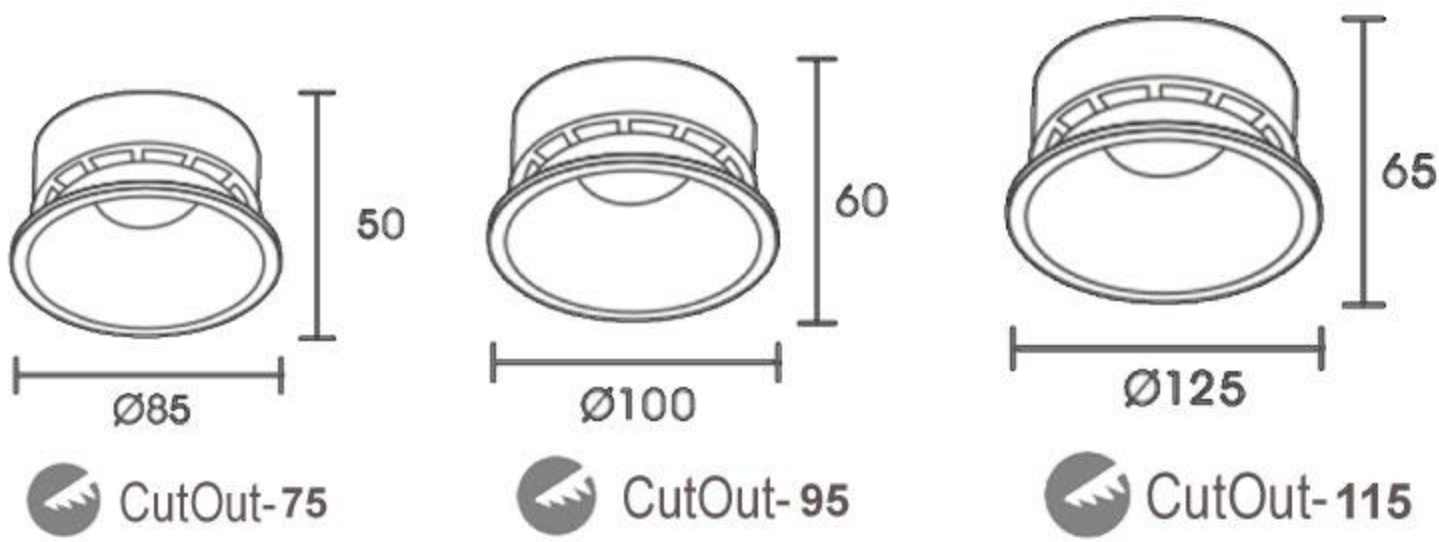

PRODUCT SPECIFICATIONS

Product Type : Recessed Downlights

Product Name : Concealed Honeycomb Downlight

Product Code : UHLS-07-14-21 CD-842

Wattage : 07W / 14W / 21W

CCT : 3000K / 4000K / 6000K

Outer Body Color : White / Black

Input Voltage : 185-265V

Reflector: GunMetal with Honey Comb

CRI : >80

THD : <15

Operating Temperature : -10°C to +60°C

Material : Aluminium

Beam Angle : 40°

LED : CREE / Bridgelux

DRIVER OPTIONS

SPECIAL ADDITIONAL FEATURES