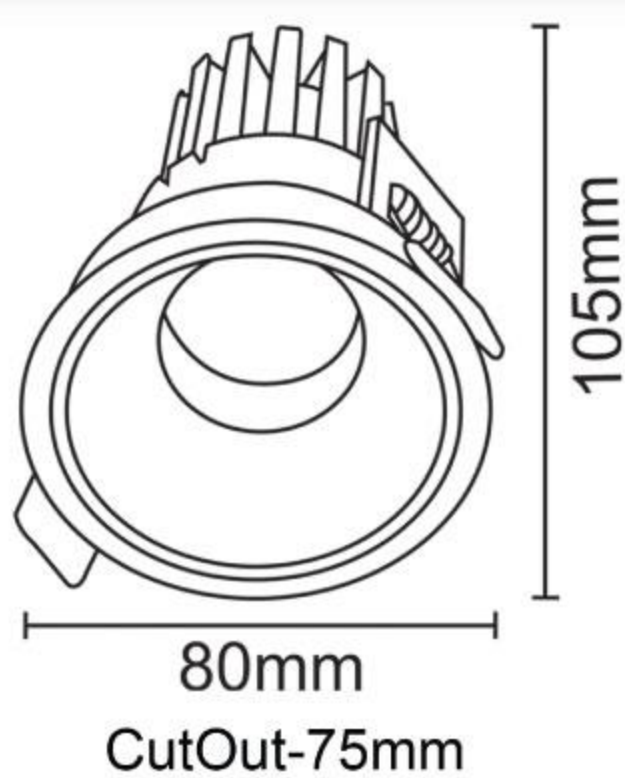

PRODUCT SPECIFICATIONS

Product Type : Recessed Downlights

Reflector : White / Black / Rose Gold / Champagne / GunMetal

Product Name : Concealed Delta Downlight

CRI : >80

Product Code : UHLS-07-786-CDCOB-DL

THD : <15

Wattage : 07W

Operating Temperature : -10°C to +60°C

CCT : 3000K / 4000K / 6000K

Material : Aluminium

Outer Body Color : White / Black / Rose Gold /

Beam Angle : 40°

Champagne / GunMetal

LED : CREE / Bridgelux

Input Voltage : 185-265V

DRIVER OPTIONS

SPECIAL ADDITIONAL FEATURES