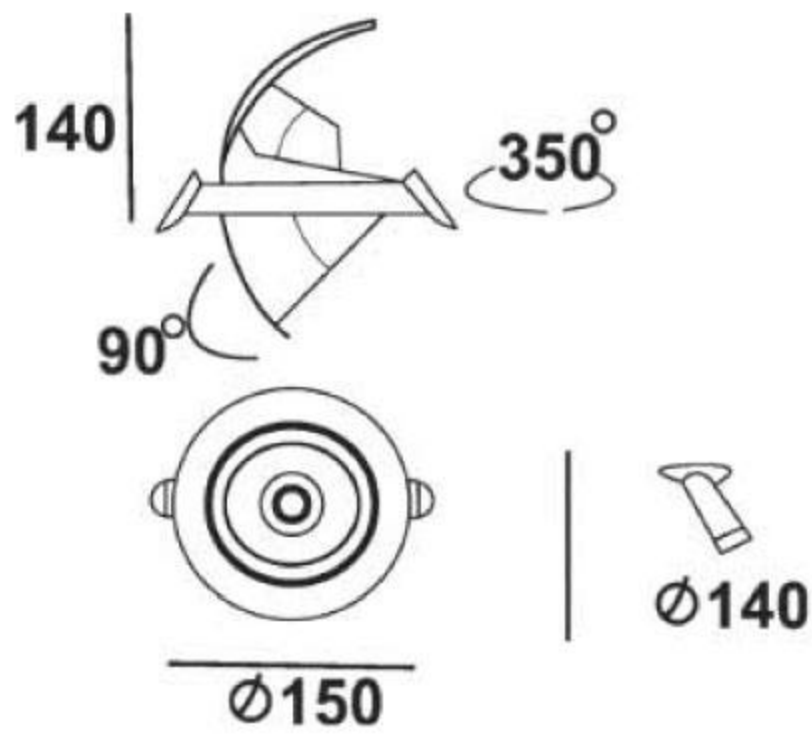

PRODUCT SPECIFICATIONS

Product Type : Recessed Downlights

Product Name : Zoom Light

Product Code : UHLS-35-ZOOM-C+E

Wattage : 35W

CCT : 3000K / 4000K / 6000K

Outer Body Color : White / Black

Input Voltage : 185-265V

Inner Color: White / Black

CRI : >80

THD : <15

Operating Temperature : -10°C to +60°C

Material : Aluminium

Beam Angle : 36°

LED : CREE / Bridgelux

DRIVER OPTIONS

SPECIAL ADDITIONAL FEATURES