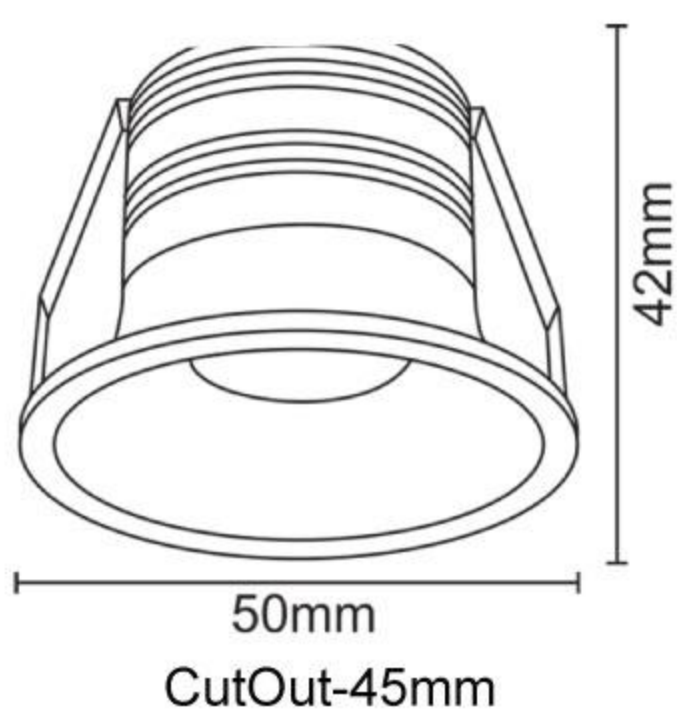

PRODUCT SPECIFICATIONS

Product Type : Recessed Downlights

Product Name : Concealed Downlight

Product Code : UHLS-07-417

Wattage : 07W

CCT : 3000K / 4000K / 6000K

Outer Body Color : Matte Black / Matte White /

Rose Gold / Gun Black

Input Voltage : 185-265V

Inner Color : Matte Black / Matte White / Rose Gold / Gun Black

CRI : >80

THD : <15

Operating Temperature : -10°C to +60°C

Material : Aluminium

Beam Angle : 38°

LED : CREE / Bridgelux

DRIVER OPTIONS

SPECIAL ADDITIONAL FEATURES