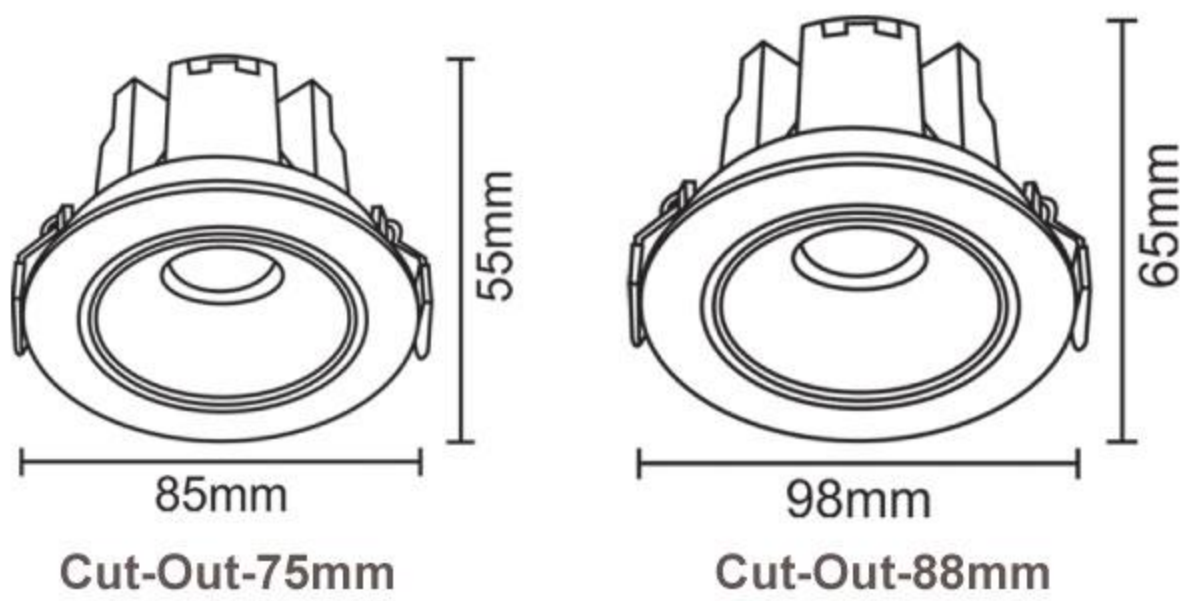

PRODUCT SPECIFICATIONS

Product Type : Recessed Downlights

Product Name : Adjustable with Reflector COB Downlight

Product Code : UHLS-07-14-MVCOB-147

Wattage : 07W-14W

CCT : 3000K / 4000K / 6000K

Outer Body Color : White / Black

Input Voltage : 185-265V

Inner Color : Gun Black / Matte Black / Matte Gold

/ RoseGold / Matte White / Chrome

CRI : 80

THD : <15

Operating Temperature : -10°C to +60°C

Material : Aluminium

Beam Angle : 38°

LED : CREE / Bridgelux

DRIVER OPTIONS

SPECIAL ADDITIONAL FEATURES