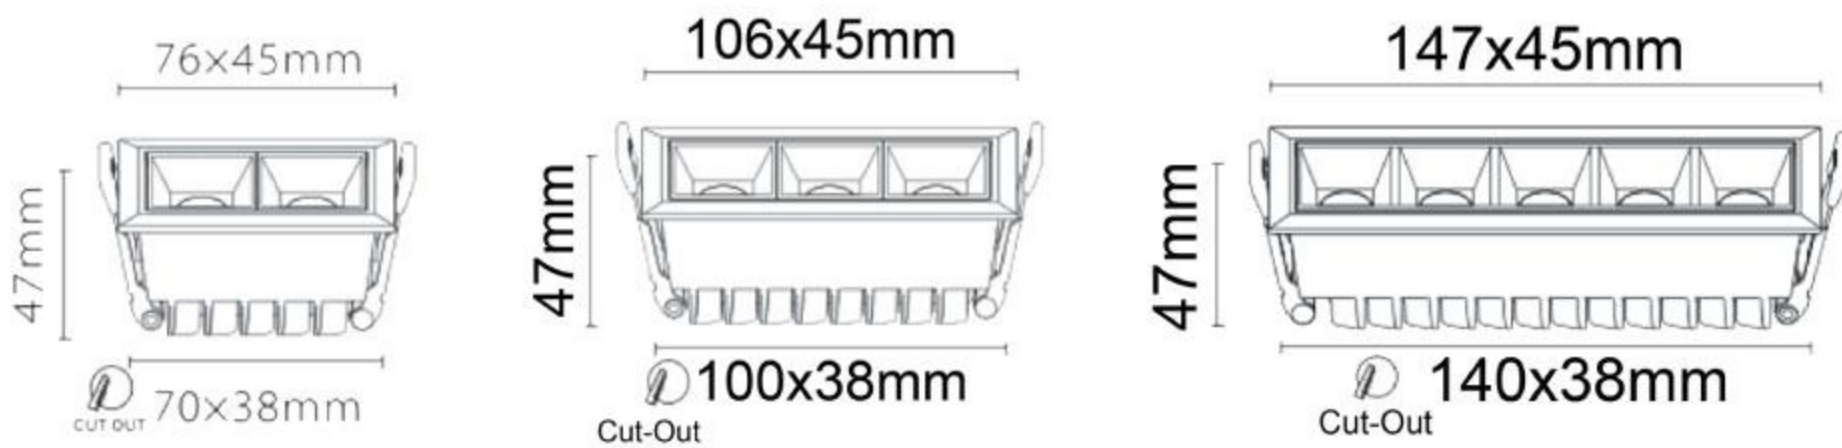

PRODUCT SPECIFICATIONS

Product Type : Recessed Downlights

Product Name : Concealed PNR Downlight

Product Code : UHLS-8_12_20W-PNR

Wattage : 8W / 12W / 20W

CCT : 3000K / 4000K / 6000K

Outer Body Color : White / Black

Input Voltage : 185-265V

Inner Color : Black

CRI : >80

THD : <15

Operating Temperature : -10°C to +60°C

Material : Aluminium

Beam Angle : 45°

LED : CREE / Bridgelux

DRIVER OPTIONS

SPECIAL ADDITIONAL FEATURES