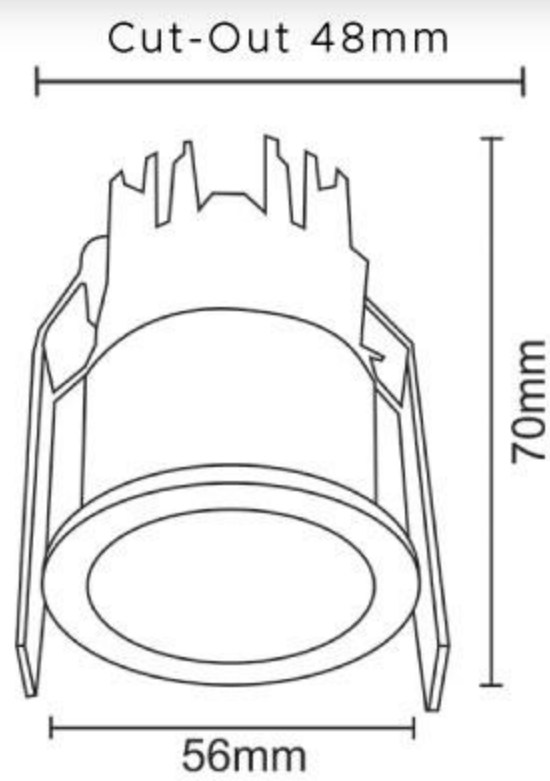

PRODUCT SPECIFICATIONS

Product Type : Recessed Downlights

Diffuser : Semi-Clear

Product Name : Deep Waterproof Downlights

CRI : >80

Product Code : UHLS-09-0910-CDCOB-DL

THD : <15

Wattage : 9W

Operating Temperature : -10°C to +60°C

CCT : 3000K / 4000K / 5000K

Material : Aluminium

Outer Body Color : White

Beam Angle : 38°

Input Voltage : 185-265V

LED : CREE / Bridgelux

IP Rating : IP54

DRIVER OPTIONS

SPECIAL ADDITIONAL FEATURES