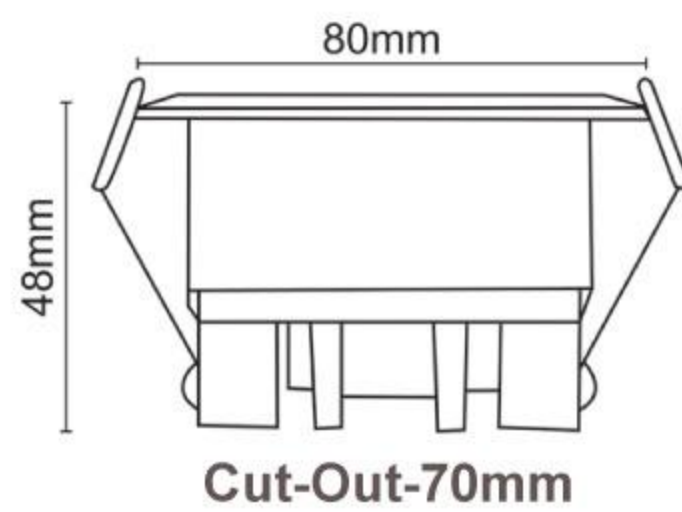

PRODUCT SPECIFICATIONS

Product Type : Recessed Downlights

Product Name : Concealed Honeycomb Downlight

Product Code : UHLS-09-14-CD-COB-942

Wattage : 09W / 14W

CCT : 3000K / 4000K

Outer Body Color : White / Black / Rose Gold / Gun Metal

Input Voltage : 185-265V

Inner Color : White / Black / Rose Gold / Gun Metal with Honeycomb

CRI : >80

THD : <15

Operating Temperature : -10°C to +60°C

Material : Aluminium

Beam Angle : 40°

LED : CREE / Bridgelux

DRIVER OPTIONS

SPECIAL ADDITIONAL FEATURES