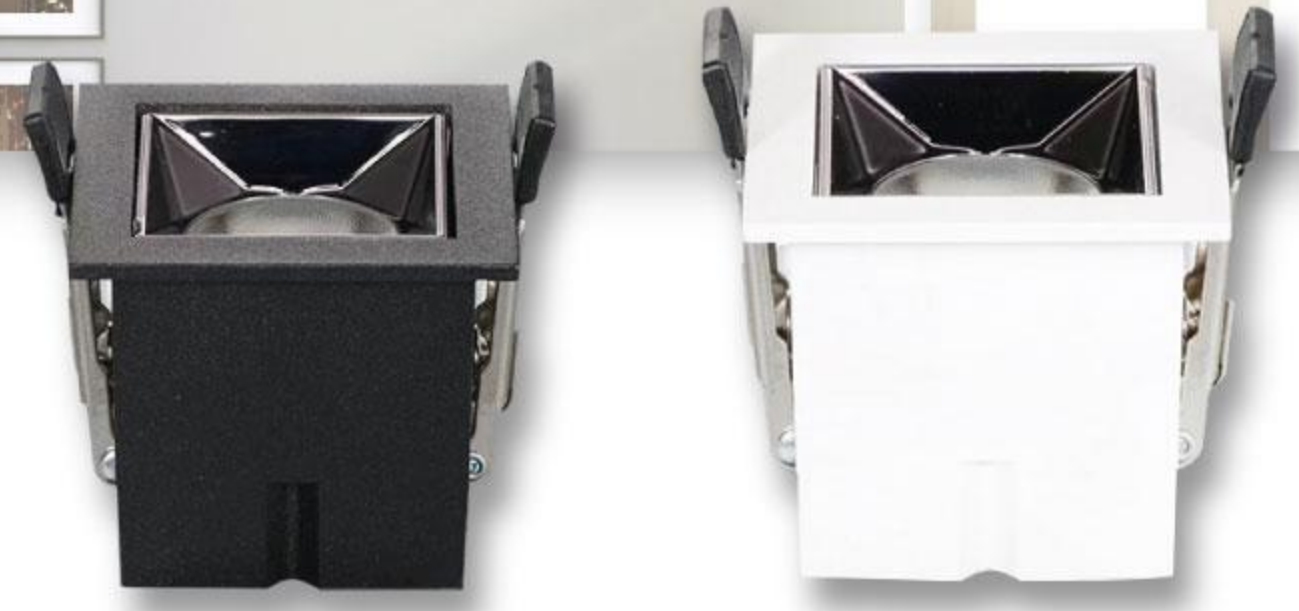

PRODUCT SPECIFICATIONS

Product Type : Recessed Downlights

Inner Color : Gunmetal

Product Name : Concealed Single Matrix

CRI : >80

Product Code : UHLS-06-MATRIX-DL

THD : <15

Wattage : 06W

Operating Temperature : -10°C to +60°C

CCT : 3000K / 4000K / 6000K

Material : Aluminium

Outer Body Color : Black / White

Beam Angle : 38°

Input Voltage : 185-265V

LED : Osram / CREE / Bridgelux

DRIVER OPTIONS

SPECIAL ADDITIONAL FEATURES