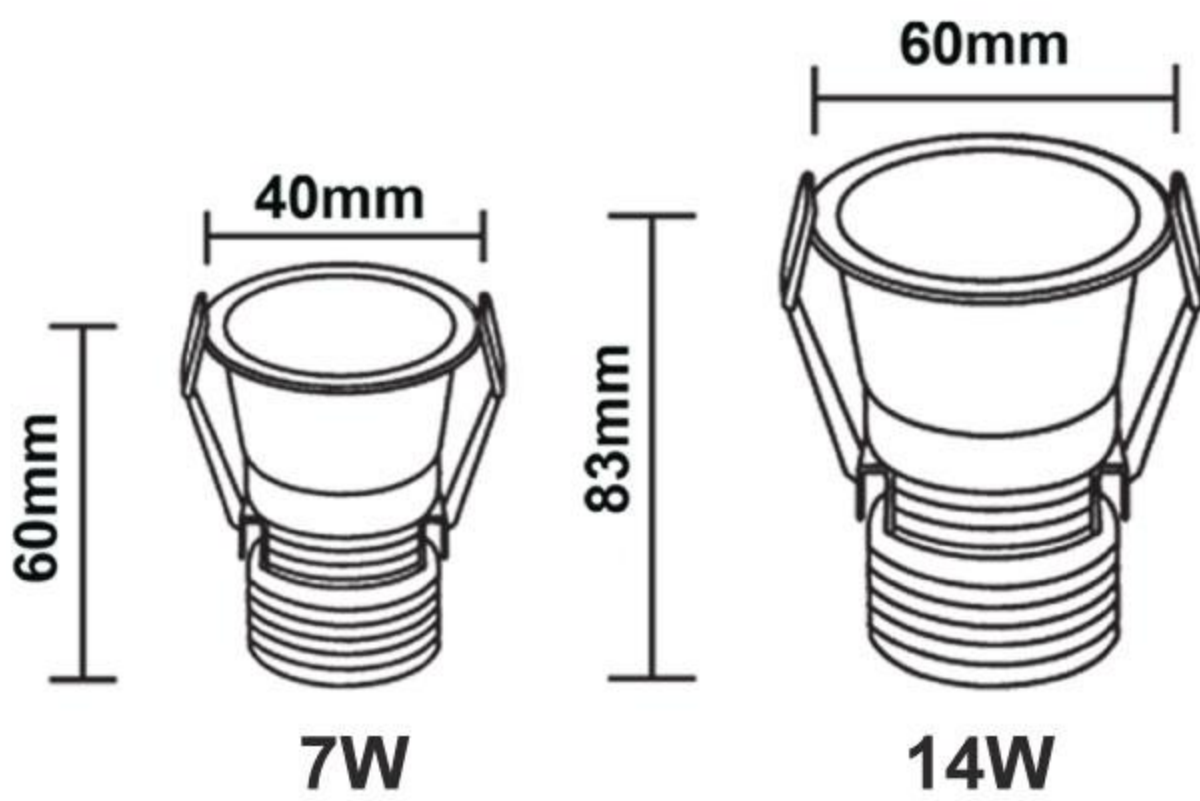

PRODUCT SPECIFICATIONS

Product Type : Recessed Downlights

Inner Color: Rose Gold

Product Name : Concealed Downlight 100

CRI : >80

Product Code : UHLS-07W_14W-CDCOB-100

THD : <15

Wattage : 07W / 14W

Operating Temperature : -10°C to +60°C

CCT : 3000K / 4000K / 6000K

Material : Aluminium

Outer Body Color : Rose Gold

Beam Angle : 40°

Input Voltage : 185-265V

LED : CREE / Bridgelux

DRIVER OPTIONS

SPECIAL ADDITIONAL FEATURES