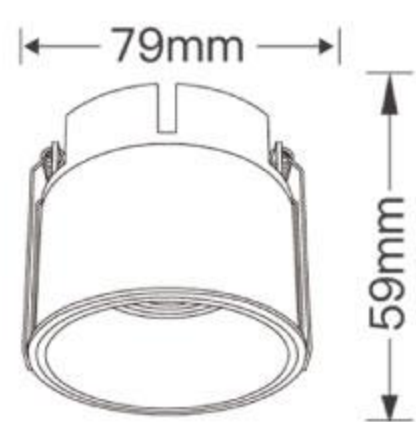

PRODUCT SPECIFICATIONS

Product Type : Recessed Downlight

Product Name : Concealed Reflector Downlight

Product Code : UHSL-09-16-21- MODISH

Wattage : 09W/ 16W/ 21W

CCT : 3000K / 4000K / 6000K

Body Color : Black / White

Input Voltage : 185-265V

Reflector : Gun Black / Matt Black / Matt White / Chrome

CRI : >80

THD : <15

Operating Temperature: -10°C to +60°C

Material : Aluminium

Beam Angle : 90°

LED : Osram / CREE / Bridgelux

DRIVER OPTIONS

SPECIAL ADDITIONAL FEATURES

Control by Remote, Keypad, APP

Voice Assistance

Scene Control by Remote, Keypad, APP

CCT Tunable