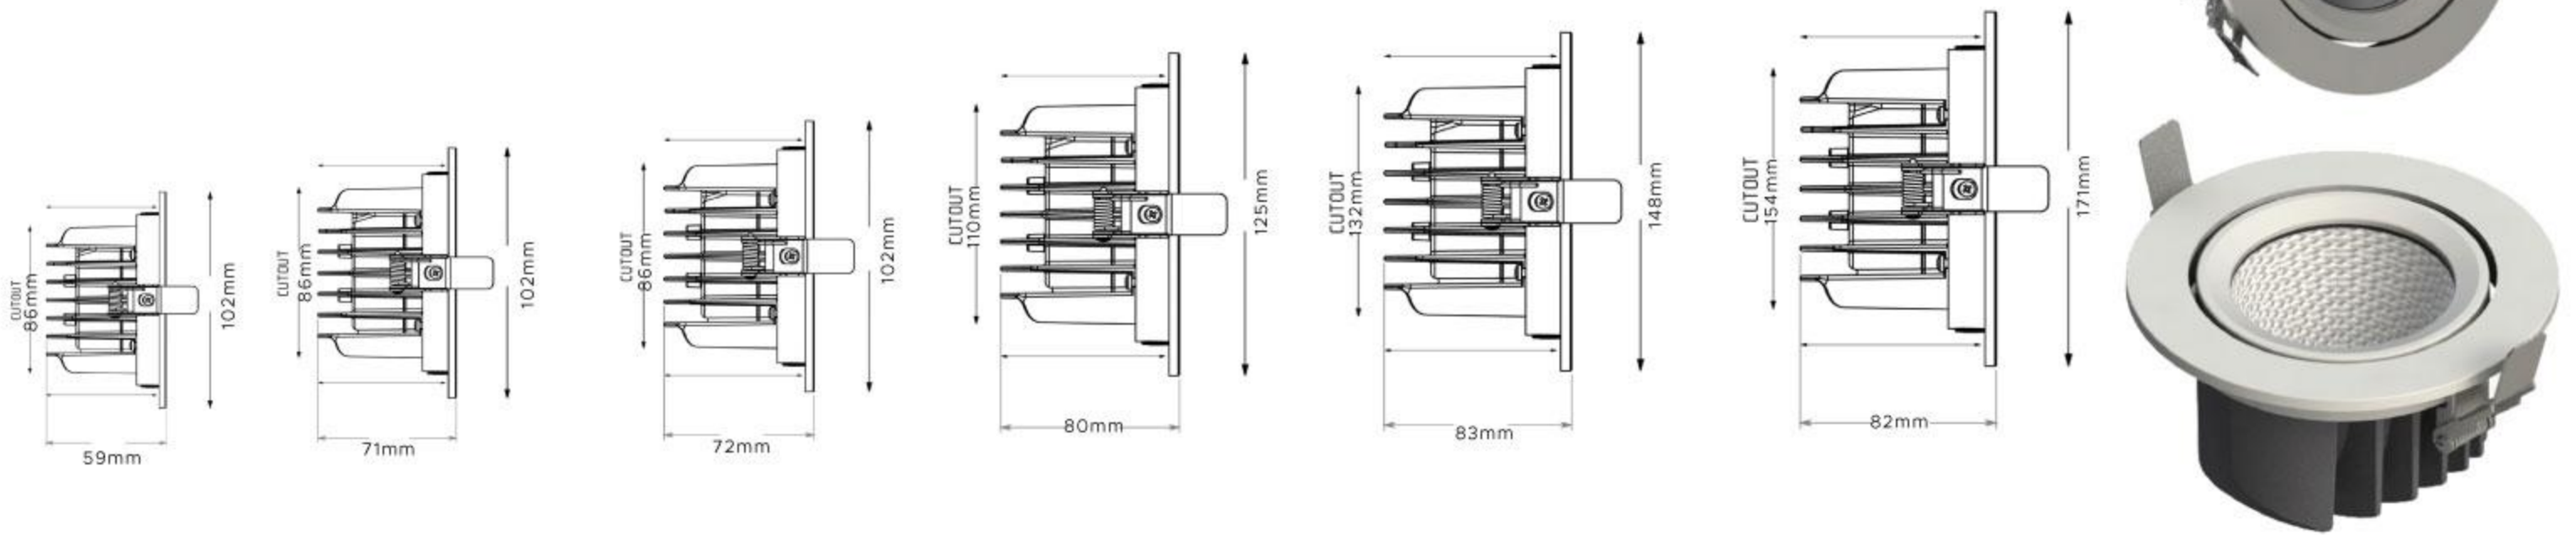

PRODUCT SPECIFICATIONS

Product Type : Recessed Downlights

Inner Color : White / Black

Product Name : Swivel Downlight

CRI : 80

Product Code : US-10 6W-9W-12W-18W-24W-40W

THD : <15

Wattage : 6W / 9W / 12W / 18W / 24W / 40W

Operating Temperature : -10°C to +60°C

CCT : 3000K / 4000K / 6000K

Material : Aluminium

Outer Body Color : White / Black

Beam Angle : 38°

Input Voltage : 185-265V

LED : CREE / Bridgelux

Lumens : 100LM/ Watt

IP Rating: IP20

DRIVER OPTIONS

SPECIAL ADDITIONAL FEATURES