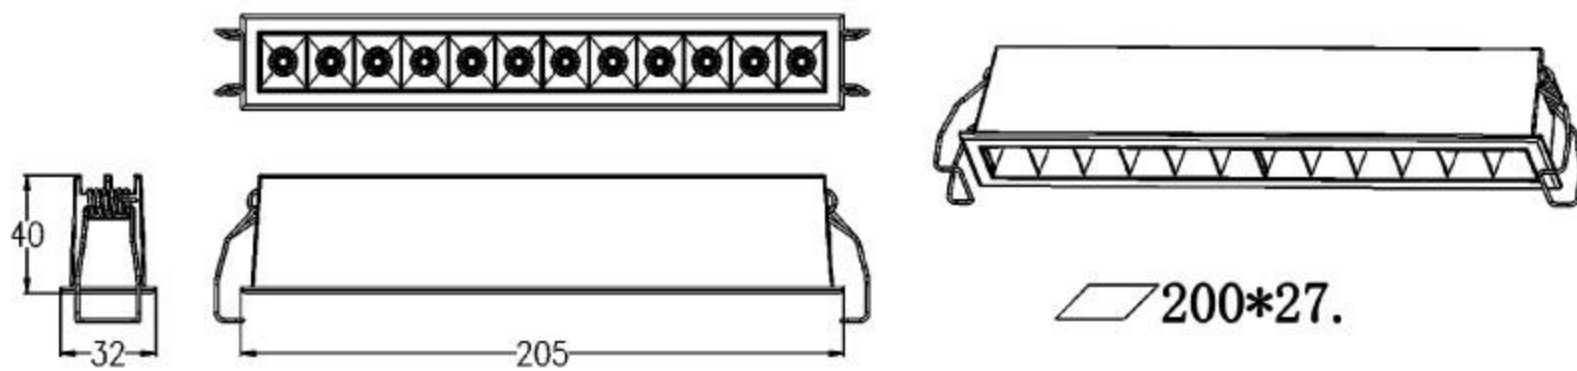

PRODUCT SPECIFICATIONS

Product Type : Recessed Downlights

Inner Color: Black / White

Product Name : Cube Downlight 12

CRI : >80

Product Code : UHLS-21-CUBE

THD : >0.9

Wattage : 21W

Operating Temperature : -10°C to +60°C

CCT : 3000K / 4000K / 5000K

Material : Aluminium

Outer Body Color : Black / White

Beam Angle : 40°

Input Voltage : 185-265V

LED : CREE / Bridgelux

DRIVER OPTIONS

SPECIAL ADDITIONAL FEATURES