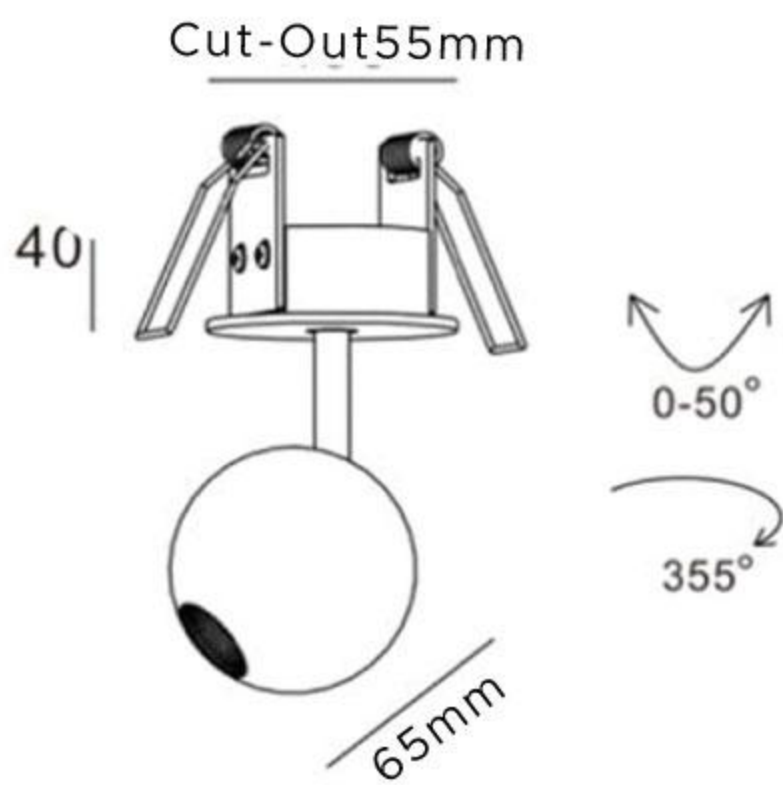

PRODUCT SPECIFICATIONS

Product Type : Recessed Downlights

Reflector : White / Black

Product Name : Eye Ball PopOut Downlight

CRI : >80

Product Code : UHLS-07-110411

THD : <15

Wattage : 07W

Operating Temperature : -10°C to +60°C

CCT : 3000K / 4000K

Material : Aluminium

Outer Body Color : White / Black

Beam Angle : 40°

Input Voltage : 185-265V

LED : CREE / Bridgelux

DRIVER OPTIONS

SPECIAL ADDITIONAL FEATURES