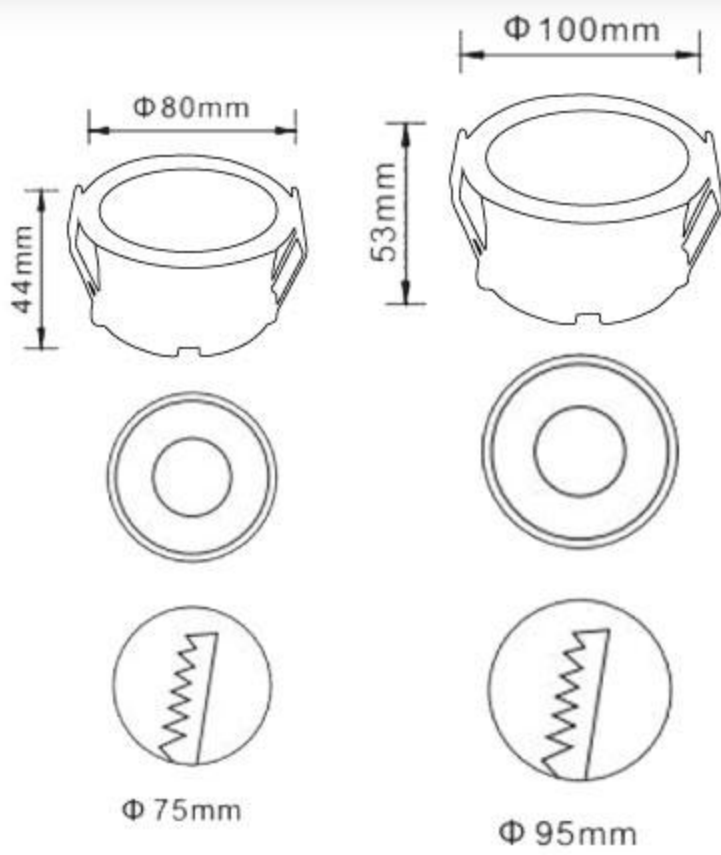

PRODUCT SPECIFICATIONS

Product Type : Recessed Downlights

Reflector : Gunmetal / Silver / Rose Gold

Product Name : Concealed SPR COB Fixed Downlight

CRI : >80

Product Code : UHLS-10-18-SPR COB

THD : <15

Wattage : 10W / 18W

Operating Temperature : -10°C to +60°C

CCT : 3000K / 4000K / 5000K

Material : Aluminium

Outer Body Color : Black / White

Beam Angle : 38°

Input Voltage : 185-265V

LED : Osram / CREE / Bridgelux

IP Rating : IP20

Lumens : 1100LM / 1980LM

DRIVER OPTIONS

SPECIAL ADDITIONAL FEATURES