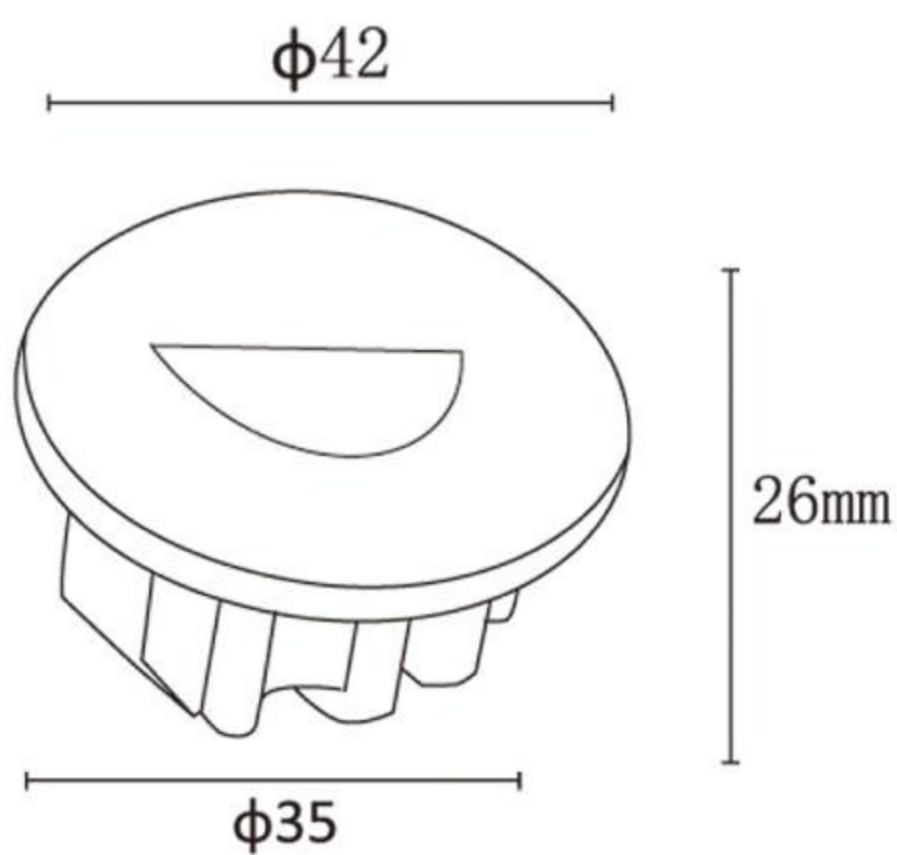

PRODUCT SPECIFICATIONS

Product Type : Foot Light

Product Name : Footlight FL 07 series

Product Code : UHLS-03-FL-07-E

Wattage : 03W

CCT : 3000K

Body Color : Black / White

Input Voltage : 185-265V

Inner Body Colour : Black / White

CRI : >80

THD : <15

Operating Temperature: -10°C to +60°C

Material : Aluminium

Beam Angle : 38°

LED : Osram / CREE / Bridgelux

DRIVER OPTIONS

SPECIAL ADDITIONAL FEATURES