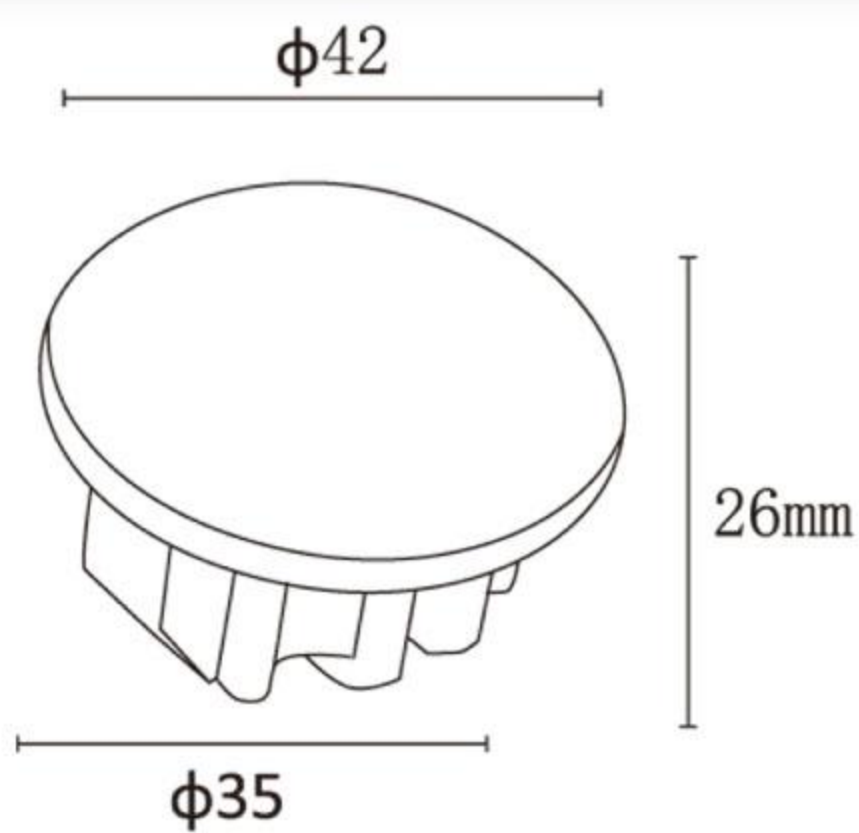

PRODUCT SPECIFICATIONS

Product Type : Foot Light

Product Name : Footlight FL 07 series

Product Code : UHLS-03-FL-07-C

Wattage : 03W

CCT : 3000K

Body Color : Black / White

Input Voltage : 185-265V

Inner Body Colour : Black / White

CRI : >80

THD : <15

Operating Temperature: -10°C to +60°C

Material : Aluminium

Beam Angle : 38°

LED : Osram / CREE / Bridgelux

DRIVER OPTIONS

SPECIAL ADDITIONAL FEATURES