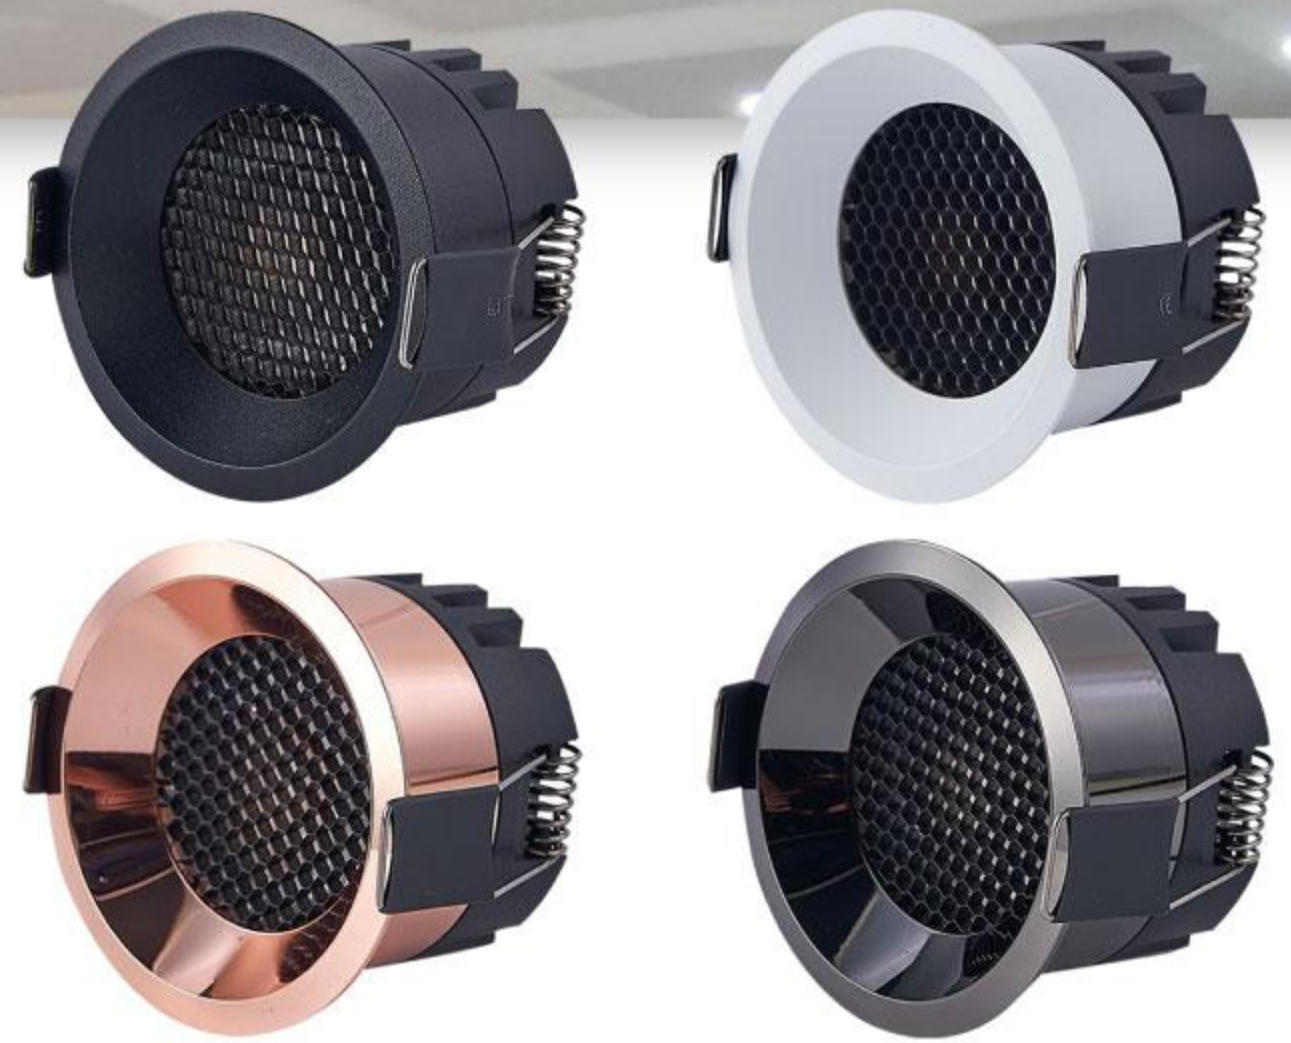

PRODUCT SPECIFICATIONS

Product Type : Recessed Downlights

Product Name : Concealed Honeycomb Downlight

Product Code : UHLS-09-14-CD-COB-942

Wattage : 09W / 14W

CCT : 3000K / 4000K

Outer Body Color : White / Black / Rose Gold / Gun Metal

Input Voltage : 185-265V

Inner Color : White / Black / Rose Gold / Gun Metal with Honeycomb

CRI : >80

THD : <15

Operating Temperature : -10°C to +60°C

Material : Aluminium

Beam Angle : 40°

LED : CREE / Bridgelux

DRIVER OPTIONS

SPECIAL ADDITIONAL FEATURES