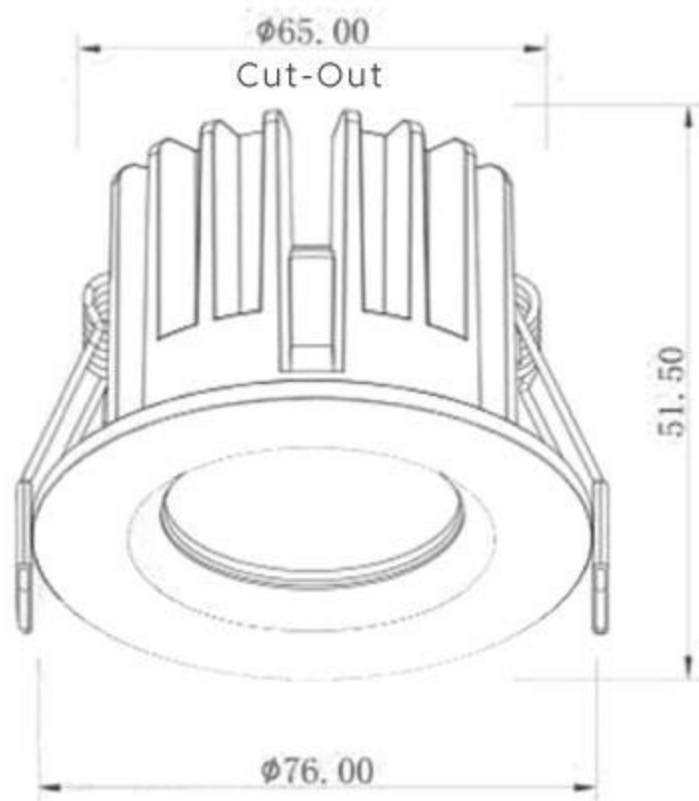

PRODUCT SPECIFICATIONS

Product Type : Recessed Downlights

Reflector : Silver with Glass Cover

Product Name : Concealed Fix Glass Cover Downlight

CRI : >80

Product Code : UHLS-14-CDCOB-05-DL

THD : <15

Wattage : 14W

Operating Temperature : -10°C to +60°C

CCT : 3000K / 4000K / 6000K

Material : Aluminium

Outer Body Color : White / Black

Beam Angle : 38°

Input Voltage : 185-265V

LED : CREE / Bridgelux

IP Rating : IP20

DRIVER OPTIONS

SPECIAL ADDITIONAL FEATURES