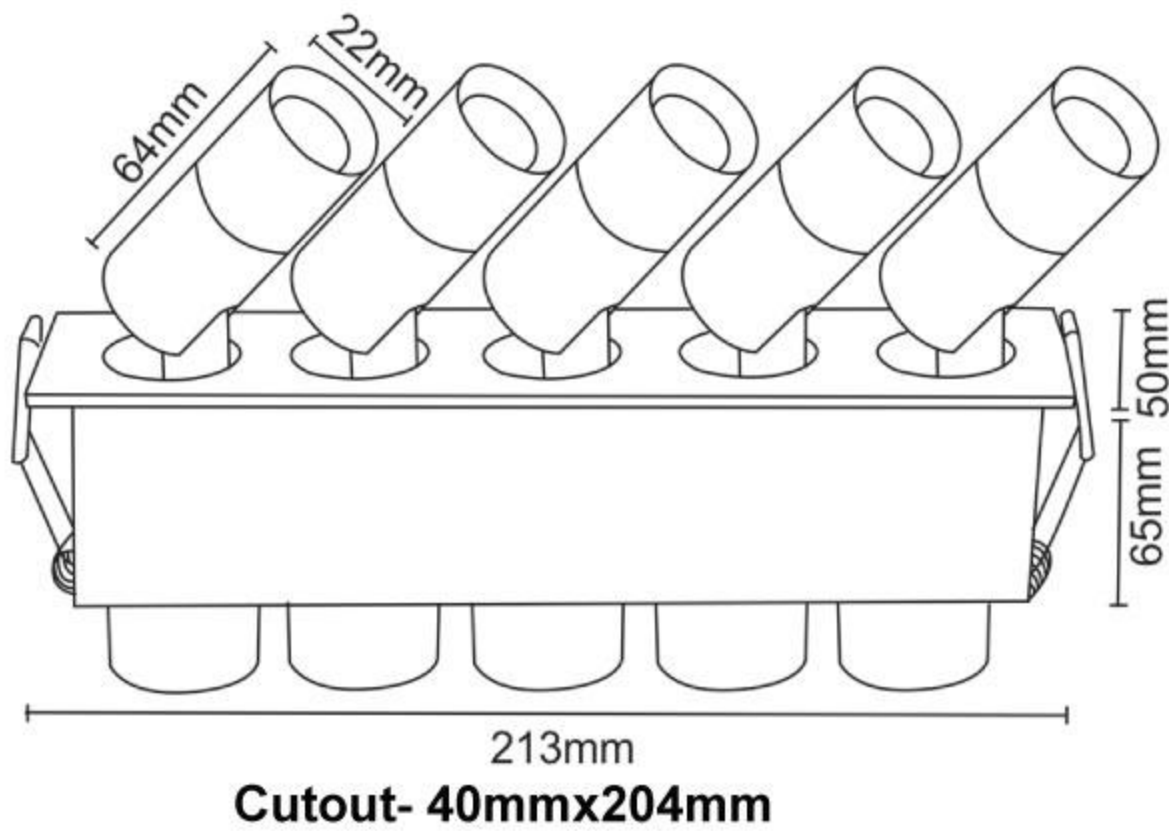

PRODUCT SPECIFICATIONS

Product Type : Recessed Downlight

Product Name : Mini Zoom - Shoot 4X

Product Code : UHLS-30-SHOOT

Wattage : 30W

CCT : 3000K / 4000K / 6000K

Body Color : Black / White

Input Voltage : 185-265V

Inner Body Colour : Black / White

CRI : >80

THD : <15

Operating Temperature: -10°C to +60°C

Material : Aluminium

Beam Angle : 38°

LED : Osram / CREE / Bridgelux

DRIVER OPTIONS

SPECIAL ADDITIONAL FEATURES