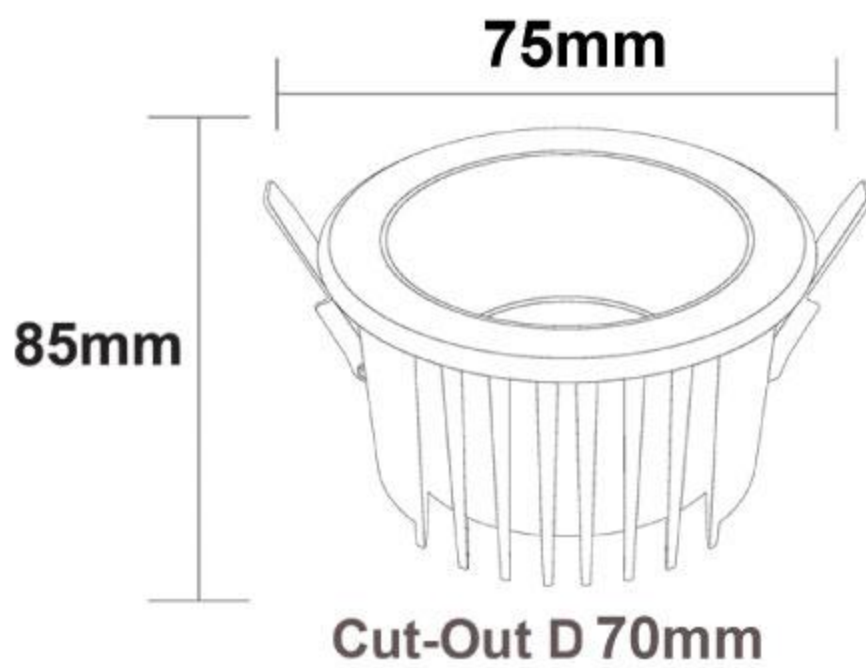

PRODUCT SPECIFICATIONS

Product Type : Recessed Downlights

Inner Color : GunMetal

Product Name : Fixed Waterproof Downlight

CRI : >80

Product Code : UHLS-16-CDCOB1114

THD : <15

Wattage : 16W

Operating Temperature : -10°C to +60°C

CCT : 3000K / 4000K / 6000K

Material : Aluminium

Outer Body Color : White / Black

Beam Angle : 38°

Input Voltage : 185-265V

LED : Bridgelux / CREE

IP Rating : IP65

DRIVER OPTIONS

SPECIAL ADDITIONAL FEATURES