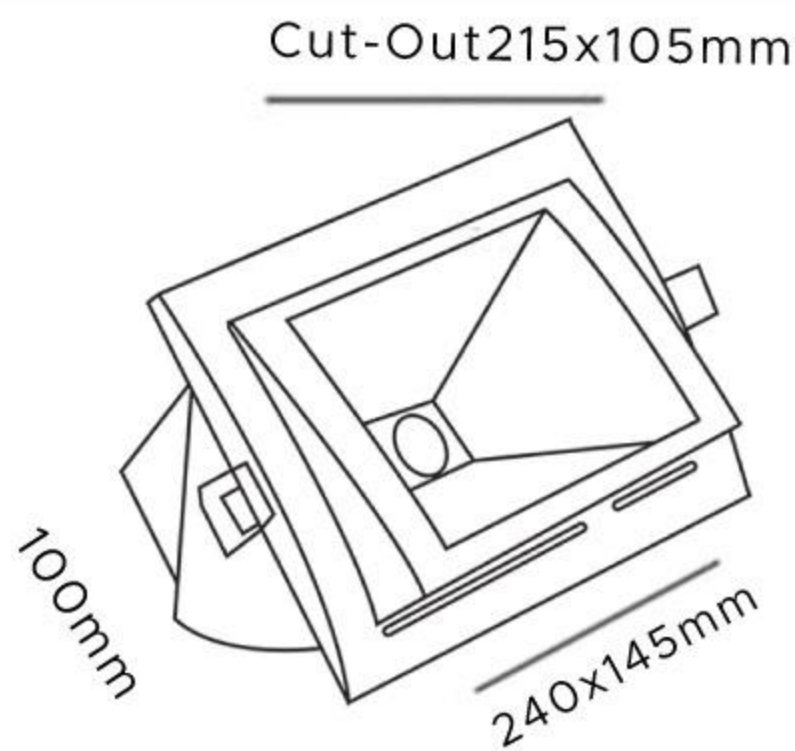

PRODUCT SPECIFICATIONS

Product Type : Recessed Downlights

Product Name : Rectangle Swivel Shop Light

Product Code : UHLS-56-REXT-ZOOM-DL

Wattage : 56W

CCT : 3000K / 4000K / 6000K

Outer Body Color : White / Black

Input Voltage : 185-265V

Reflector: Silver

CRI : >80

THD : <15

Operating Temperature : -10°C to +60°C

Material : Aluminium

Beam Angle : 38°

LED : CREE / Bridgelux

DRIVER OPTIONS

SPECIAL ADDITIONAL FEATURES