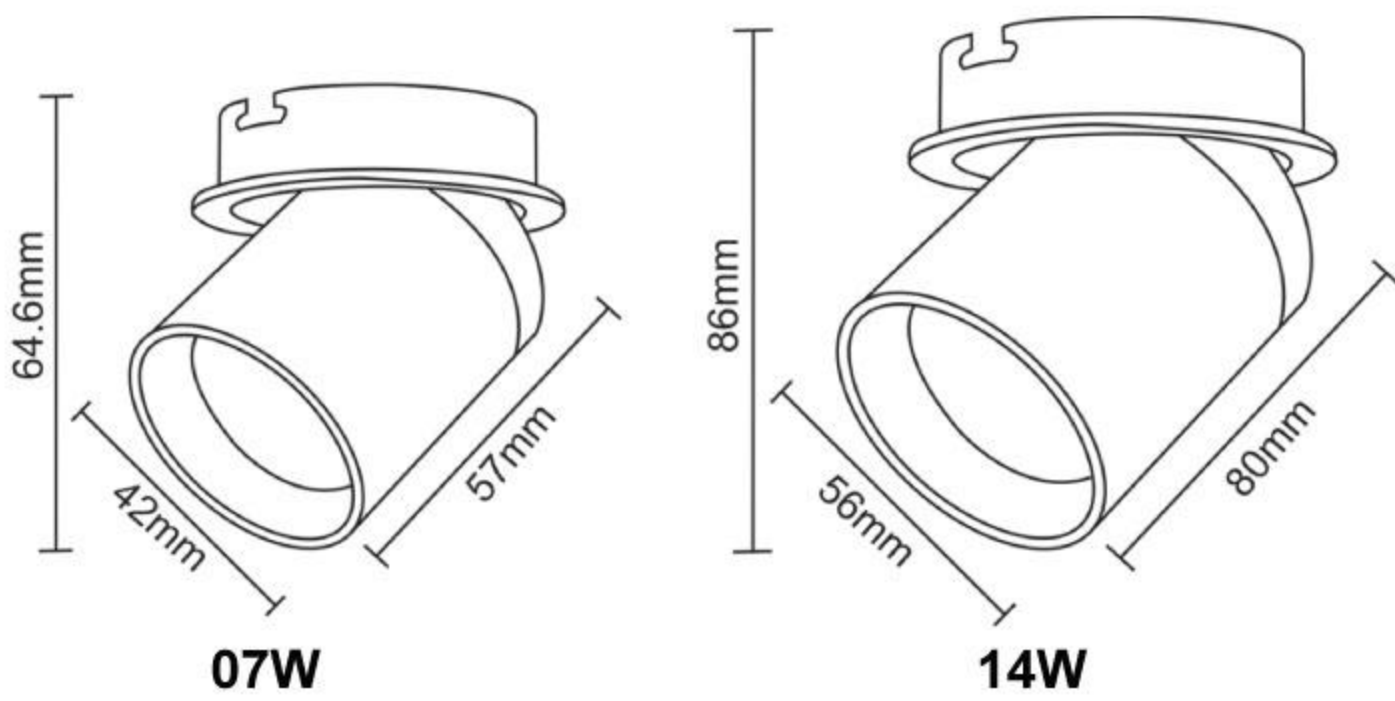

PRODUCT SPECIFICATIONS

Product Type : Recessed Downlights

Reflector : Black

Product Name : Swivel Zoom Art Light

CRI : >80

Product Code : UHLS-07_14-REVOLVE

THD : <15

Wattage : 07W / 14W

Operating Temperature : -10°C to +60°C

CCT : 3000K / 4000K / 6000K

Material : Aluminium

Outer Body Color : White / Black

Beam Angle : 36°

Input Voltage : 185-265V

LED : CREE / Bridgelux

DRIVER OPTIONS

SPECIAL ADDITIONAL FEATURES