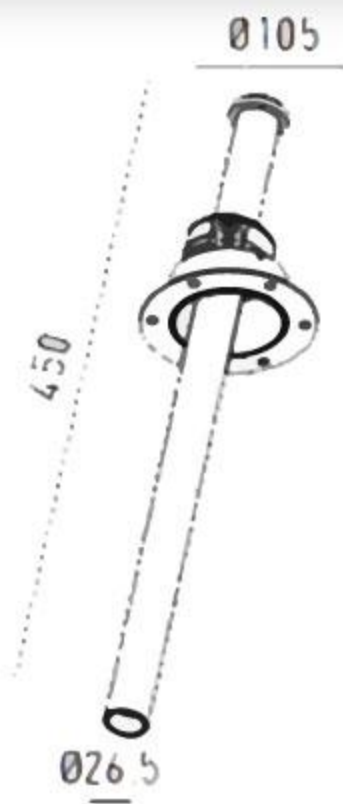

PRODUCT SPECIFICATIONS

Product Type : Recessed Downlights

Reflector : Black

Product Name : Concealed Stick Light

CRI : >80

Product Code : UHLS-12-244244-DL

PF : >0.9

Wattage : 12W

THD : <15

CCT : 3000K / 4000K

Operating Temperature : -10°C to +60°C

Outer Body Color : Black / White

Material : Aluminium

Input Voltage : 185-265V

Beam Angle : 38°

LED : CREE / Bridgelux

DRIVER OPTIONS

SPECIAL ADDITIONAL FEATURES