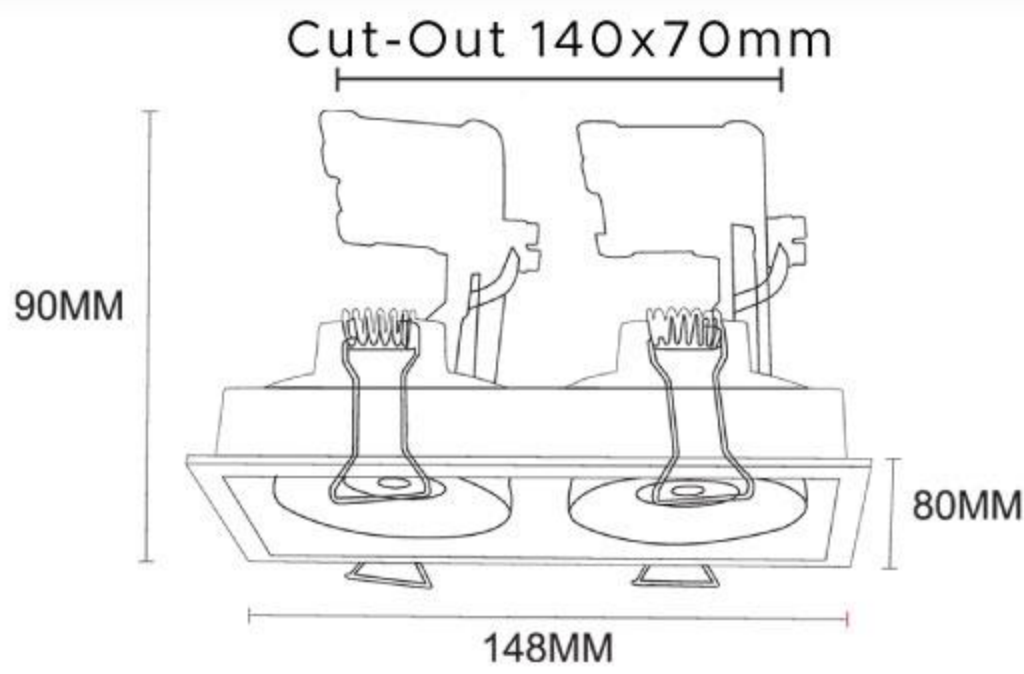

PRODUCT SPECIFICATIONS

Product Type : Recessed Downlights

Reflector : White / Black

Product Name : Twin Swivel Zoom DownLight

CRI : >80

Product Code : UHLS-20-0121

THD : <15

Wattage : 20W

Operating Temperature : -10°C to +60°C

CCT : 3000K / 4000K / 5000K

Material : Aluminium

Outer Body Color : White / Black

Beam Angle : 38°

Input Voltage : 185-265V

LED : CREE / Bridgelux

DRIVER OPTIONS

SPECIAL ADDITIONAL FEATURES