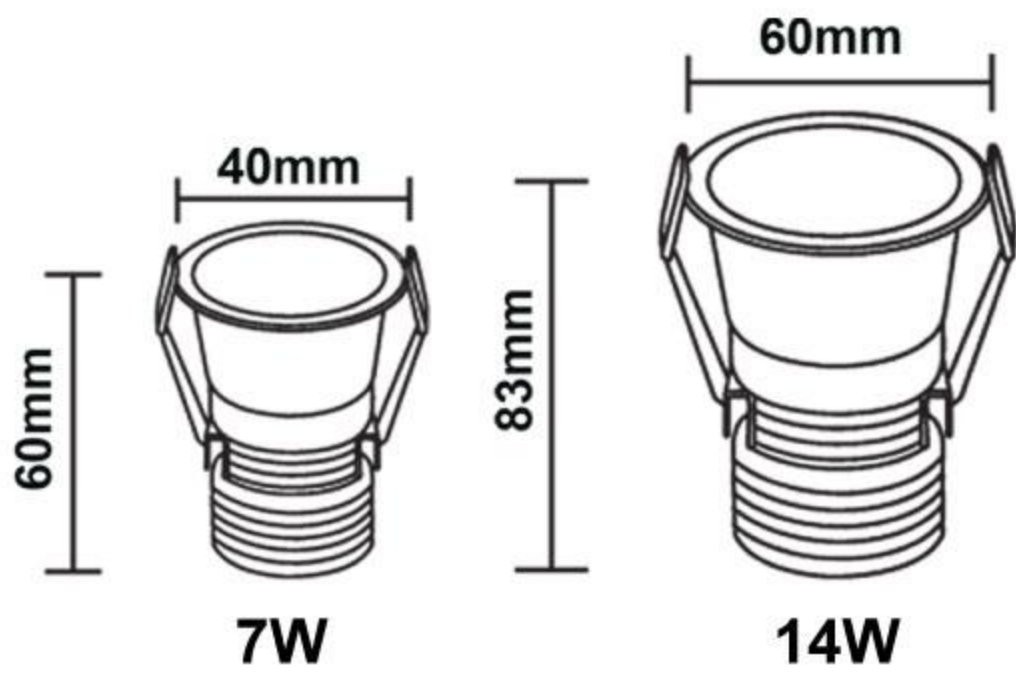

PRODUCT SPECIFICATIONS

Product Type : Recessed Downlights

Product Name : Concealed Downlight 444

Product Code : UHLS- 07W_14W-CDCOB-444

Wattage : 7W / 14W

CCT : 3000K / 4000K / 6000K

Outer Body Color : White / Black

Input Voltage : 185-265V

Inner Color : Gun Metal

CRI : >80

THD : <15

Operating Temperature : -10°C to +60°C

Material : Aluminium

Beam Angle : 40°

LED : CREE / Bridgelux

DRIVER OPTIONS

SPECIAL ADDITIONAL FEATURES