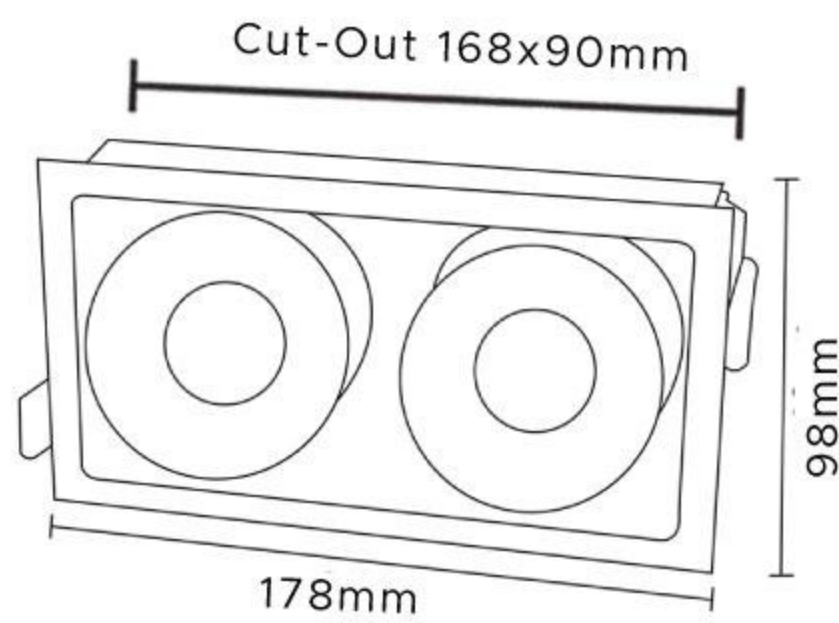

PRODUCT SPECIFICATIONS

Product Type : Recessed Downlights

Product Name : Twin Swivel Downlight

Product Code : UHLS-24-0409-CDCOB-DL

Wattage : 24W

CCT : 3000K / 4000K

Outer Body Color : White / Black

Input Voltage : 185-265V

Inner Color : Black

CRI : >80

THD : <15

Operating Temperature : -10°C to +60°C

Material : Aluminium

Beam Angle : 38°

LED : CREE / Bridgelux

DRIVER OPTIONS

SPECIAL ADDITIONAL FEATURES