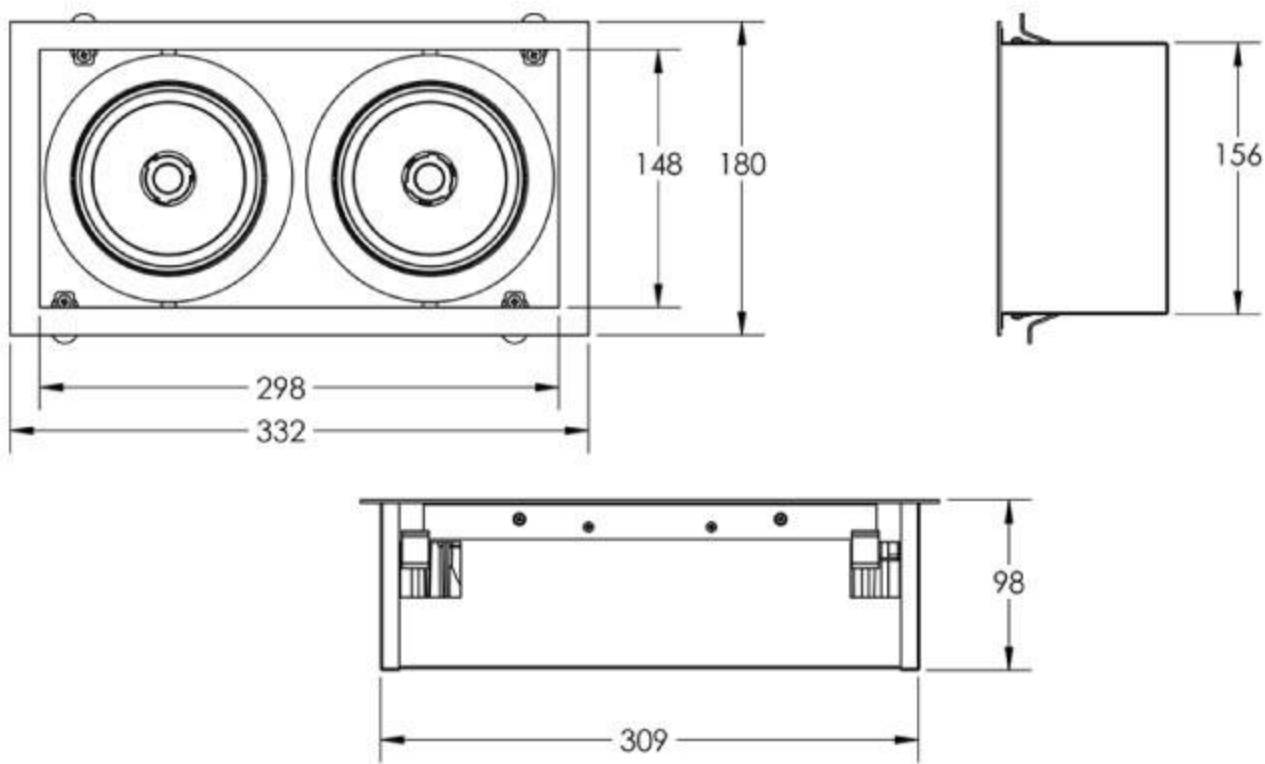

PRODUCT SPECIFICATIONS

Product Type : Recessed Downlights

Inner Color : White / Black

Product Name : Gimbal 2X

CRI : 80

Product Code : US-2X-60W

THD : <15

Wattage : 2x30W

Operating Temperature : -10°C to +60°C

CCT : 3000K / 4000K / 6000K

Material : Aluminium

Outer Body Color : White / Black

Beam Angle : 38°

Input Voltage : 185-265V

LED : CREE / Bridgelux

Lumens : 100LM/ Watt

IP Rating: IP20

DRIVER OPTIONS

SPECIAL ADDITIONAL FEATURES