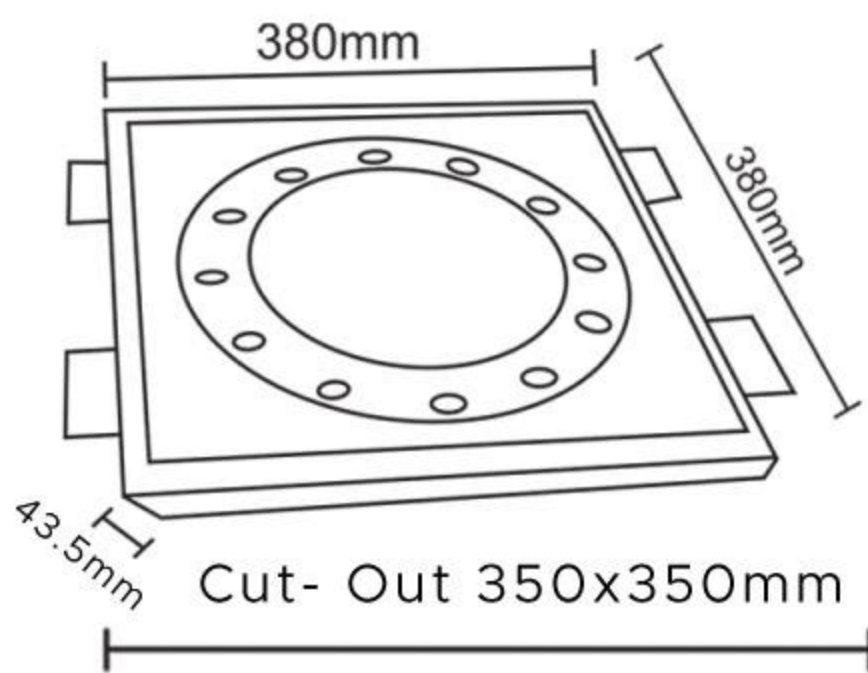

PRODUCT SPECIFICATIONS

Product Type : Recessed Downlights

Reflector : Black

Product Name : Concealed Ring Circle Light

CRI : >80

Product Code : UHLS-56-218-786-DL

PF : >0.9

Wattage : 56W

THD : <15

CCT : 3000K / 4000K

Operating Temperature : -10°C to +60°C

Outer Body Color : Black / White

Material : Aluminium

Input Voltage : 185-265V

Beam Angle : 38°

LED : CREE / Bridgelux

DRIVER OPTIONS

SPECIAL ADDITIONAL FEATURES