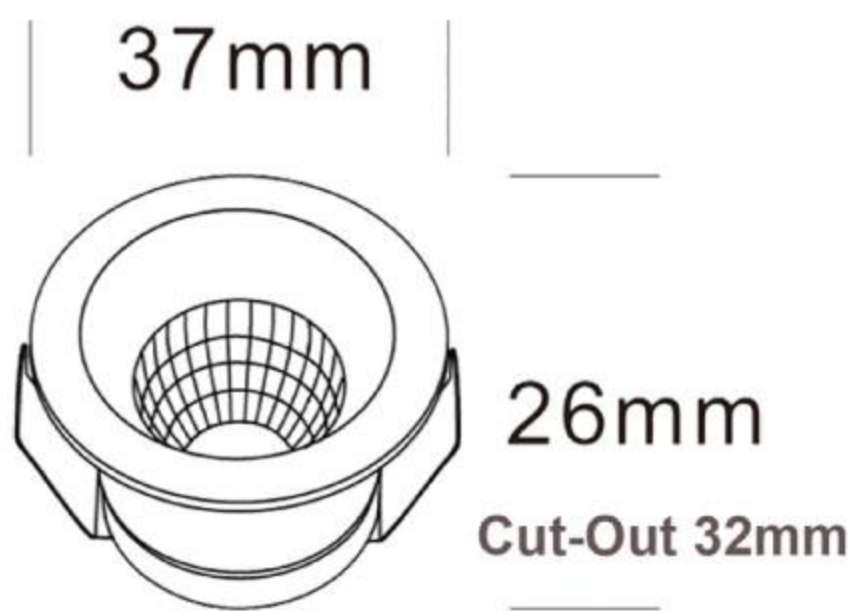

### PRODUCT SPECIFICATIONS

<b>Product Type :</b> Recessed Downlights	<b>Inner Color :</b> White/ Black / Rose Gold / Champagne / GunMetal
<b>Product Name :</b> Concealed Niche Downlight	<b>CRI :</b> >80
<b>Product Code :</b> UHLS-03-414-CDCOB	<b>THD :</b> <15
<b>Wattage :</b> 03W	<b>Operating Temperature :</b> -10°C to +60°C
<b>CCT :</b> 3000K / 4000K	<b>Material :</b> Aluminium
<b>Outer Body Color :</b> White/ Black / Rose Gold / Champagne / GunMetal	<b>Beam Angle :</b> 40°
<b>Input Voltage :</b> 185-265V	<b>LED :</b> CREE / Bridgelux