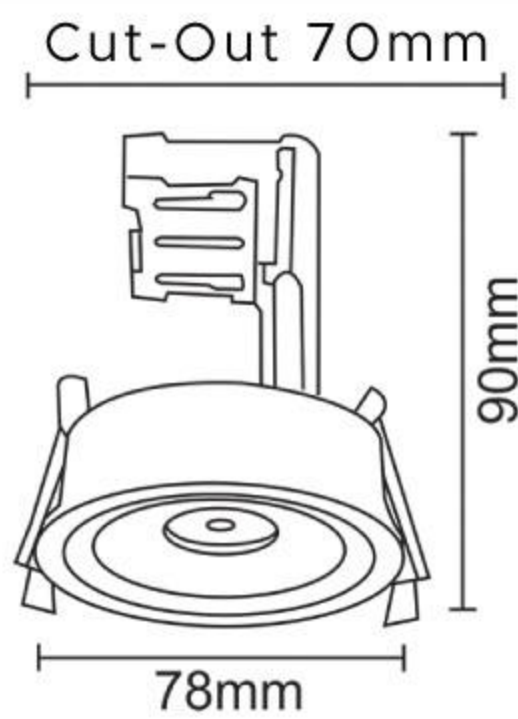

PRODUCT SPECIFICATIONS

Product Type : Recessed Downlights

Reflector : White / Black

Product Name : Concealed Zoom Swivel Downlight

CRI : >80

Product Code : UHLS-10-0121-CDCOB-DL

THD : <15

Wattage : 10W

Operating Temperature : -10°C to +60°C

CCT : 3000K / 4000K / 5000K

Material : Aluminium

Outer Body Color : White / Black

Beam Angle : 45°

Input Voltage : 185-265V

LED : CREE / Bridgelux

DRIVER OPTIONS

SPECIAL ADDITIONAL FEATURES