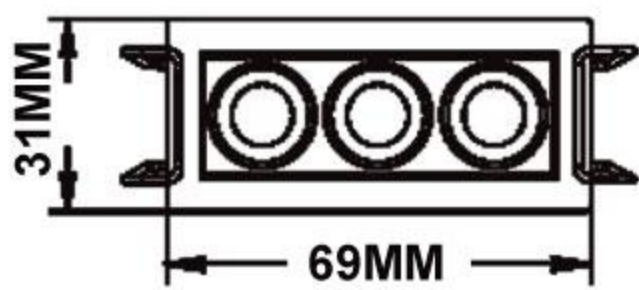

PRODUCT SPECIFICATIONS

Product Type : Recessed Downlights

Reflector : Black

Product Name : Concealed Brick Light

CRI : >80

Product Code : UHLS-06-BRICK

THD : <15

Wattage : 6W

Operating Temperature : -10°C to +60°C

CCT : 3000K / 4000K / 6000K

Material : Aluminium

Outer Body Color : Black / White

Beam Angle : 40°

Input Voltage : 185-265V

LED : CREE / Bridgelux

DRIVER OPTIONS

SPECIAL ADDITIONAL FEATURES

Control by Remote, Keypad, APP

Voice Assistance

Scene Control by Remote, Keypad, APP

CCT Tunable