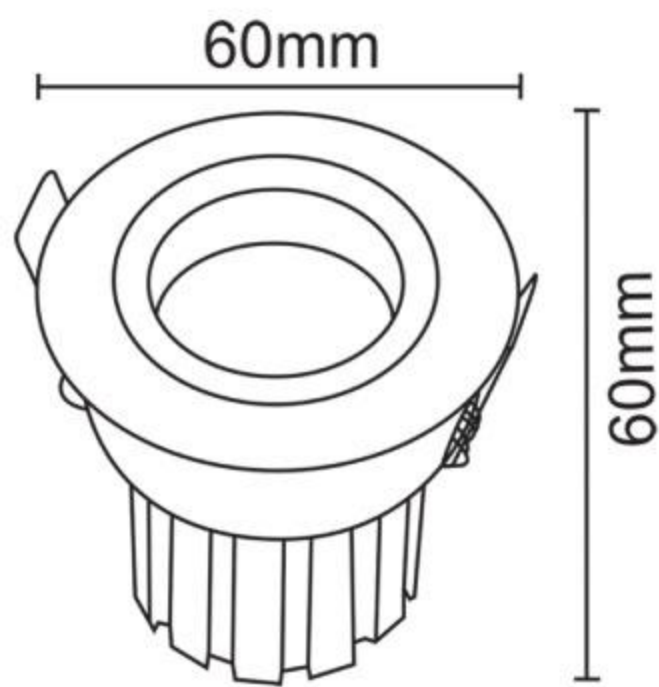

PRODUCT SPECIFICATIONS

Product Type : Recessed Downlights

Inner Color : Gold

Product Name : Concealed Downlight

CRI : >80

Product Code : UHLS-07-CDCOB-C+E-DL

THD : <15

Wattage : 07W

Operating Temperature : -10°C to +60°C

CCT : 3000K / 4000K / 6000K

Material : Aluminium

Outer Body Color : White / Black

Beam Angle : 40°

Input Voltage : 185-265V

LED : CREE / Bridgelux

DRIVER OPTIONS

SPECIAL ADDITIONAL FEATURES