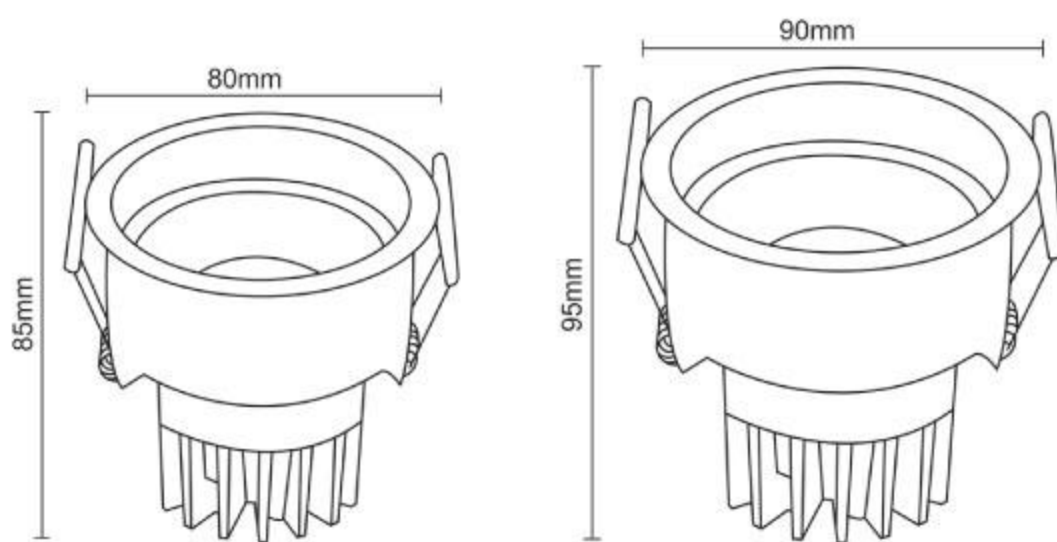

PRODUCT SPECIFICATIONS

Product Type : Recessed Downlights

Inner Color : Black / White

Product Name : Adjustable deep Curve Downlight

CRI : >80

Product Code : UHLS-12_18-DEEP CURVE

THD : <15

Wattage : 12W / 18W

Operating Temperature : -10°C to +60°C

CCT : 3000K / 4000K / 6000k

Material : Aluminium

Outer Body Color : Black / White

Beam Angle : 40°

Input Voltage : 185-265V

LED : CREE / Bridgelux

DRIVER OPTIONS

SPECIAL ADDITIONAL FEATURES