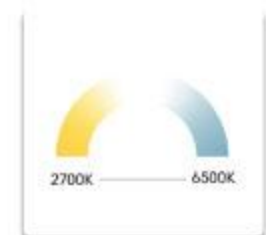

### SPECIAL ADDITIONAL FEATURES

Control by Remote, Keypad, APP

Voice Assistance

Scene Control by Remote, Keypad, APP

CCT Tunable