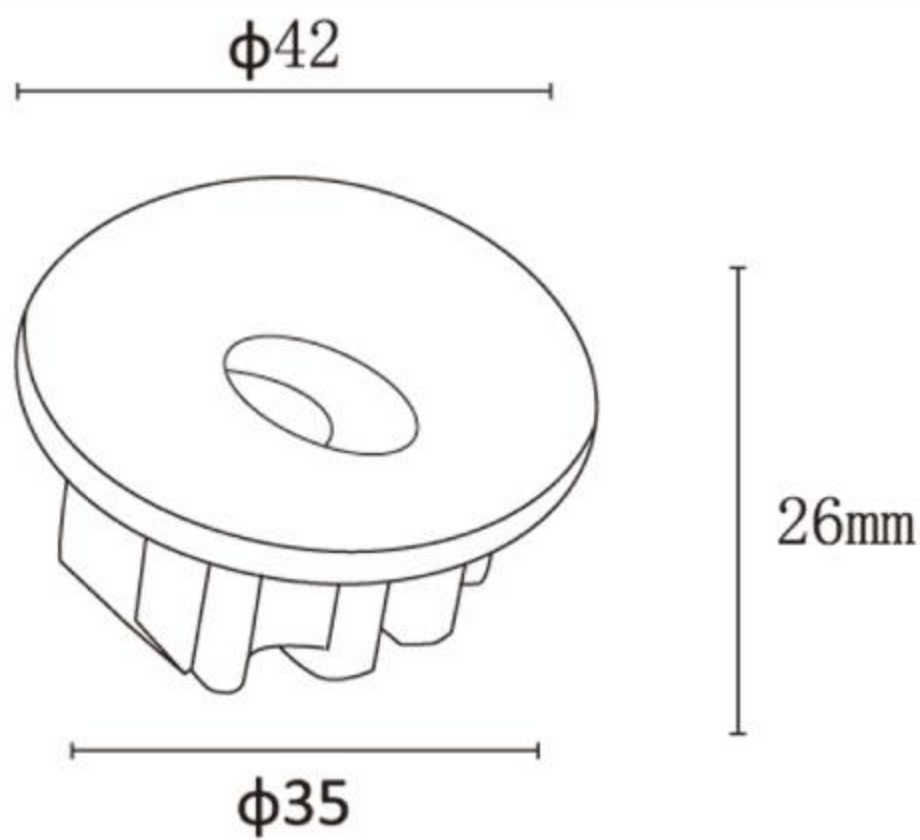

PRODUCT SPECIFICATIONS

Product Type : Foot Light

Product Name : Footlight FL 07 series

Product Code : UHLS-03-FL-07-A

Wattage : 3W

CCT : 3000K

Body Color : Black / White

Input Voltage : 185-265V

Inner Body Colour : Black / White

CRI : >80

THD : <15

Operating Temperature: -10°C to +60°C

Material : Aluminium

Beam Angle : 38°

LED : Osram / CREE / Bridgelux

DRIVER OPTIONS

SPECIAL ADDITIONAL FEATURES