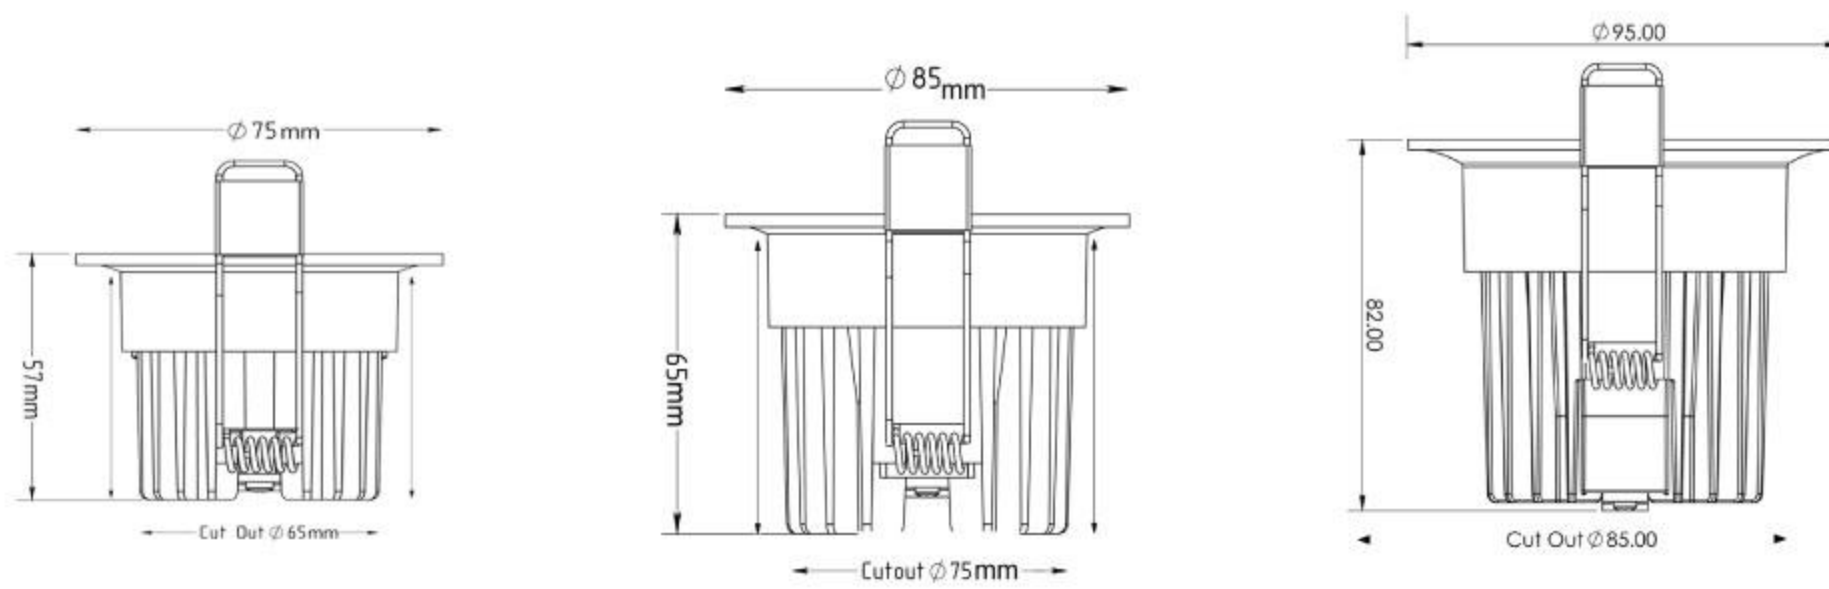

PRODUCT SPECIFICATIONS

Product Type : Recessed Downlights

Inner Color : White / Black

Product Name : Curve Downlight

CRI : 80

Product Code : US-60-7W-12W-18W CURVE

THD : <15

Wattage : 7W / 12W / 18W

Operating Temperature : -10°C to +60°C

CCT : 3000K / 4000K / 6000K

Material : Aluminium

Outer Body Color : White

Beam Angle : 38°

Input Voltage : 185-265V

LED : CREE / Bridgelux

Lumens : 100LM/ Watt

IP Rating: IP20

DRIVER OPTIONS

SPECIAL ADDITIONAL FEATURES