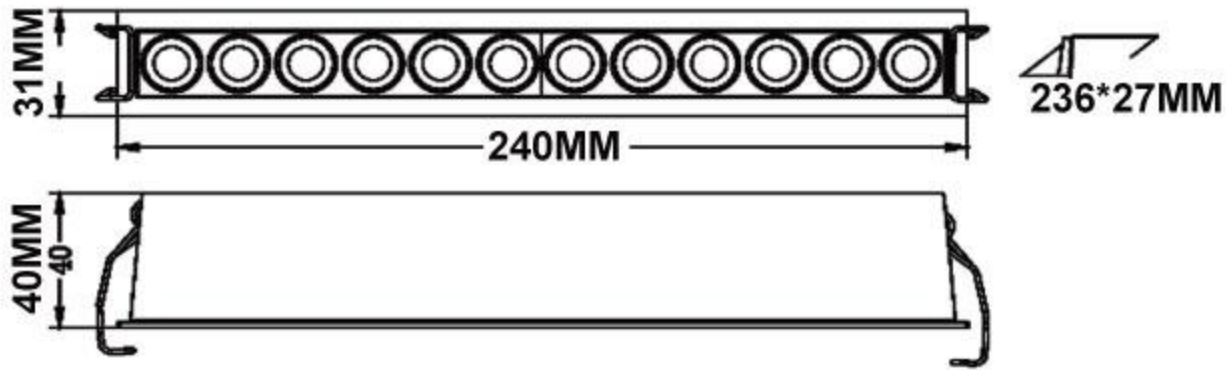

PRODUCT SPECIFICATIONS

Product Type : Recessed Downlights

Product Name : Brick Downlight 12

Product Code : UHLS-16-BRICK

Wattage : 16W

CCT : 3000K / 4000K / 6000K

Outer Body Color : Black / White

Input Voltage : 185-265V

Reflector : Black

CRI : >80

THD : <15

Operating Temperature : -10°C to +60°C

Material : Aluminium

Beam Angle : 40°

LED : Osram / CREE / Bridgelux

DRIVER OPTIONS

SPECIAL ADDITIONAL FEATURES