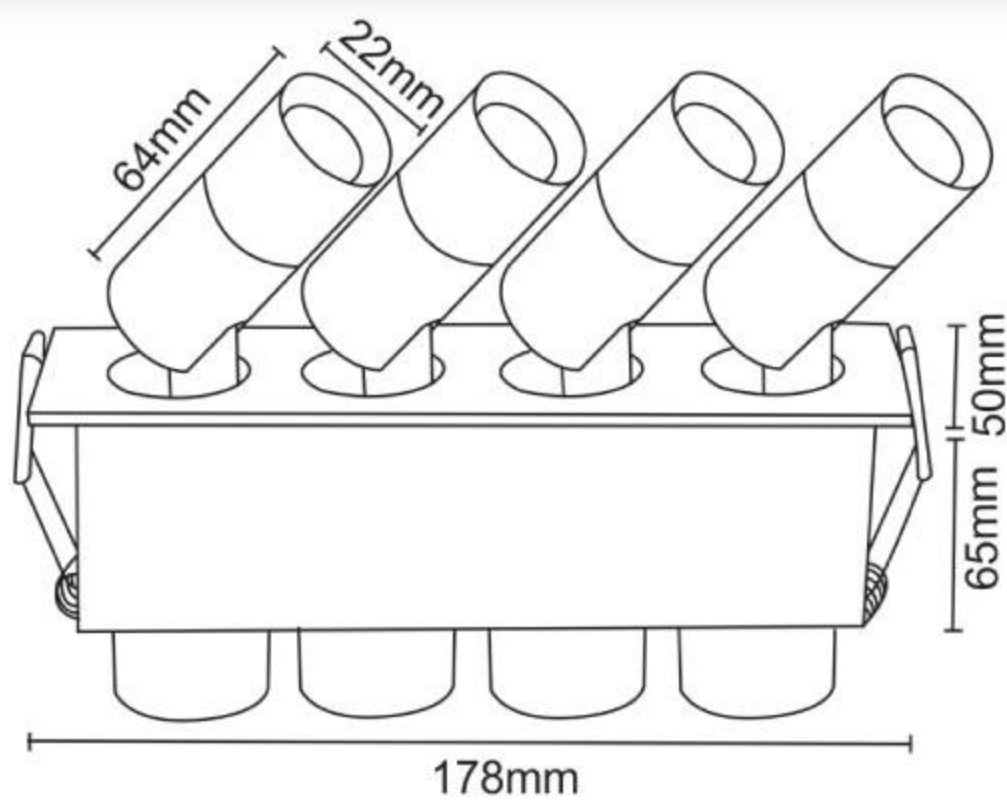

### SPECIAL ADDITIONAL FEATURES

Cutout- 40mmx165mm