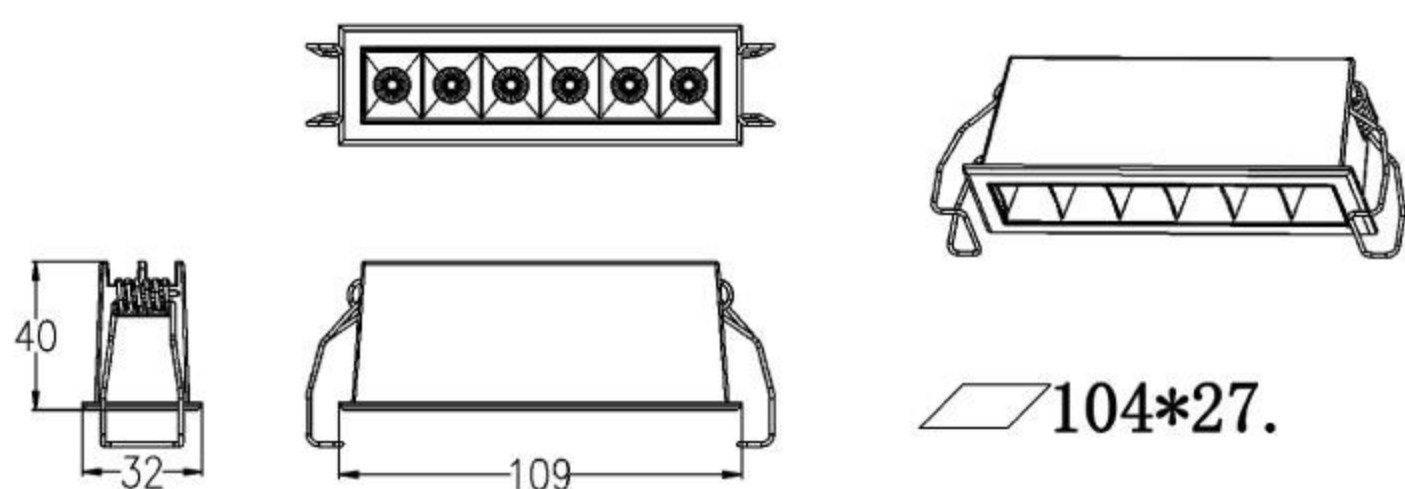

PRODUCT SPECIFICATIONS

Product Type : Recessed Downlights

Inner Color: Black / White

Product Name : Cube Downlight 6

CRI : 80

Product Code : UHLS-12- CUBE

THD : <15

Wattage : 12W

Operating Temperature : -10°C to +60°C

CCT : 3000K / 4000K / 6000K

Material : Aluminium

Outer Body Color :

Beam Angle : 40°

Input Voltage : 185-265V

LED : CREE / Bridgelux

DRIVER OPTIONS

SPECIAL ADDITIONAL FEATURES