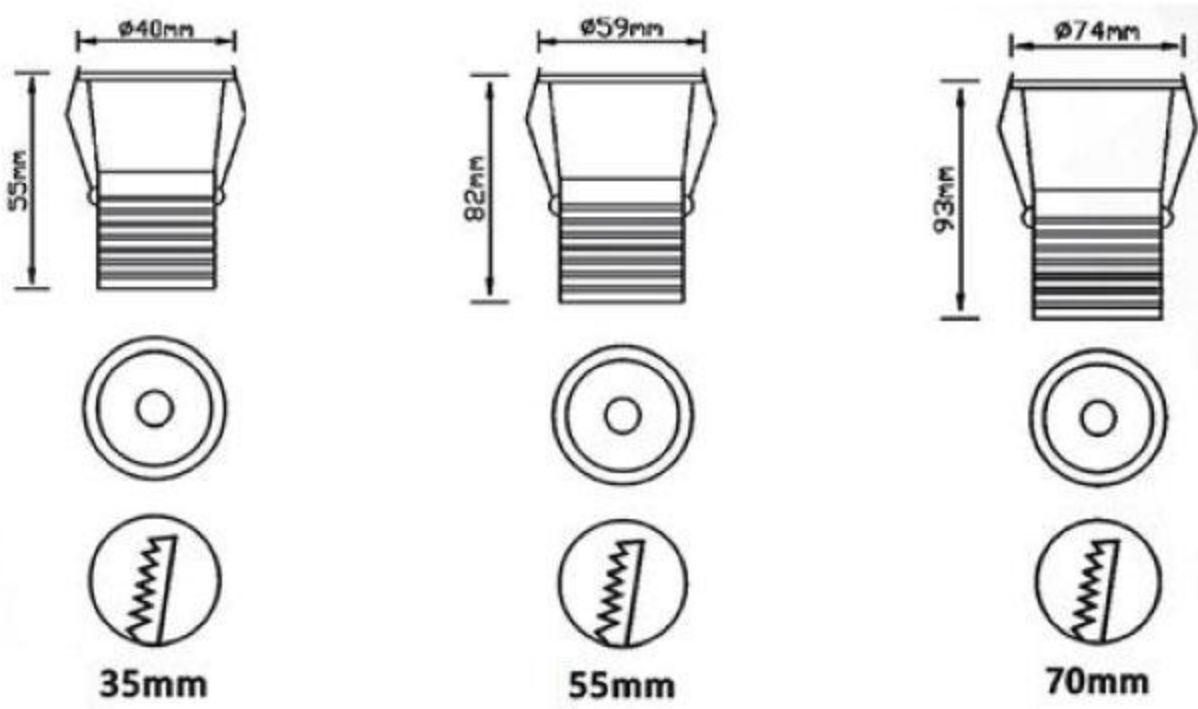

PRODUCT SPECIFICATIONS

Product Type : Recessed Downlights

Product Name : Concealed Downlight 666

Product Code : UHLS-07W_14W_21W-CDCOB-666

Wattage : 07W / 14W / 21W

CCT : 3000K / 4000K / 6000K

Outer Body Color : White / Black

Input Voltage : 185-265V

Inner Color : White / Black

CRI : >80

THD : <15

Operating Temperature : -10°C to +60°C

Material : Aluminium

Beam Angle : 40°

LED : CREE / Bridgelux

DRIVER OPTIONS

SPECIAL ADDITIONAL FEATURES