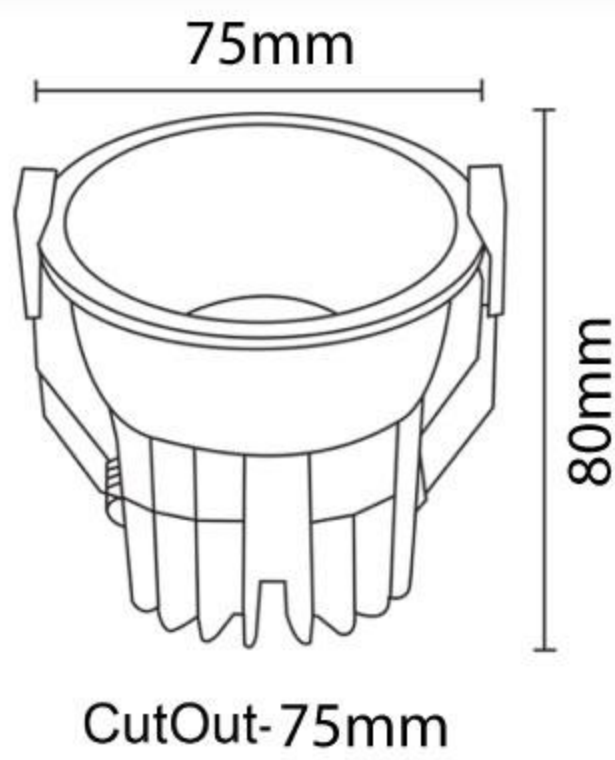

PRODUCT SPECIFICATIONS

Product Type : Recessed Downlights

Inner Color : White

Product Name : Concealed Downlight

CRI : >80

Product Code : UHLS-14-CDCOB-08-DL

THD : <15

Wattage : 14W

Operating Temperature : -10°C to +60°C

CCT : 3000K / 4000K / 6000K

Material : Aluminium

Outer Body Color : White / Black

Beam Angle : 38°

Input Voltage : 185-265V

LED : CREE / Bridgelux

IP Rating : IP20

DRIVER OPTIONS

SPECIAL ADDITIONAL FEATURES