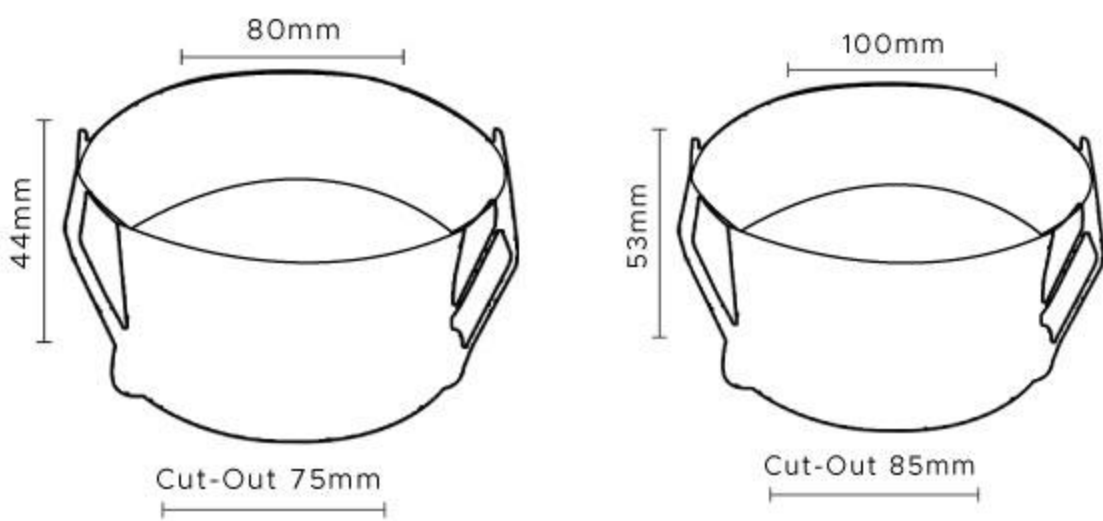

PRODUCT SPECIFICATIONS

Product Type : Recessed Downlights

Product Name : Concealed Diffused SPR Downlight

Product Code : UHLS-10_18-SPR-SMD

Wattage : 10W / 18W

CCT : 3000K / 4000K / 6000k

Outer Body Color : Black / White

Input Voltage : 185-265V

Diffuser : PMMA

CRI : >80

THD : <15

Operating Temperature : -10°C to +60°C

Material : Aluminium

Beam Angle : 120°

LED : Bridgelux

DRIVER OPTIONS

SPECIAL ADDITIONAL FEATURES