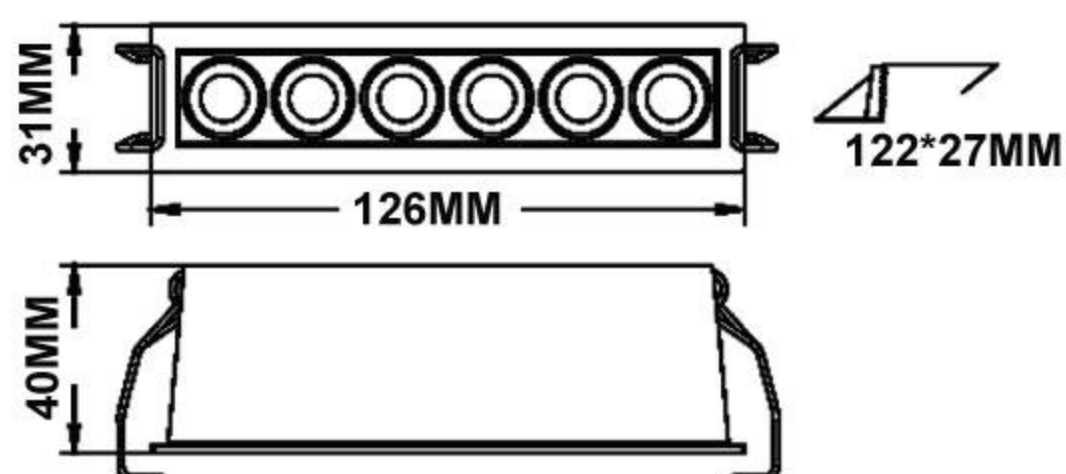

### SPECIAL ADDITIONAL FEATURES

Control by Remote, Keypad, APP

Voice Assistance

Scene Control by Remote, Keypad, APP

CCT Tunable