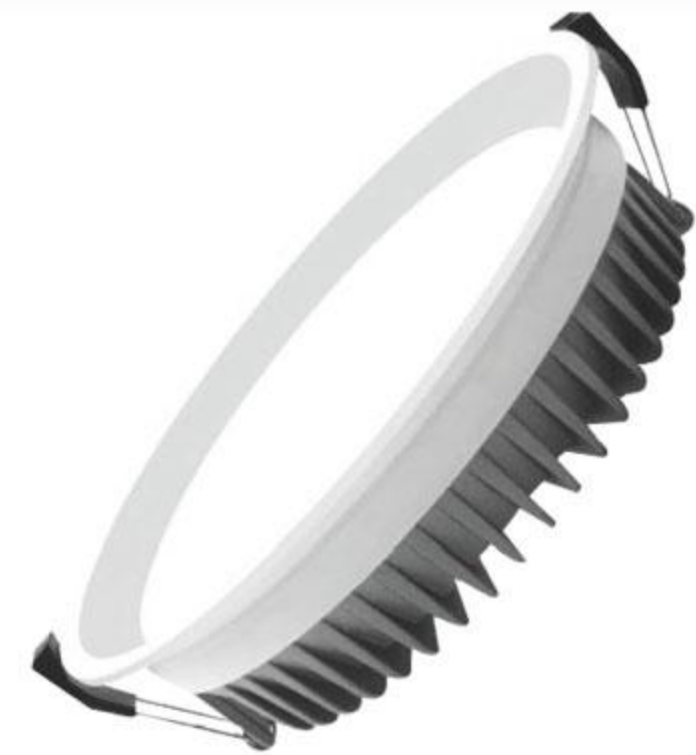

### SPECIAL ADDITIONAL FEATURES

Cut-Out D112mm

Cut-Out D150mm

Cut-Out D158mm