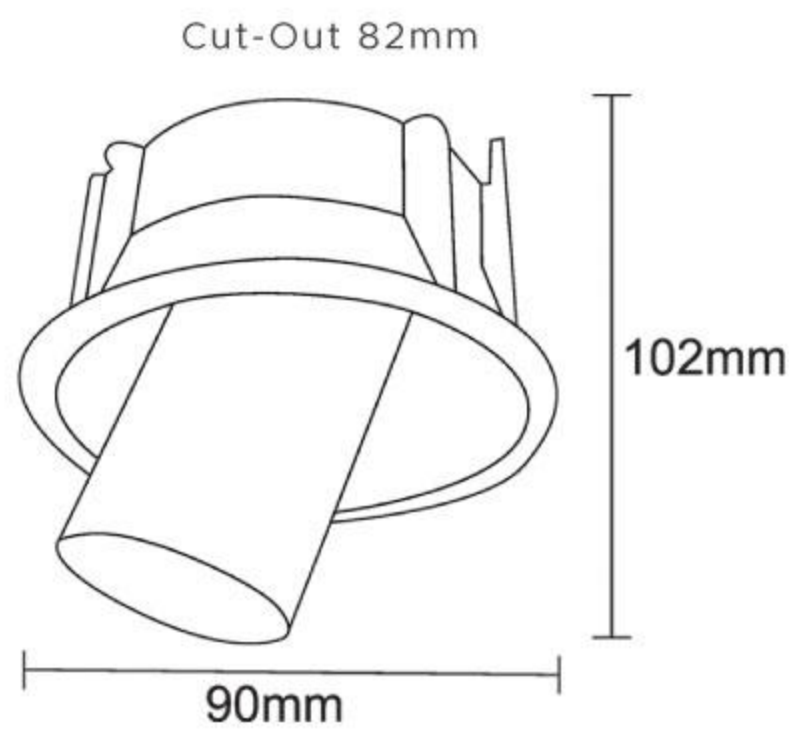

PRODUCT SPECIFICATIONS

Product Type : Recessed Downlights

Inner Color : Black

Product Name : Concealed Fixed Zoom Downlight

CRI : >80

Product Code : UHLS-14CDCOB-0208-14W-DL

THD : <15

Wattage : 14W

Operating Temperature : -10°C to +60°C

CCT : 3000K / 4000K / 6000K

Material : Aluminium

Outer Body Color : White

Beam Angle : 38°

Input Voltage : 185-265V

LED : CREE / Bridgelux

DRIVER OPTIONS

SPECIAL ADDITIONAL FEATURES