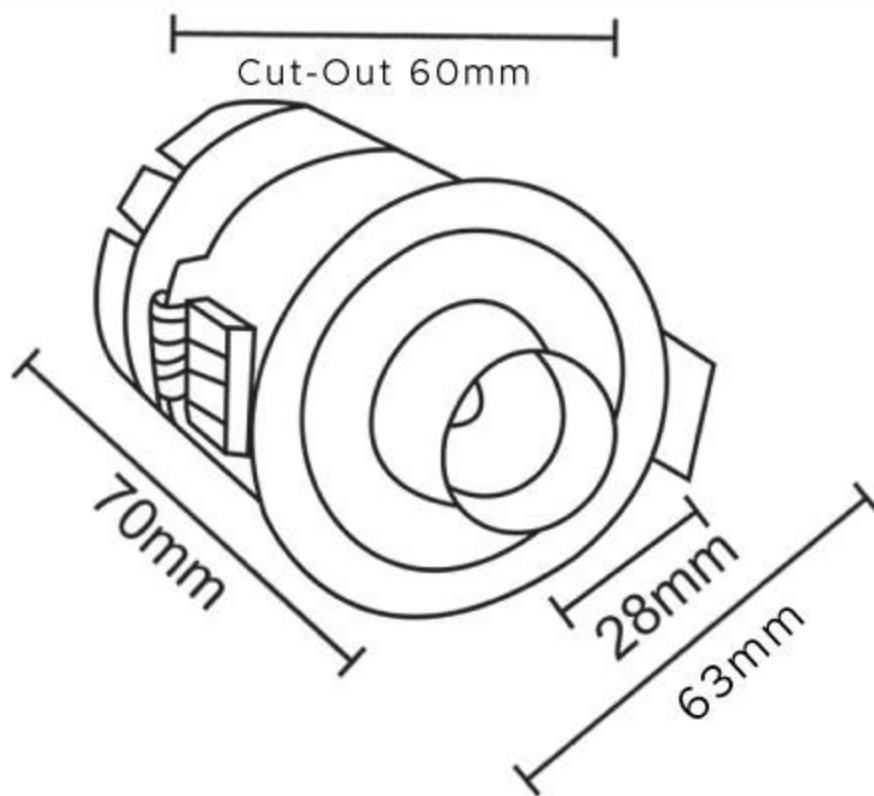

PRODUCT SPECIFICATIONS

Product Type : Recessed Downlights

Inner Color : White / Black

Product Name : Concealed Pop-out Light

CRI : >80

Product Code : UHLS-07-8407-CDCOB-DL

THD : <15

Wattage : 07W

Operating Temperature : -10°C to +60°C

CCT : 3000K / 4000K / 6000K

Material : Aluminium

Outer Body Color : White / Black

Beam Angle : 36°

Input Voltage : 185-265V

LED : CREE / Bridgelux

DRIVER OPTIONS

SPECIAL ADDITIONAL FEATURES