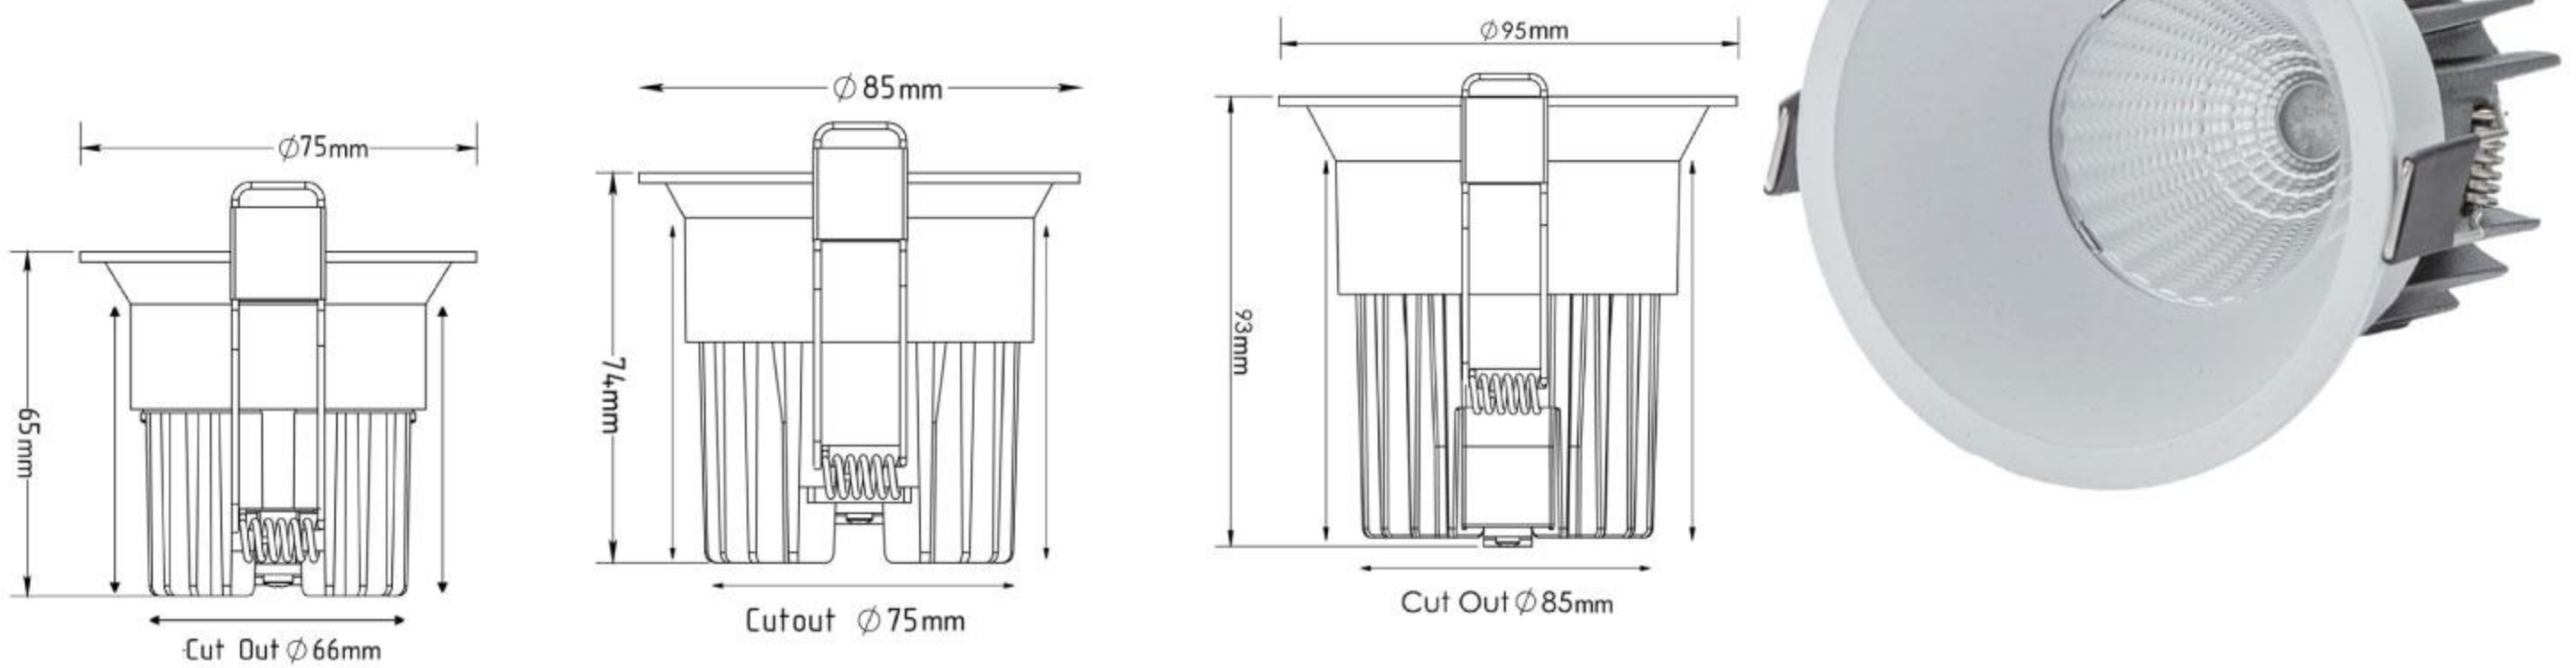

PRODUCT SPECIFICATIONS

Product Type : Recessed Downlights

Product Name : Value Downlight

Product Code : US-60-7W-12W-18W VALUE

Wattage : 7W / 12W / 18W

CCT : 3000K / 4000K / 6000K

Outer Body Color : White / Black

Input Voltage : 185-265V

Lumens : 100LM/ Watt

Inner Color : White / Black

CRI : 80

THD : <15

Operating Temperature : -10°C to +60°C

Material : Aluminium

Beam Angle : 38°

LED : CREE / Bridgelux

IP Rating: IP20

DRIVER OPTIONS

SPECIAL ADDITIONAL FEATURES