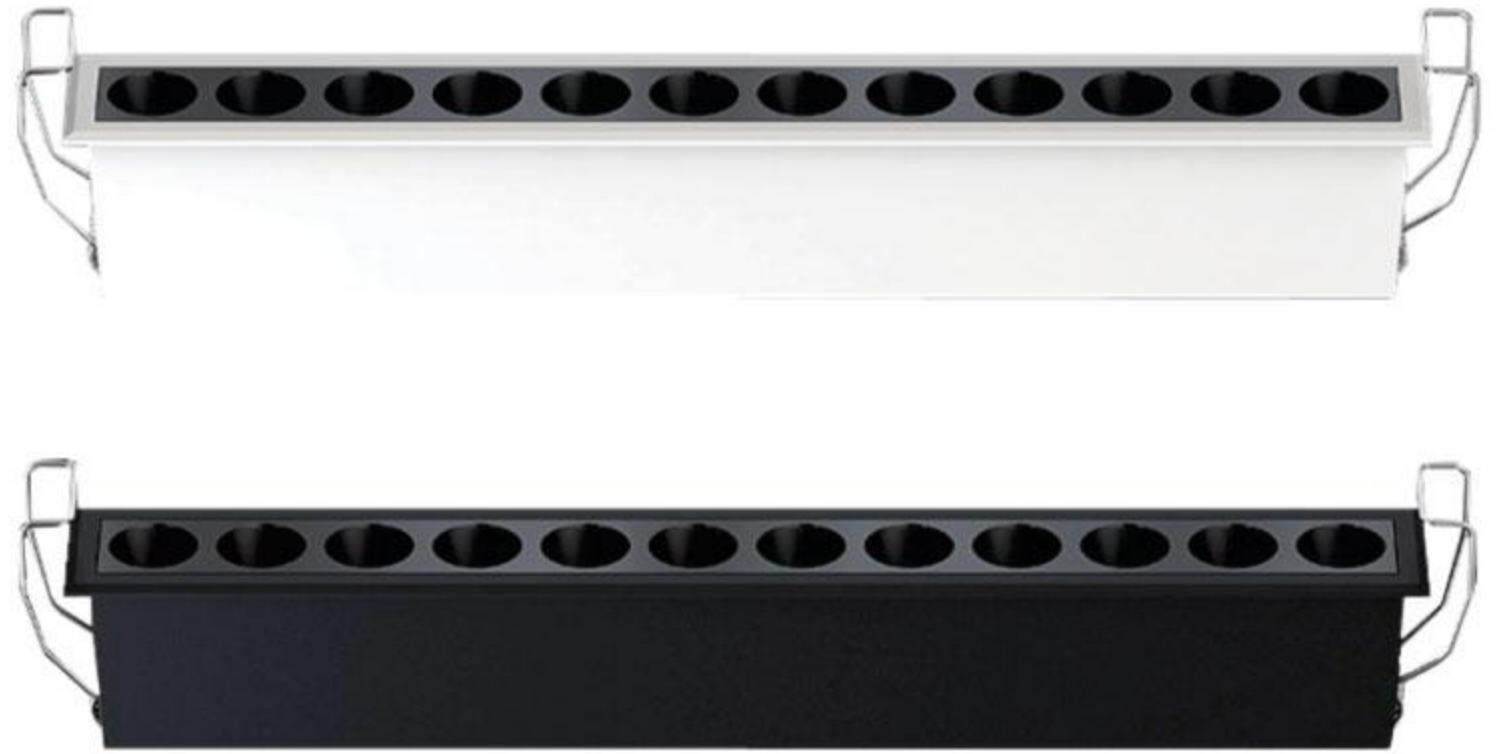

PRODUCT SPECIFICATIONS

Product Type : Recessed Downlights

Product Name : Brick Downlight 12

Product Code : UHLS-16-BRICK

Wattage : 16W

CCT : 3000K / 4000K / 6000K

Outer Body Color : Black / White

Input Voltage : 185-265V

Reflector : Black

CRI : >80

THD : <15

Operating Temperature : -10°C to +60°C

Material : Aluminium

Beam Angle : 40°

LED : Osram / CREE / Bridgelux

DRIVER OPTIONS

SPECIAL ADDITIONAL FEATURES