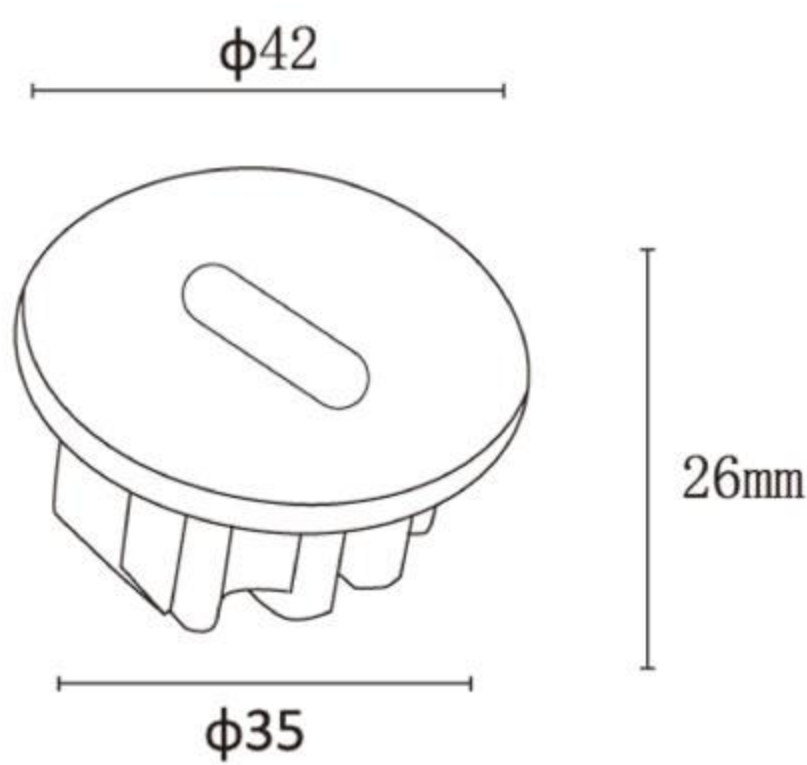

PRODUCT SPECIFICATIONS

Product Type : Foot Light

Product Name : Footlight FL 07 series

Product Code : UHLS-03-FL-07-B

Wattage : 03W

CCT : 3000K

Body Color : Black / White

Input Voltage : 185-265V

Inner Body Colour : Black / White

CRI : >80

THD : <15

Operating Temperature: -10°C to +60°C

Material : Aluminium

Beam Angle : 38°

LED : Osram / CREE / Bridgelux

DRIVER OPTIONS

SPECIAL ADDITIONAL FEATURES