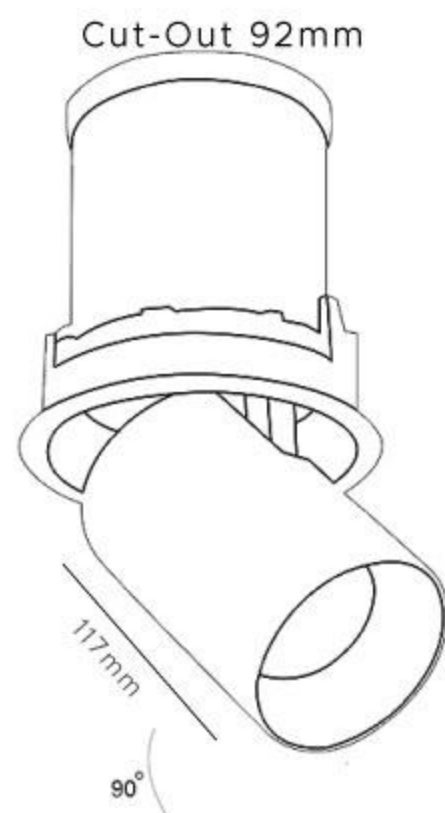

PRODUCT SPECIFICATIONS

Product Type : Recessed Downlights

Diffuser : PMMA

Product Name : Concealed Zoom Downlight

CRI : >80

Product Code : UHLS-14-786-ZOOM-DL

THD : <15

Wattage : 14W

Operating Temperature : -10°C to +60°C

CCT : 3000K / 4000K / 6000K

Material : Aluminium

Outer Body Color : White / Black

Beam Angle : 40°

Input Voltage : 185-265V

LED : CREE / Bridgelux

DRIVER OPTIONS

SPECIAL ADDITIONAL FEATURES