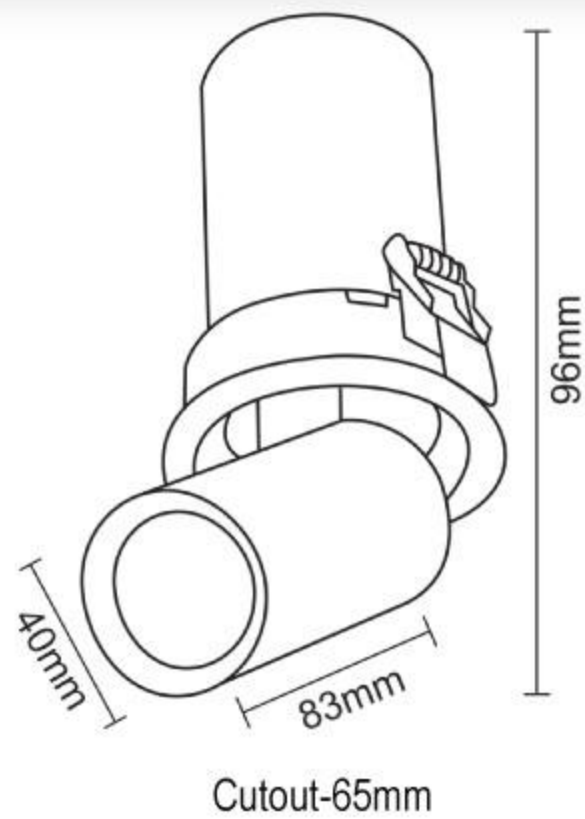

PRODUCT SPECIFICATIONS

Product Type : Recessed Downlights

Inner Color : White / Black

Product Name : Concealed Zoom Downlight

CRI : >80

Product Code : UHLS-09-786 ZOOM

THD : <15

Wattage : 9W

Operating Temperature : -10°C to +60°C

CCT : 3000K / 4000K / 6000K

Material : Aluminium

Outer Body Color : White / Black

Beam Angle : 40°

Input Voltage : 185-265V

LED : CREE / Bridgelux

DRIVER OPTIONS

SPECIAL ADDITIONAL FEATURES