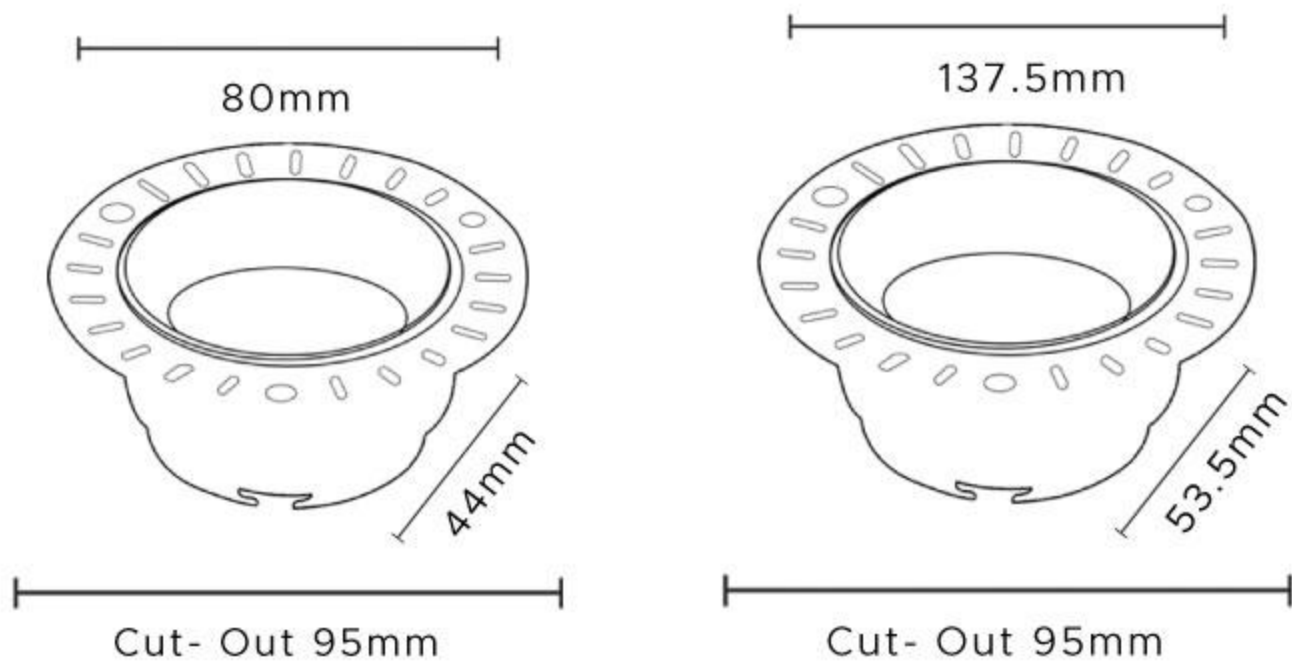

PRODUCT SPECIFICATIONS

Product Type : Recessed Downlights

Diffuser : PMMA

Product Name : Concealed Trimless Diffused Downlight

CRI : >80

Product Code : UHLS-10_18-TRM-SMD

PF : >0.9

Wattage : 10W / 18W

THD : <15

CCT : 3000K / 4000K / 6000K

Operating Temperature : -10°C to +60°C

Outer Body Color : White

Material : Aluminium

Input Voltage : 185-265V

Beam Angle : 120°

LED : CREE / Bridgelux

DRIVER OPTIONS

SPECIAL ADDITIONAL FEATURES