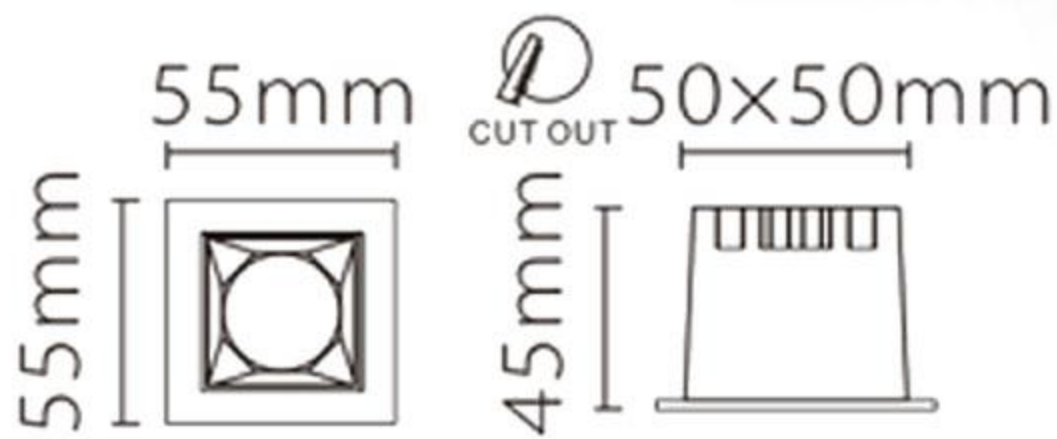

PRODUCT SPECIFICATIONS

Product Type : Recessed Downlights

Inner Color : Gunmetal

Product Name : Concealed Single Matrix

CRI : >80

Product Code : UHLS-06-MATRIX-DL

THD : <15

Wattage : 06W

Operating Temperature : -10°C to +60°C

CCT : 3000K / 4000K / 6000K

Material : Aluminium

Outer Body Color : Black / White

Beam Angle : 38°

Input Voltage : 185-265V

LED : Osram / CREE / Bridgelux

DRIVER OPTIONS

SPECIAL ADDITIONAL FEATURES