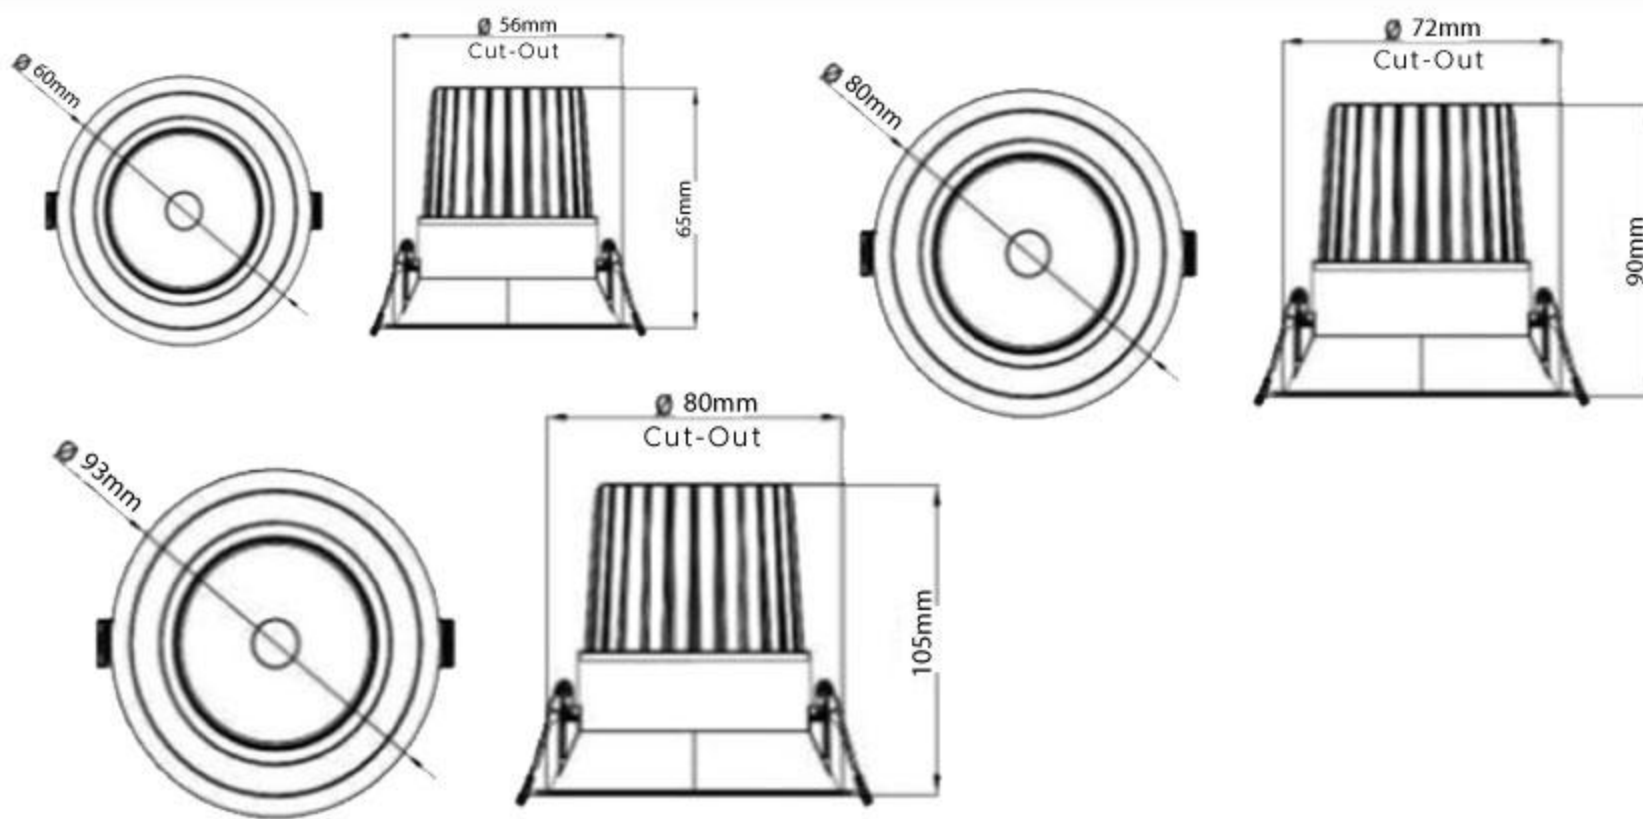

PRODUCT SPECIFICATIONS

Product Type : Recessed Deep Downlights

Product Name : Zeus Downlight

Product Code : US-10-7W-12W-18W-ZD

Wattage : 7W / 12W / 18W

CCT : 3000K / 4000K / 6000K

Outer Body Color : White / Black

Input Voltage : 185-265V

Lumens : 100LM/ Watt

Inner Color: White / Black

CRI : 80

THD : <15

Operating Temperature : -10°C to +60°C

Material : Aluminium

Beam Angle : 38°

LED : CREE / Bridgelux

IP Rating: IP20

DRIVER OPTIONS

SPECIAL ADDITIONAL FEATURES