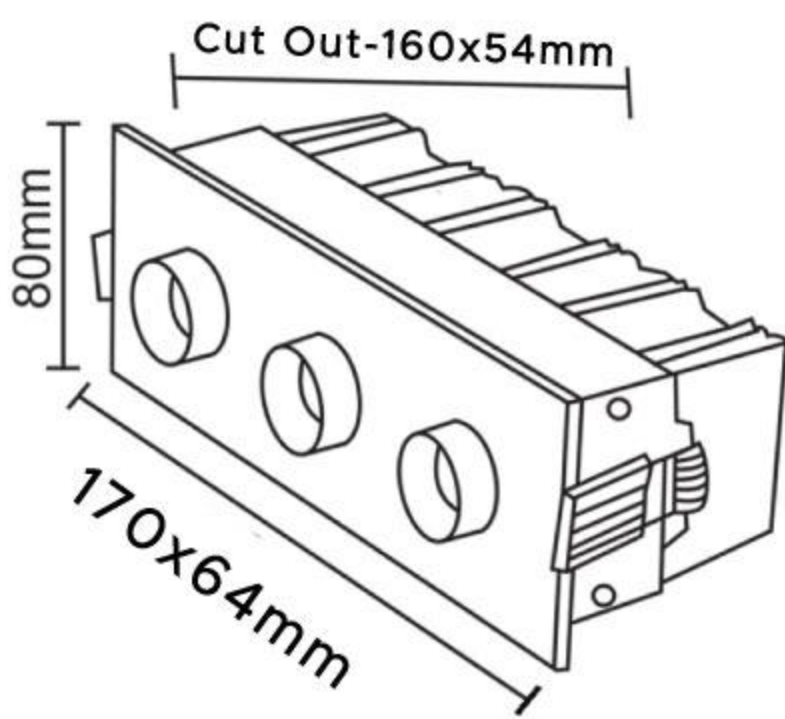

PRODUCT SPECIFICATIONS

Product Type : Recessed Downlights

Inner Color : Black

Product Name : Triple Pop-Out Downlight

CRI : >80

Product Code : UHLS-21-8407-CDCOB-DL

THD : <15

Wattage : 21W

Operating Temperature : -10°C to +60°C

CCT : 3000K / 4000K / 6000K

Material : Aluminium

Outer Body Color : Black / White

Beam Angle : 38°

Input Voltage : 185-265V

LED : Osram / CREE / Bridgelux

DRIVER OPTIONS

SPECIAL ADDITIONAL FEATURES