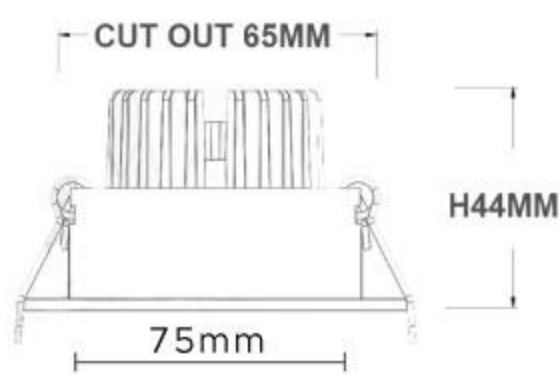

PRODUCT SPECIFICATIONS

Product Type : Recessed Downlights

Inner Color : White / Black

Product Name : Concealed Swivel Downlight

CRI : >80

Product Code : UHLS-09_14-CDCOB-07-DL

THD : <15

Wattage : 09W-14W

Operating Temperature : -10°C to +60°C

CCT : 3000K / 4000K / 6000K

Material : Aluminium

Outer Body Color : White / Black

Beam Angle : 38°

Input Voltage : 185-265V

LED : CREE / Bridgelux

DRIVER OPTIONS

SPECIAL ADDITIONAL FEATURES