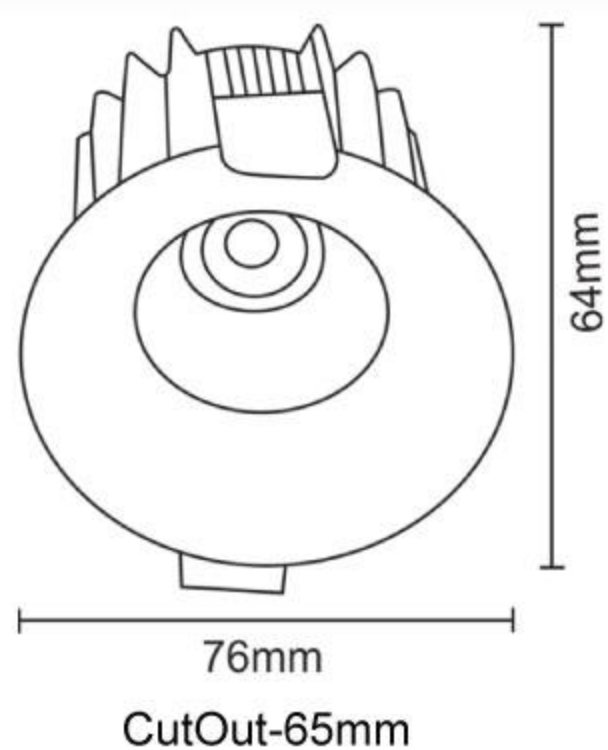

PRODUCT SPECIFICATIONS

Product Type : Recessed Downlights

Product Name : Concealed Downlight

Product Code : UHLS-14-CDCOB-04-DL

Wattage : 14W

CCT : 3000K / 4000K / 6000K

Outer Body Color : White / Black

Input Voltage : 185-265V

Inner Color : White

CRI : >80

THD : <15

Operating Temperature : -10°C to +60°C

Material : Aluminium

Beam Angle : 38°

LED : CREE / Bridgelux

DRIVER OPTIONS

SPECIAL ADDITIONAL FEATURES