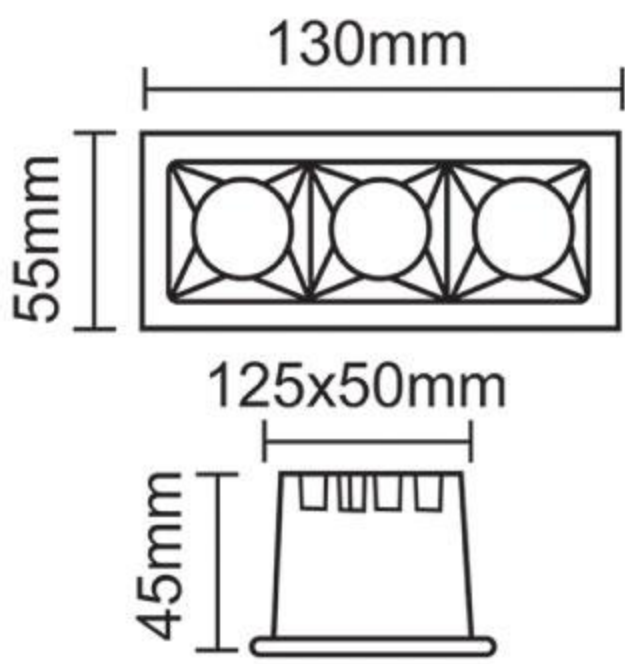

PRODUCT SPECIFICATIONS

Product Type : Recessed Downlights

Product Name : Matrix Triple Downlight

Product Code : UHLS-12-MATRIX-DL

Wattage : 12W

CCT : 3000K / 4000K / 6000K

Outer Body Color : Black / White

Input Voltage : 185-265V

Reflector : Gunmetal

CRI : >80

THD : <15

Operating Temperature : -10°C to +60°C

Material : Aluminium

Beam Angle : 38°

LED : Osram / CREE / Bridgelux

DRIVER OPTIONS

SPECIAL ADDITIONAL FEATURES