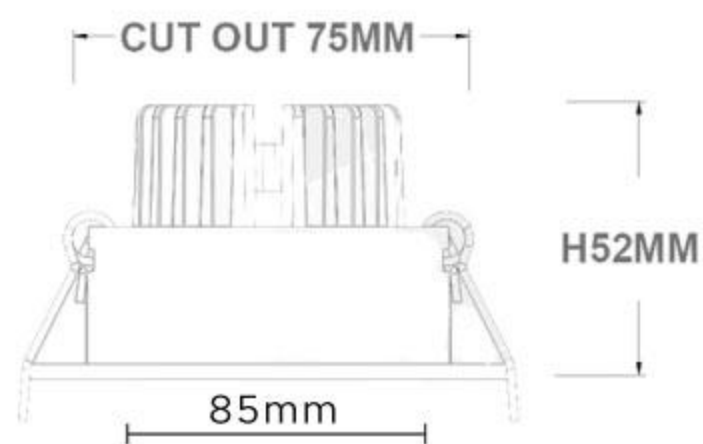

PRODUCT SPECIFICATIONS

Product Type : Recessed Downlights

Inner Color : White / Black

Product Name : Concealed Swivel Downlight

CRI : >80

Product Code : UHLS-09_14-CDCOB-07-DL

THD : <15

Wattage : 09W-14W

Operating Temperature : -10°C to +60°C

CCT : 3000K / 4000K / 6000K

Material : Aluminium

Outer Body Color : White / Black

Beam Angle : 38°

Input Voltage : 185-265V

LED : CREE / Bridgelux

DRIVER OPTIONS

SPECIAL ADDITIONAL FEATURES