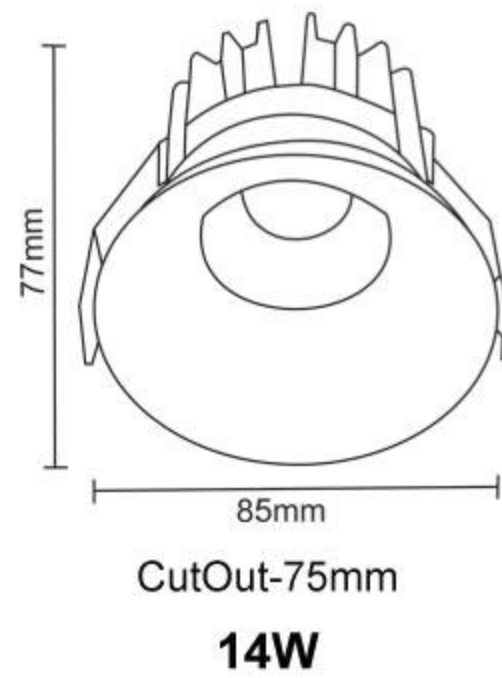

PRODUCT SPECIFICATIONS

Product Type : Recessed Downlights

Inner Color : White / Black

Product Name : Concealed Curve Downlight

CRI : >80

Product Code : UHLS-9-14 CDCOB-02-CREE-DL

THD : <15

Wattage : 9W / 14W

Operating Temperature : -10°C to +60°C

CCT : 3000K / 4000K / 6000K

Material : Aluminium

Outer Body Color : White / Black

Beam Angle : 38°

Input Voltage : 185-265V

LED : CREE / Bridgelux

DRIVER OPTIONS

SPECIAL ADDITIONAL FEATURES