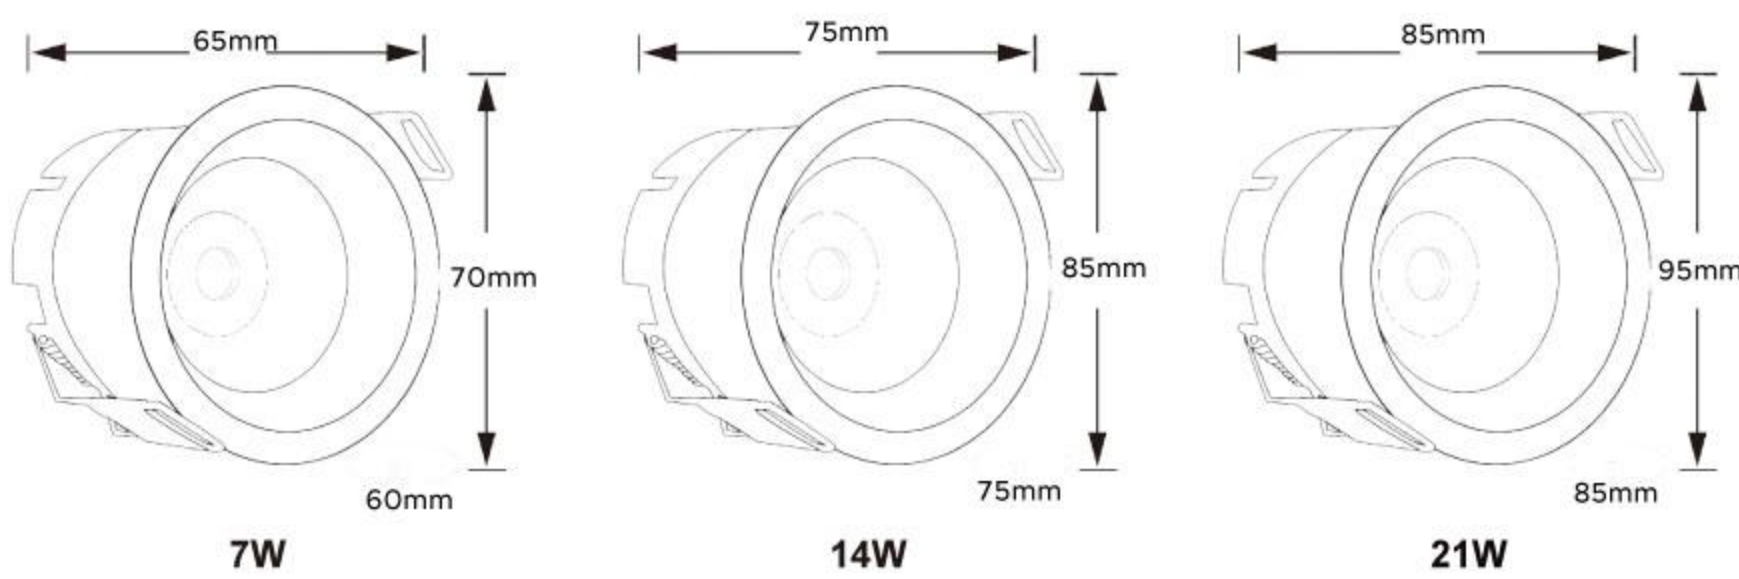

PRODUCT SPECIFICATIONS

Product Type : Recessed Downlights

Product Name : Concealed Honeycomb Downlight

Product Code : UHLS-07-14-21-CDCOB-474

Wattage : 7W / 14W / 21W

CCT : 3000K / 4000K / 6000K

Outer Body Color : White / Black

Input Voltage : 185-265V

Reflector : Matt Black with Honey comb

CRI : >80

THD : <15

Operating Temperature : -10°C to +60°C

Material : Aluminium

Beam Angle : 38°

LED : CREE / Bridgelux

DRIVER OPTIONS

SPECIAL ADDITIONAL FEATURES