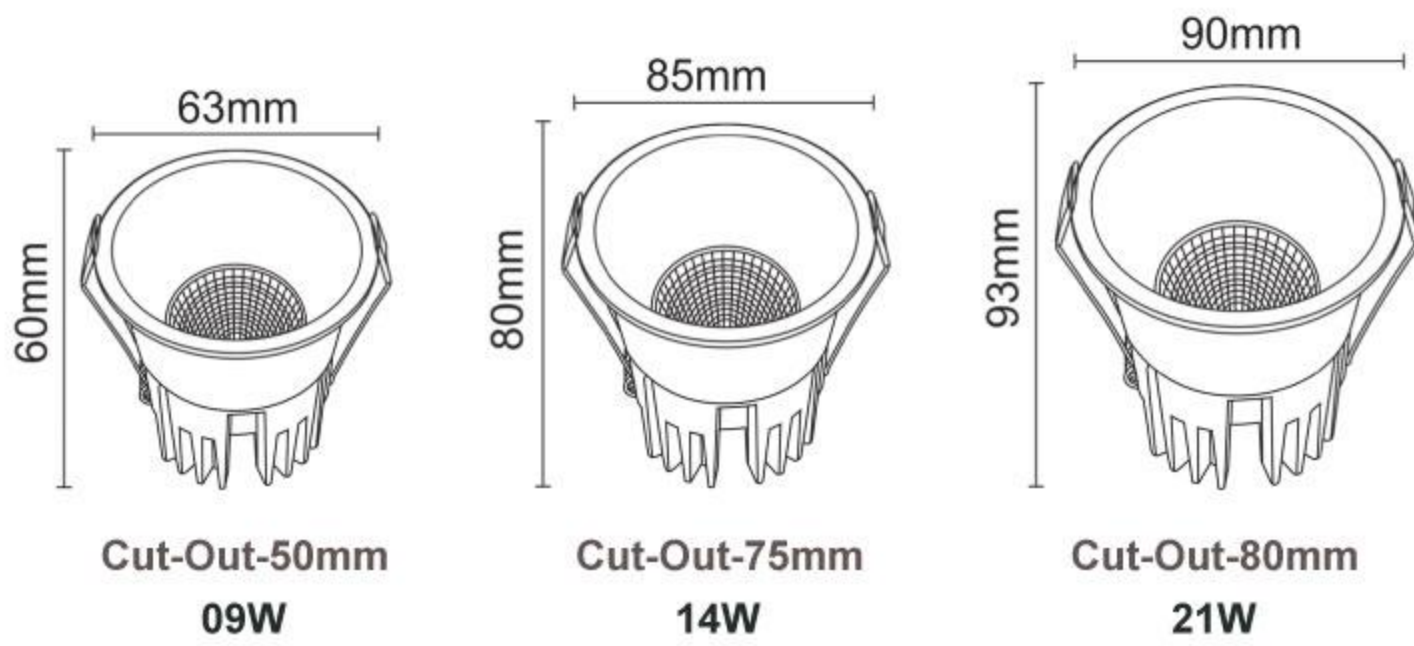

PRODUCT SPECIFICATIONS

Product Type : Recessed Downlights

Inner Color : Black / White

Product Name : Concealed Downlight Value

CRI : >80

Product Code : UHLS-09_14_21-VALUE

THD : <15

Wattage : 9W / 14W / 21W

Operating Temperature : -10°C to +60°C

CCT : 3000K / 4000K / 6000K

Material : Aluminium

Outer Body Color : White / Black

Beam Angle : 40°

Input Voltage : 185-265V

LED : CREE / Bridgelux

DRIVER OPTIONS

SPECIAL ADDITIONAL FEATURES