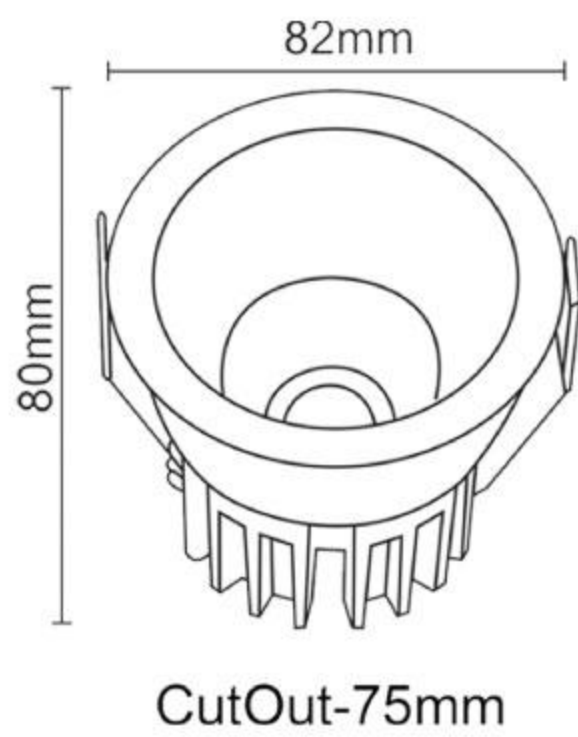

PRODUCT SPECIFICATIONS

Product Type : Recessed Downlights

Product Name : Concealed Downlight

Product Code : UHLS-14CDCOB-09-9W-DL

Wattage : 09W

CCT : 3000K / 4000K / 6000K

Outer Body Color : White / Black

Input Voltage : 185-265V

Reflector : White / Black

CRI : >80

THD : <15

Operating Temperature : -10°C to +60°C

Material : Aluminium

Beam Angle : 40°

LED : CREE / Bridgelux

DRIVER OPTIONS

SPECIAL ADDITIONAL FEATURES