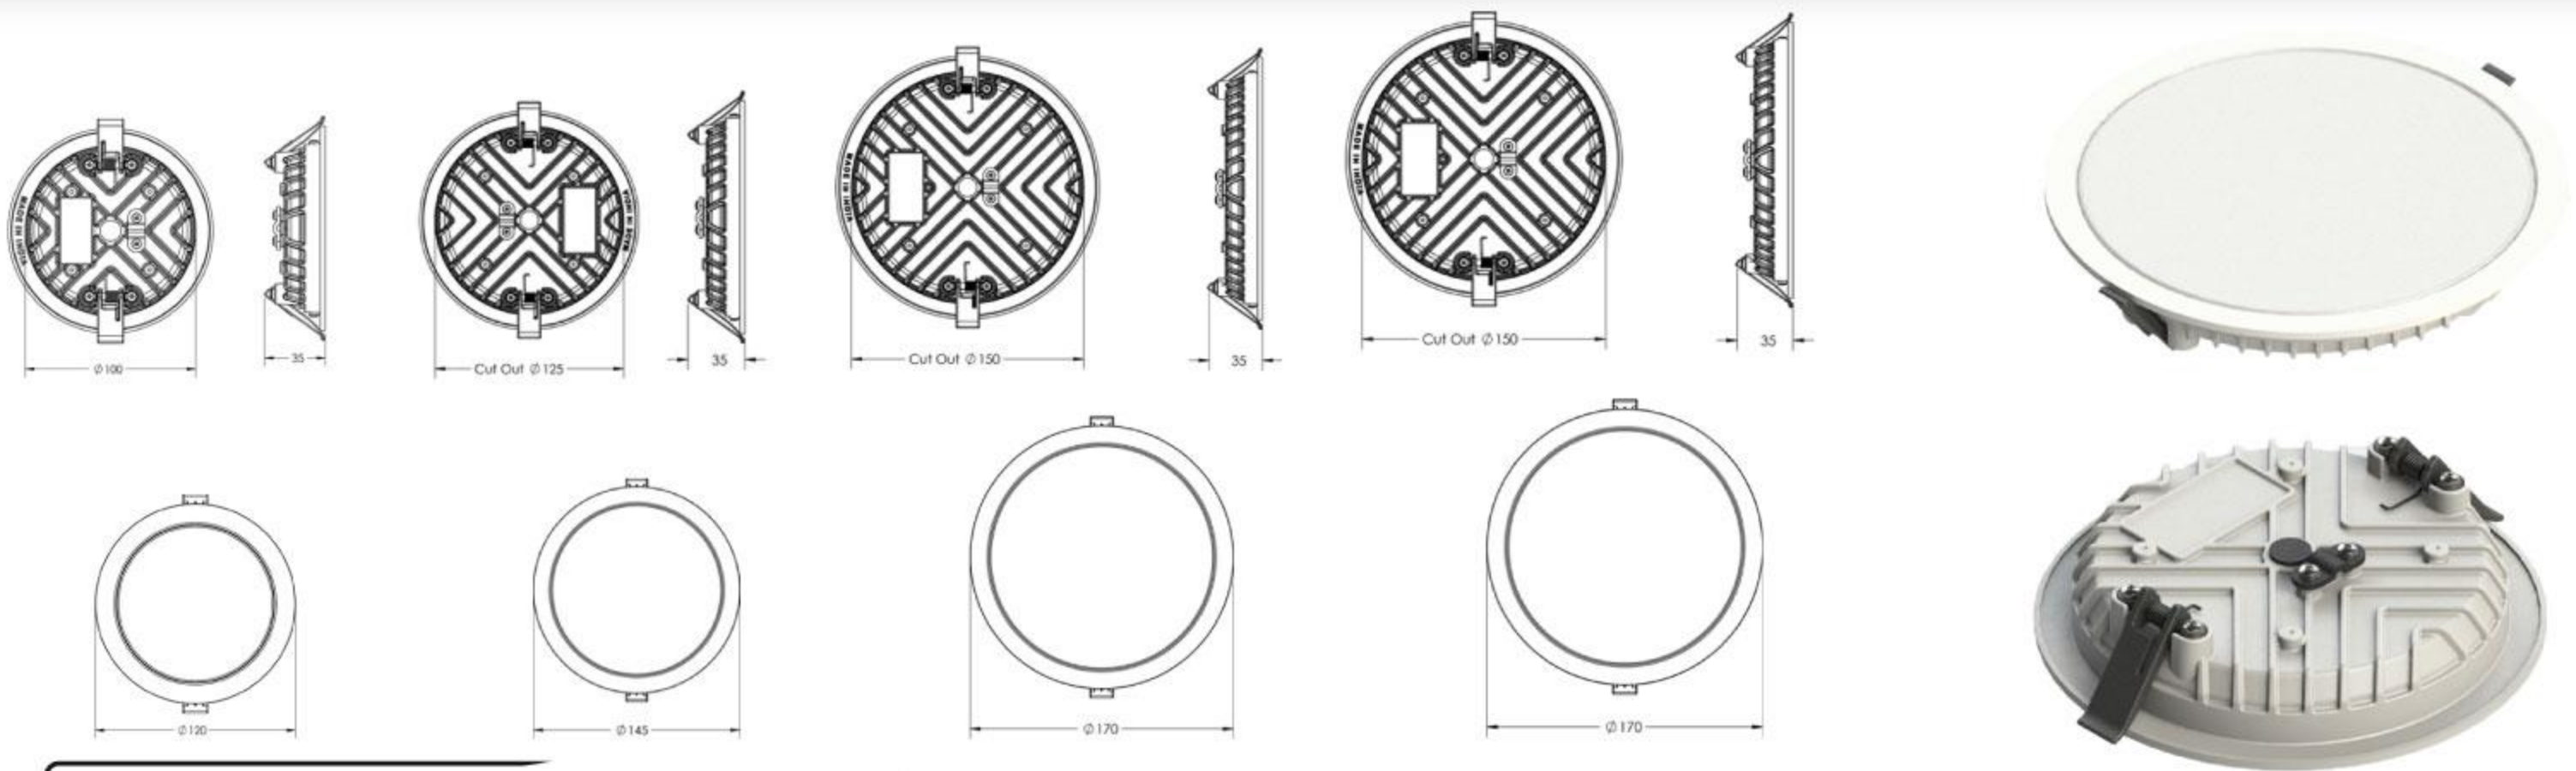

PRODUCT SPECIFICATIONS

Product Type : Recessed SMD Backlit Downlights

Diffuser : PMMA

Product Name : SMD Round Backlit Downlights

CRI : 80

Product Code : US-100-06W-12W-18W-24W-RO

THD : <15

Wattage : 06W / 12W / 18W / 24W

Operating Temperature : -10°C to +60°C

CCT : 3000K / 4000K / 6000K

Material : Aluminium

Outer Body Color : White / Black

Beam Angle : 120°

Input Voltage : 185-265V

LED : SMD 2835

Lumens : 100LM/Watt

IP Rating: IP20

DRIVER OPTIONS

SPECIAL ADDITIONAL FEATURES