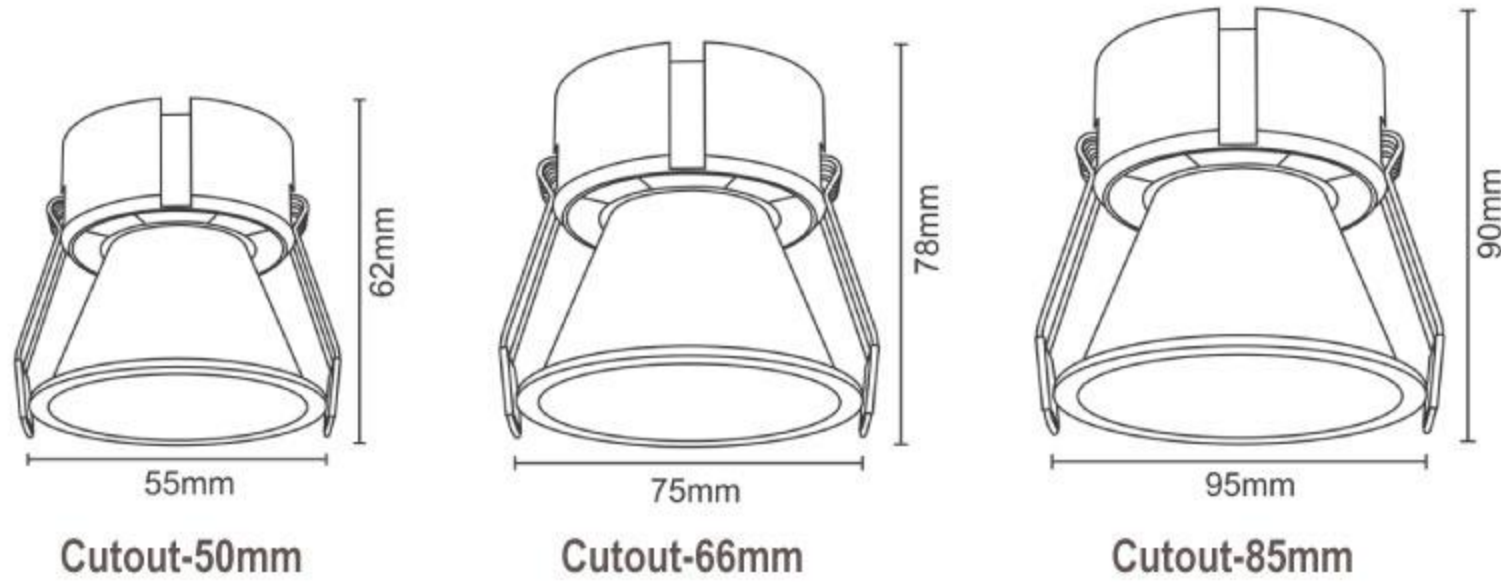

PRODUCT SPECIFICATIONS

Product Type : Recessed Downlight	Inner Body Colour : Black / White / Gun Metal
Product Name : COB Concealed Downlight - Cairo	PF : >0.9
Product Code : UHLS-07-12-18-CAIRO	CRI : 80
Wattage : 07W / 12W / 18W	THD : <15
CCT : 3000K / 4000K / 6000K	Operating Temperature: -10°C to +60°C
Body Color : Black / White / GunMetal	Material : Aluminium
Input Voltage : 185-265V	Beam Angle : 38°
IP Rating: IP65	LED : Osram / CREE / Bridgelux
Lumens: 110LM	

DRIVER OPTIONS

SPECIAL ADDITIONAL FEATURES