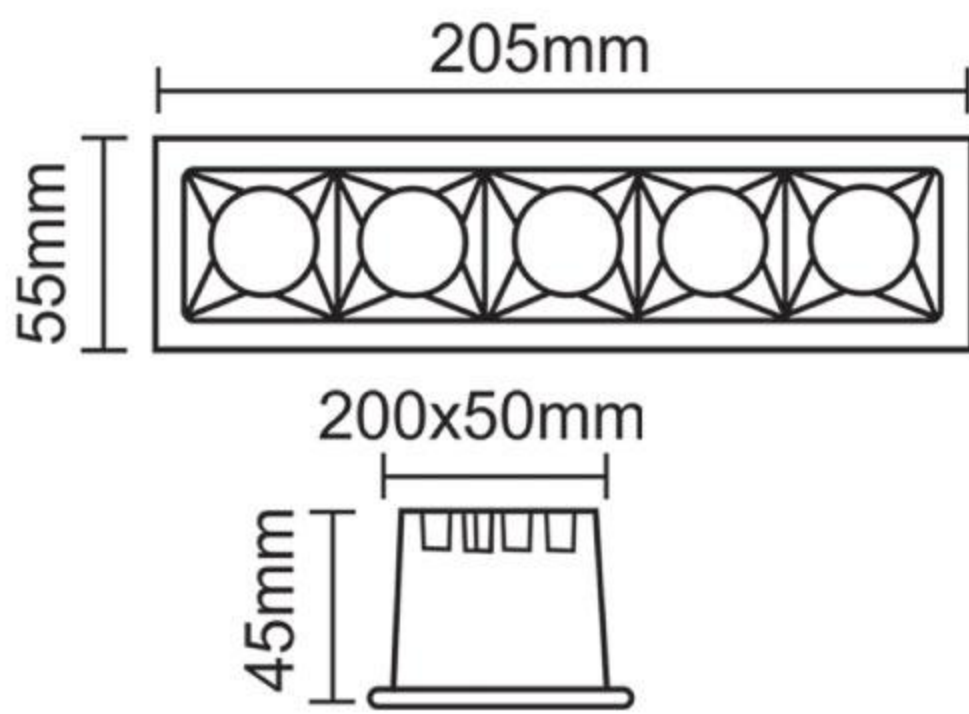

### PRODUCT SPECIFICATIONS

**Product Type :** Recessed Downlights

**Product Name :** Matrix 5

**Product Code :** UHLS-24-MATRIX-DL

**Wattage :** 24W

**CCT :** 3000K / 4000K / 6000K

**Outer Body Color :** Black / White