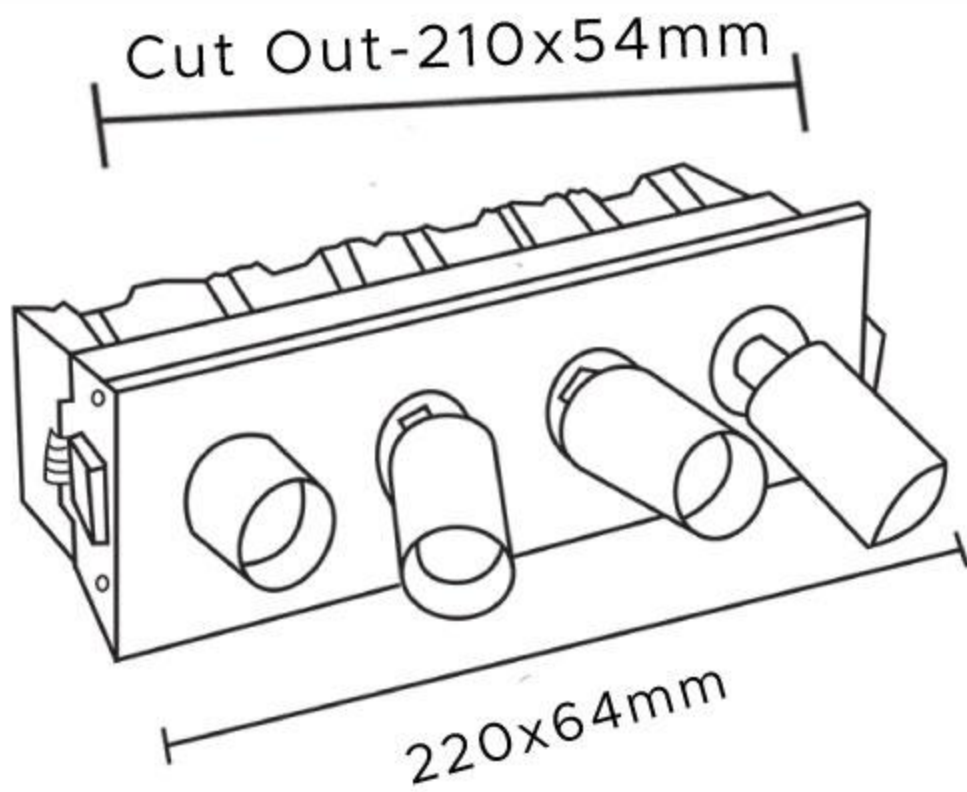

### PRODUCT SPECIFICATIONS

**Product Type :** Recessed Downlights

**Inner Color :** White / Black

**Product Name :** Quadruple Pop-Out Downlight

**CRI :** >80

**Product Code :** UHLS-28-8407-CDCOB-DL

**THD :** <15