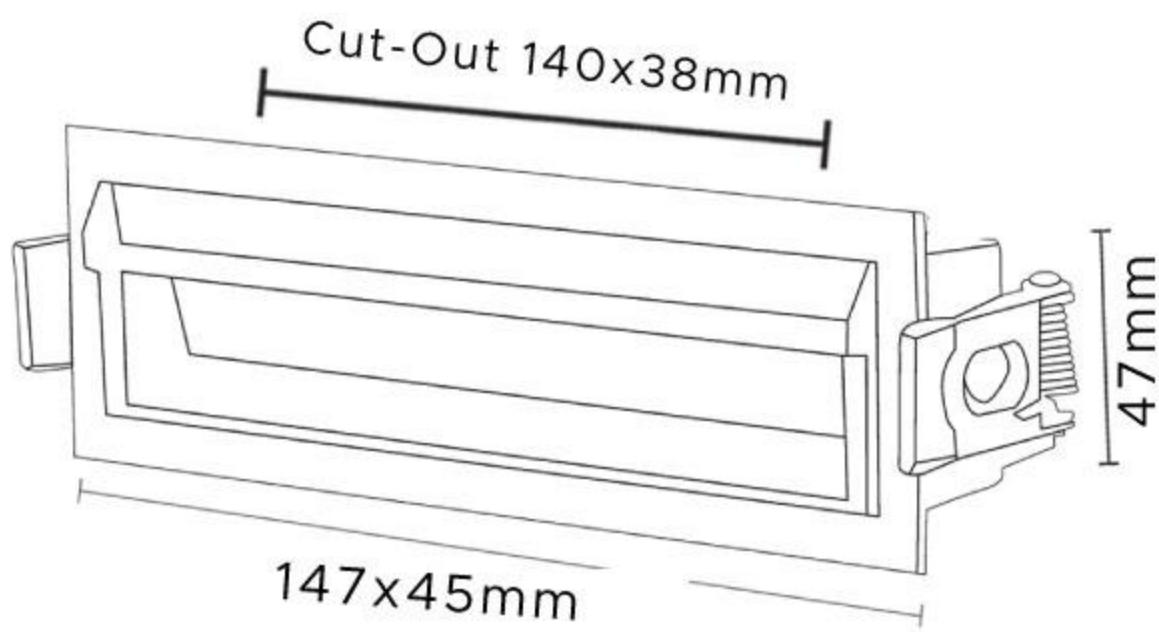

PRODUCT SPECIFICATIONS

Product Type : Recessed Downlights

Product Name : Concealed Downlight

Product Code : UHLS-15W-PNRWW-DL

Wattage : 15W

CCT : 3000K / 4000K / 6000K

Outer Body Color : Black

Input Voltage : 185-265V

Lumens : 710LM

Inner Color : Black

CRI : >80

THD : <15

Operating Temperature : -10°C to +60°C

Material : Aluminium

Beam Angle : 120°

LED : CREE / Bridgelux

DRIVER OPTIONS

SPECIAL ADDITIONAL FEATURES