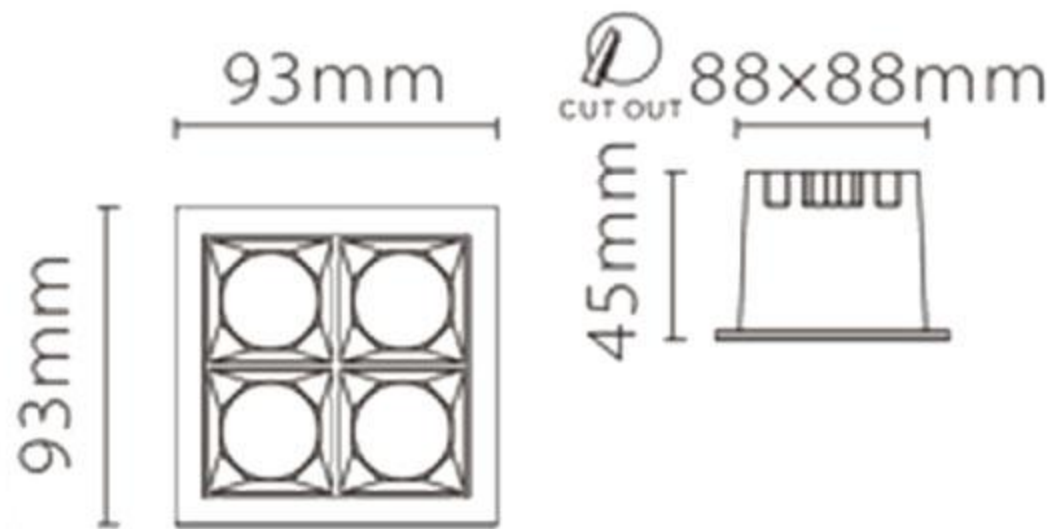

PRODUCT SPECIFICATIONS

Product Type : Recessed Downlights

Product Name : Matrix 2x2 Downlight

Product Code : UHLS-18-MATRIX-DL

Wattage : 18W

CCT : 3000K / 4000K / 6000k

Outer Body Color : Black / White

Input Voltage : 185-265V

Reflector : GunMetal

CRI : >80

THD : <15

Operating Temperature : -10°C to +60°C

Material : Aluminium

Beam Angle : 38°

LED : Osram / CREE / Bridgelux

DRIVER OPTIONS

SPECIAL ADDITIONAL FEATURES