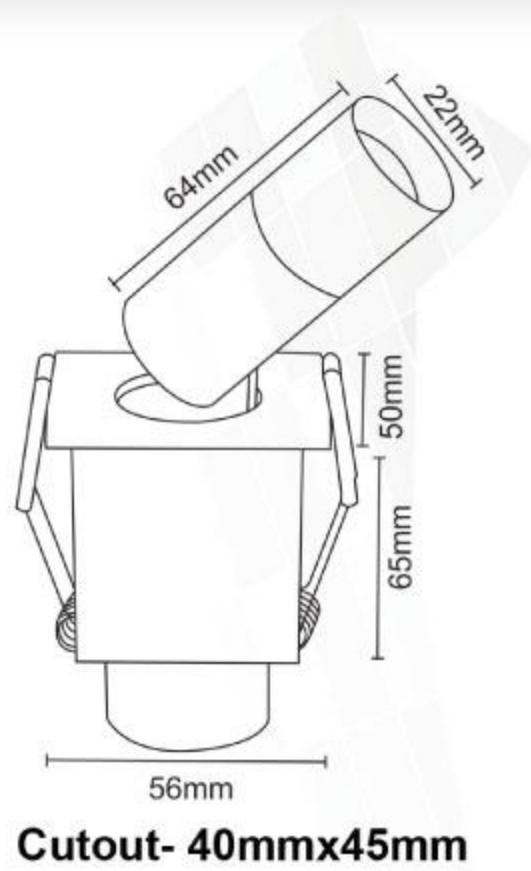

PRODUCT SPECIFICATIONS

Product Type : Recessed Downlight

Product Name : Mini Zoom - Shoot 1X

Product Code : UHLS-06-SHOOT

Wattage : 06W

CCT : 3000K / 4000K / 6000K

Body Color : Black / White

Input Voltage : 185-265V

Inner Body Colour : Black / White

CRI : >80

THD : <15

Operating Temperature: -10°C to +60°C

Material : Aluminium

Beam Angle : 38°

LED : Osram / CREE / Bridgelux

DRIVER OPTIONS

SPECIAL ADDITIONAL FEATURES