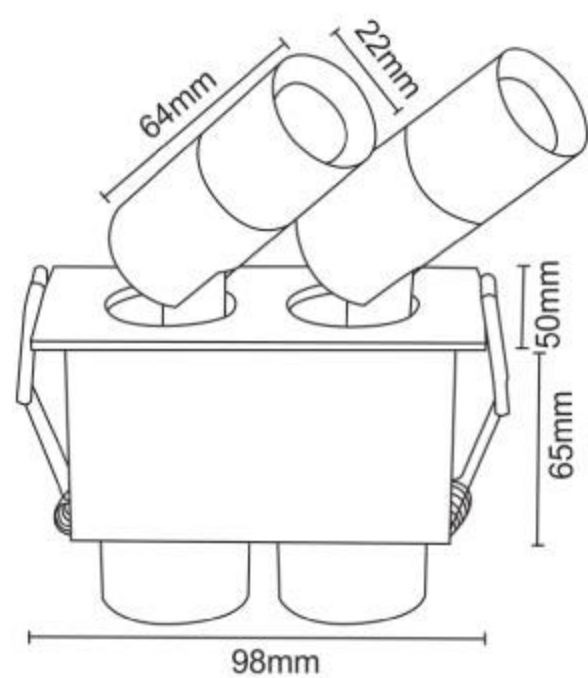

### SPECIAL ADDITIONAL FEATURES

Cutout- 40mmx85mm