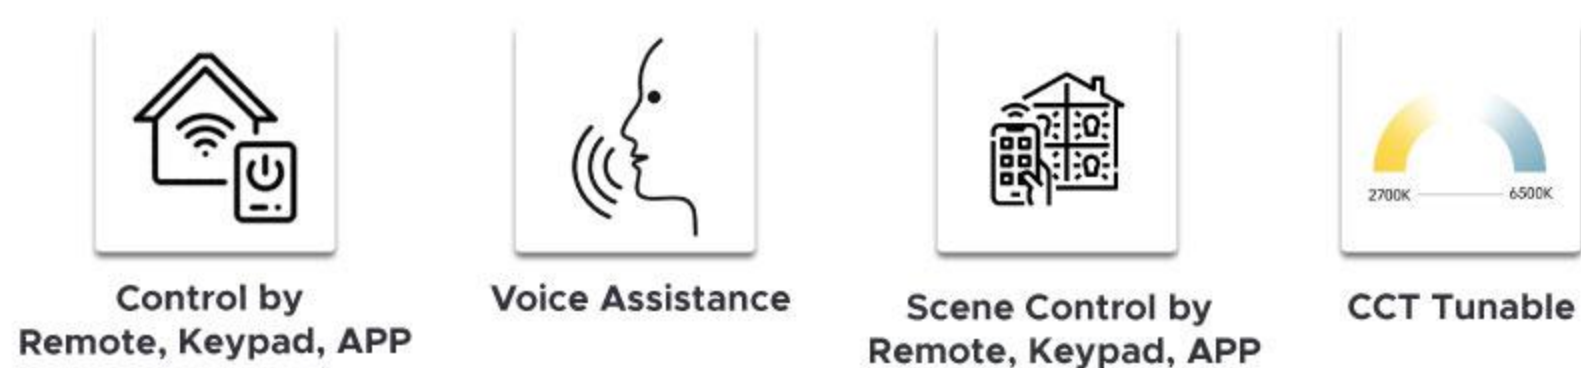

SPECIAL ADDITIONAL FEATURES