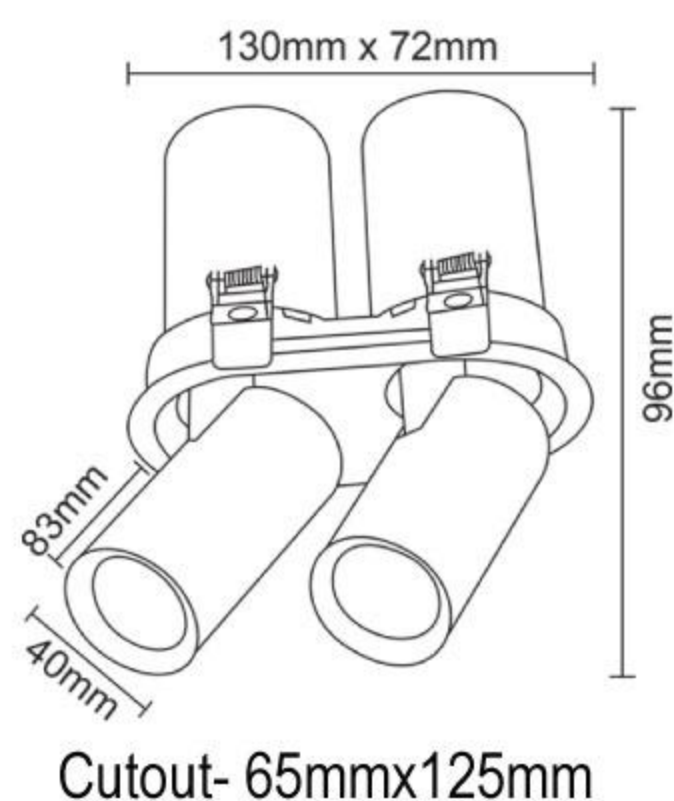

PRODUCT SPECIFICATIONS

Product Type : Recessed Downlights

Inner Color : White / Black

Product Name : Concealed Twin Zoom Downlight

CRI: >80

Product Code : UHLS-18-786 ZOOM

THD : <15

Wattage : 18W

Operating Temperature : -10°C to +60°C

CCT : 3000K / 4000K / 6000K

Material : Aluminium

Outer Body Color : White / Black

Beam Angle : 40°

Input Voltage : 185-265V

LED : CREE / Bridgelux

DRIVER OPTIONS

SPECIAL ADDITIONAL FEATURES