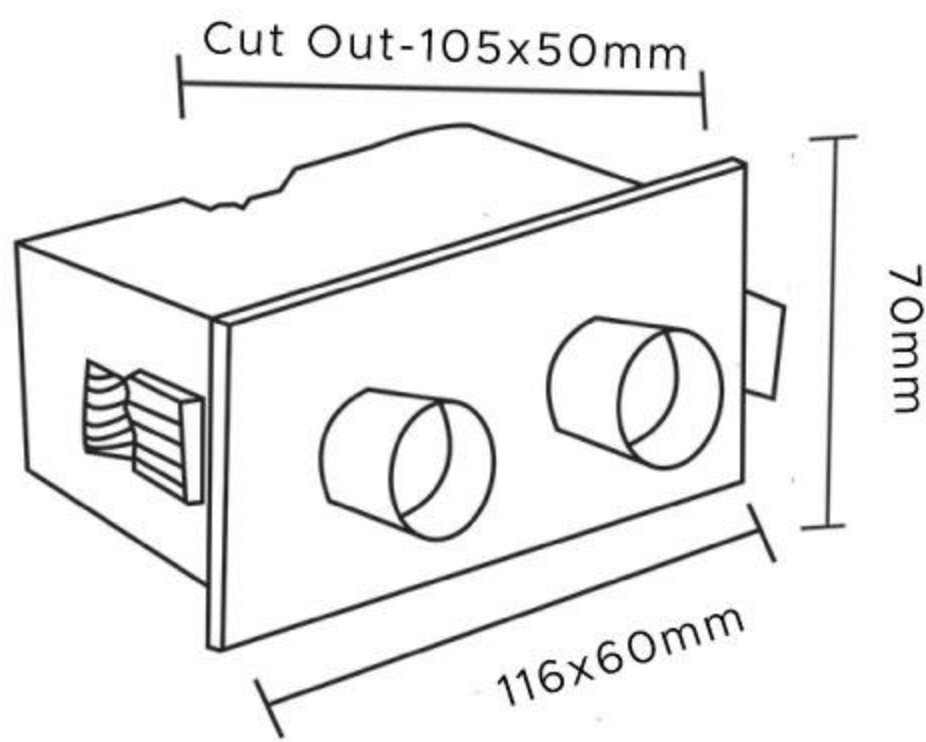

PRODUCT SPECIFICATIONS

Product Type : Recessed Downlights

Inner Color : White / Black

Product Name : Twin Pop-Out Light

CRI : >80

Product Code : UHLS-14-8407-CDCOB-DL

THD : <15

Wattage : 14W

Operating Temperature : -10°C to +60°C

CCT : 3000K / 4000K / 6000K

Material : Aluminium

Outer Body Color : White / Black

Beam Angle : 38°

Input Voltage : 185-265V

LED : CREE / Bridgelux

DRIVER OPTIONS

SPECIAL ADDITIONAL FEATURES