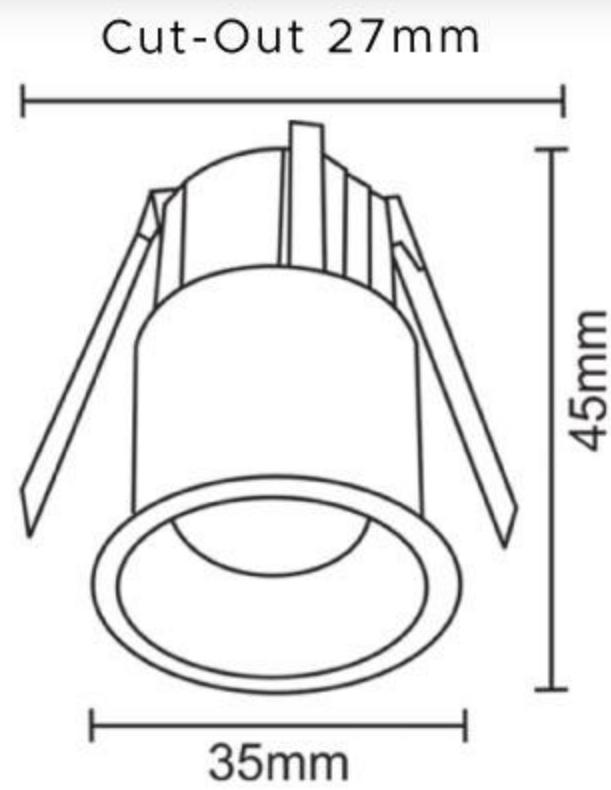

PRODUCT SPECIFICATIONS

Product Type : Recessed Downlights

Inner Color : Black

Product Name : Concealed Niche Downlight

CRI : >80

Product Code : UHLS-04-DEEP-COB-DL

THD : <15

Wattage : 04W

Operating Temperature : -10°C to +60°C

CCT : 3000K / 4000K / 5000K

Material : Aluminium

Outer Body Color : Black / White

Beam Angle : 38°

Input Voltage : 185-265V

LED : CREE / Bridgelux

DRIVER OPTIONS

SPECIAL ADDITIONAL FEATURES